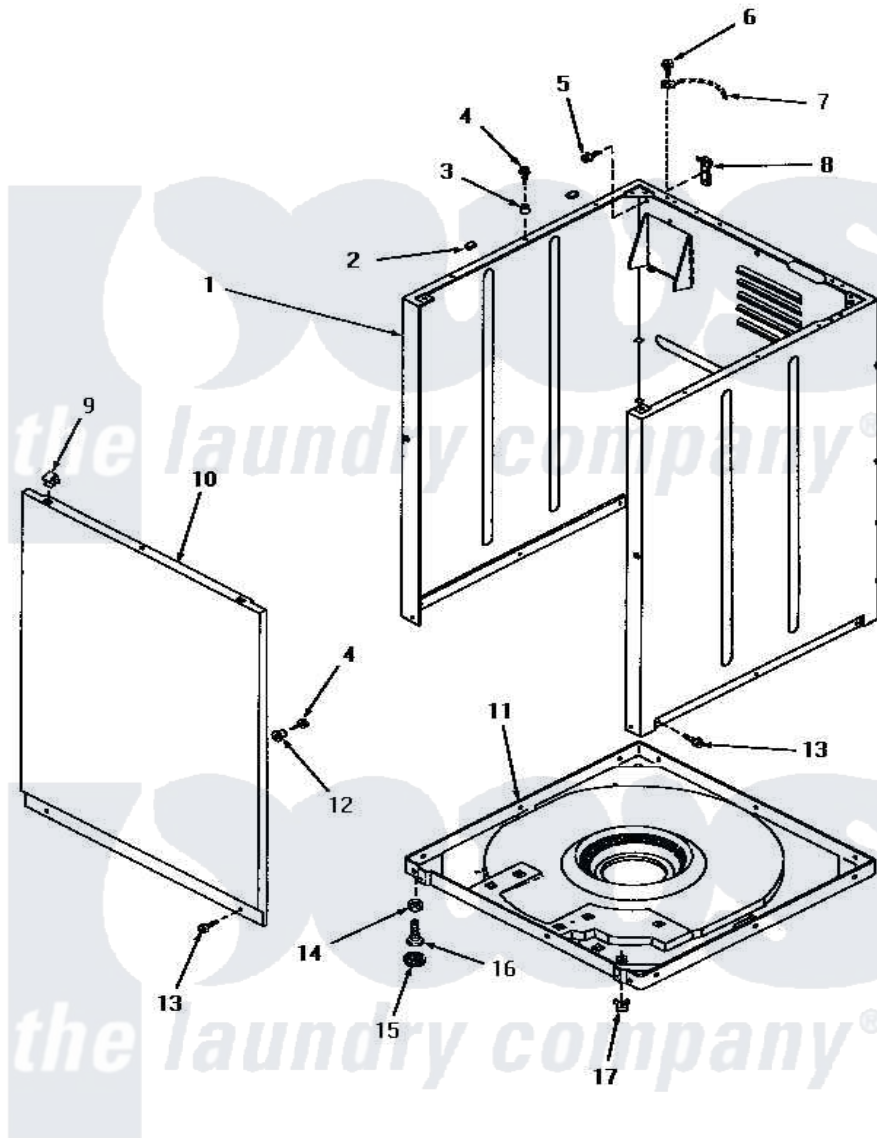

Amana HA7221 07 - FRONT PANEL, CABINET & BASE

FRONT PANEL, CABINET AND BASE

Amana [Residential Amana HA7221 Washer Parts](#) Parts Diagram 07 - FRONT PANEL, CABINET & BASE
 Click on the part number to view part

Item	Original Part Number	Replaced By	Status	Part Description
1	27092W		Not Available	CABINET, WHITE
"	27092L	38612LP		Kit Service Cabinet
"	29168W	38612WP		Kit-Servic
"	29168A		Not Available	CABINET, AVOCADO
"	27092A		Not Available	CABINET, AVOCADO
"	29168L		Not Available	CABINET, ALMOND
"	29168H		Not Available	CABINET, HARVEST GOLD
"	27092K		Not Available	CABINET, COFFEE
"	29168K		Not Available	CABINET, COFFEE
"	27092H		Not Available	CABINET, HARVEST GOLD
2	Y56128			Pad, Bumper
3	56079	505187		Locator, Panel
4	56086	Y014874		Screw, Idler Arm And Sleeve
5	51780	3390631		Screw, 10-16 X 3/8
6	56392		Not Available	SCREW,8-18 X 3/8 TAPPI
7	Y00000000		Not Available	SEE NOTE GROUND WIRE, GREEN

8	Y27103		Hinge, Hold-Down Lug
9	28835	22001650	Fastener, Spring
10	27072A		Not Available
"	27072K		Not Available
"	27072H		Not Available
"	27072L	32708LP	Panel, Front
"	27072W		Not Available
11	29757		Not Available
12	28102		Locator, Panel
13	27196	27001200	Screw
14	Y21899	40038101	Nut, Leg
15	21749	40016001	Foot, Rubber
16	20409	22003428	Leg, Adjustable
17	28837		Not Available
NI	26594P		Grease, Silicone - 2 Oz Tube