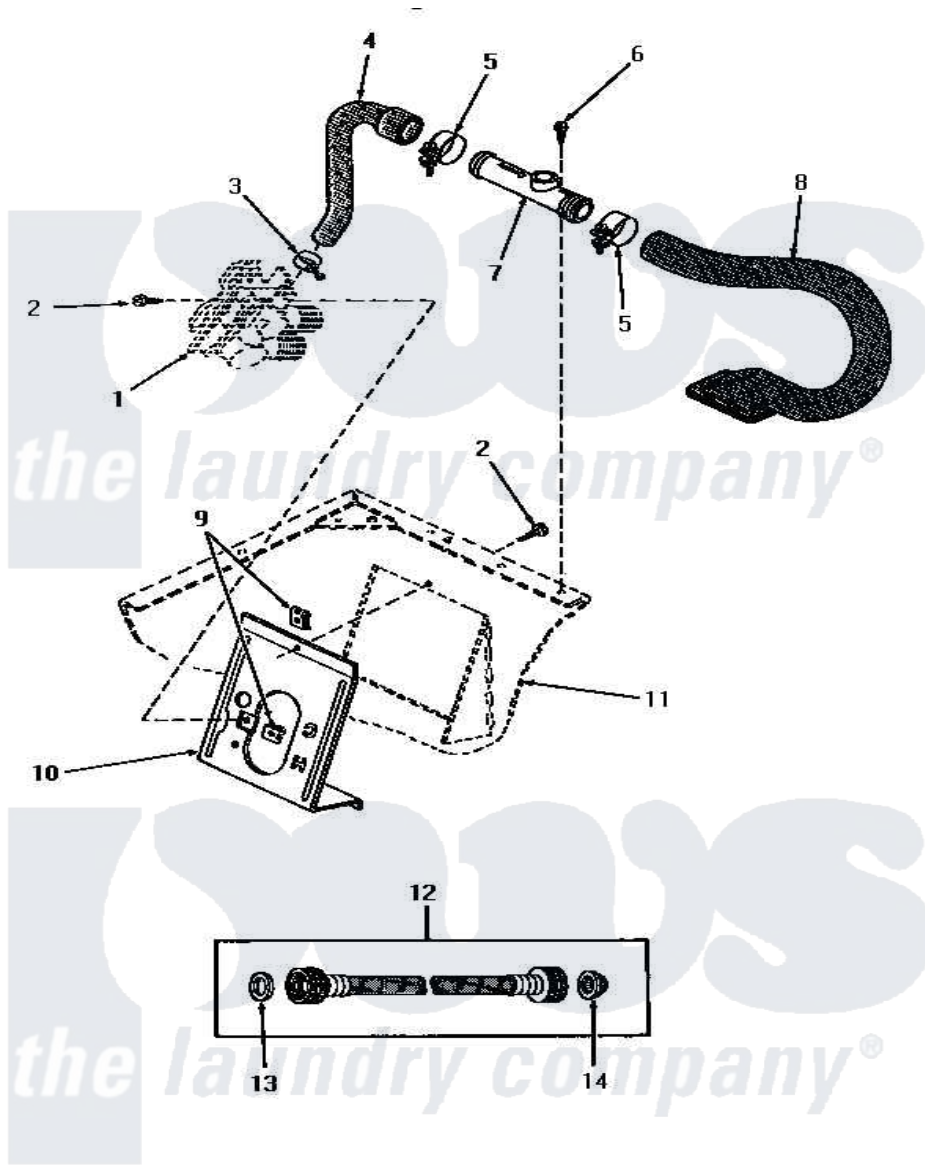

# Amana HA7221 08 - INLET/FILL HOSE/BACK FL PREVENTER & BRKT

## INLET HOSE, FILLER HOSE, BACK FLOW PREVENTER AND MIXING VALVE MOUNTING BRACKET (through Serial No. N3605084)

Amana [Residential Amana HA7221 Washer Parts](#) Parts Diagram 08 - INLET/FILL HOSE/BACK FL PREVENTER & BRKT

[Click on the part number to view part](#)

Item	Original Part Number	Replaced By	Status	Part Description
1	Y00000000		Not Available	SEE NOTE MIXING VALVE
2	56392		Not Available	SCREW,8-18 X 3/8 TAPPI
3	27643	<a href="#">596669</a>		Clamp, Manifold
4	<a href="#">27183</a>			Hose, Mixing Valve
5	27152		Not Available	CLAMP HOSE
6	23962	<a href="#">W10116760</a>		Screw
7	27118	<a href="#">34280</a>		Assembly, Backflow Prevento
8	27231		Not Available	HOSE
9	<a href="#">54038</a>			NUT, Speed U-Type
10	27126	<a href="#">39407</a>		Bracket, Valve
11	Y00000000		Not Available	SEE NOTE CABINET
12	28330	<a href="#">202860</a>		Inlet Hose Assembly
13	20290	<a href="#">Y013783</a>		Washer, Inlet Hose
14	28605	<a href="#">22002960</a>		Strainer, Washer Inlet