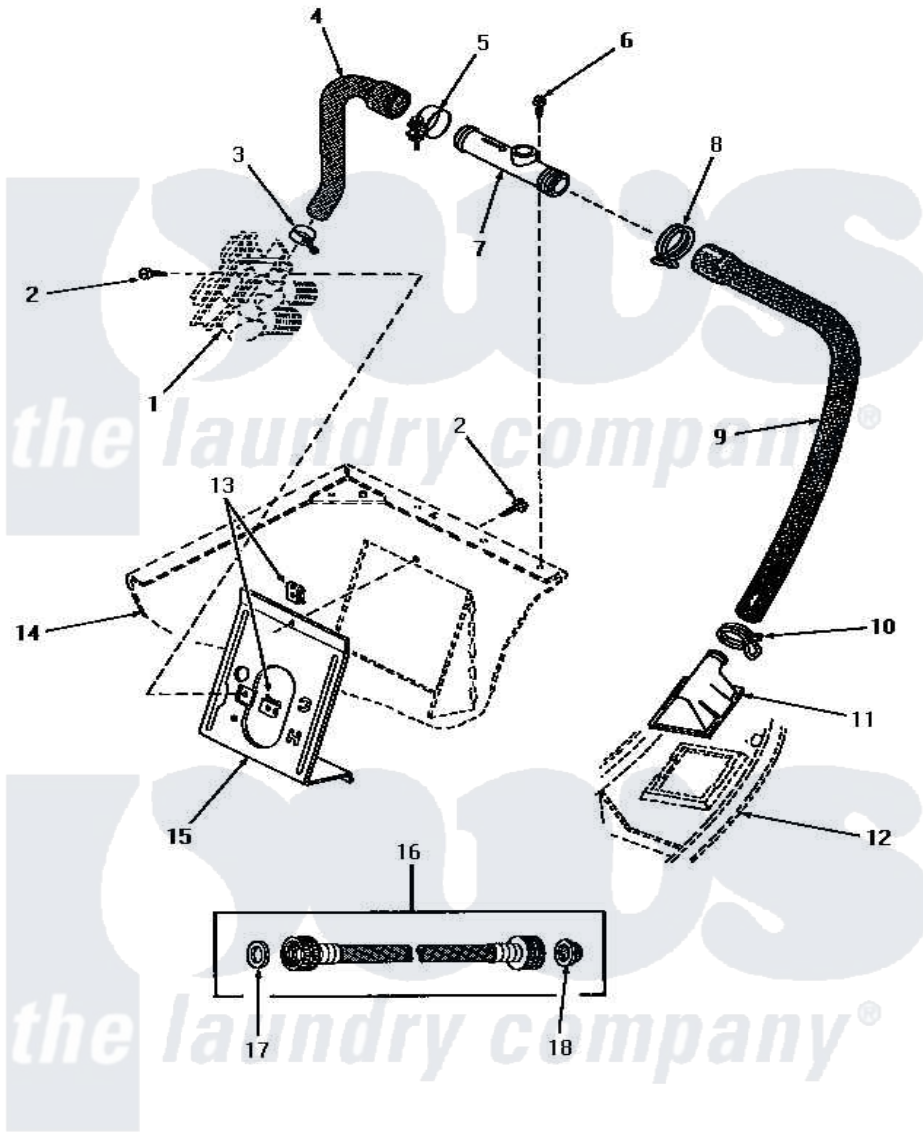

# Amana HA7221 09 - INLET/FILL HOSE/BACK FL PREVENTER & BRKT

**INLET HOSE, FILLER HOSE, BACK FLOW PREVENTER  
AND MIXING VALVE MOUNTING BRACKET  
(starting with Serial No. N3805085)**

Amana [Residential Amana HA7221 Washer Parts](#) Parts Diagram 09 - INLET/FILL HOSE/BACK FL PREVENTER & BRKT

[Click on the part number to view part](#)

Item	Original Part Number	Replaced By	Status	Part Description
1	Y00000000		Not Available	SEE NOTE MIXING VALVE
2	56392		Not Available	SCREW,8-18 X 3/8 TAPPI
3	27643	<a href="#">596669</a>		Clamp, Manifold
4	<a href="#">27183</a>			Hose, Mixing Valve
5	27152		Not Available	CLAMP HOSE
6	23962	<a href="#">W10116760</a>		Screw
7	27118	<a href="#">34280</a>		Assembly, Backflow Prevento
8	29176	<a href="#">285655</a>		Clamp, Hose
9	29182		Not Available	HOSE,WATER INLET
10	<a href="#">29210</a>			Hose Clamp
11	<a href="#">29154</a>			Head, Water Inlet
12	Y00000000		Not Available	SEE NOTE OUTER TUB COVER
13	<a href="#">54038</a>			NUt, Speed U-Type
14	Y00000000		Not Available	SEE NOTE CABINET
15	27126	<a href="#">39407</a>		Bracket, Valve

16	28330	<a href="#">202860</a>	Inlet Hose Assembly
17	20290	<a href="#">Y013783</a>	Washer, Inlet Hose
18	28605	<a href="#">22002960</a>	Strainer, Washer Inlet