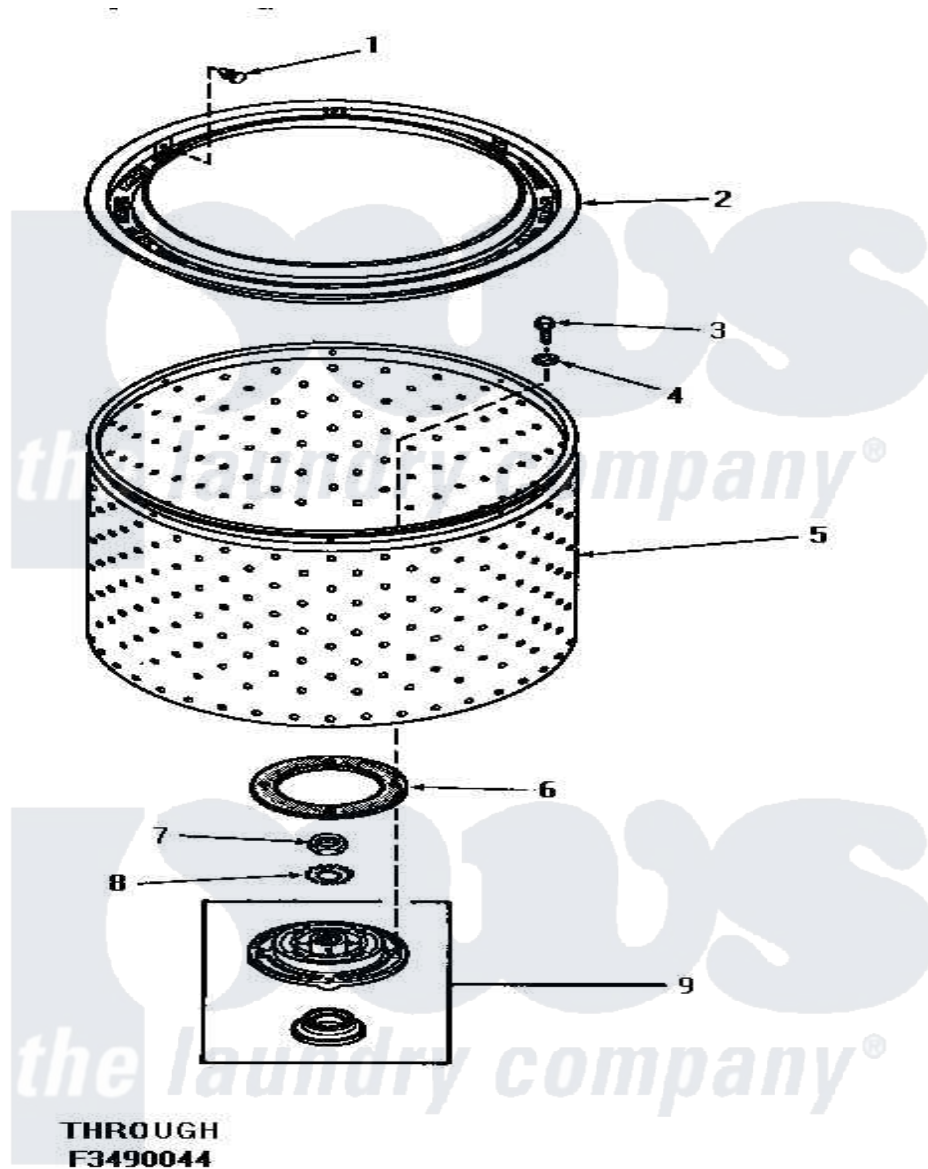

# Amana HA7221 10 - LINT FILTER, WASHTUB & HUB

## LINT FILTER, WASHTUB AND HUB

Amana [Residential Amana HA7221 Washer Parts](#) Parts Diagram 10 - LINT FILTER, WASHTUB & HUB  
 Click on the part number to view part

Item	Original Part Number	Replaced By	Status	Part Description
1	<a href="#">29474</a>			Fastener, Lint Filter
2	27123	<a href="#">33521</a>		Filter Lint/Clothes Guard
3	27202	<a href="#">W10116787</a>		Screw
4	<a href="#">28094</a>			Gasket
5	<a href="#">27074</a>			Motor
"	27073		Not Available	WASHTUB, PORCELAIN
6	27125	<a href="#">39122</a>		Gasket, Washtub
7	Y29220	<a href="#">40016301</a>		Nut, Lock
8	<a href="#">27163</a>			Lockwasher
9	28780	<a href="#">356P3</a>		Kit, Seal-Washer