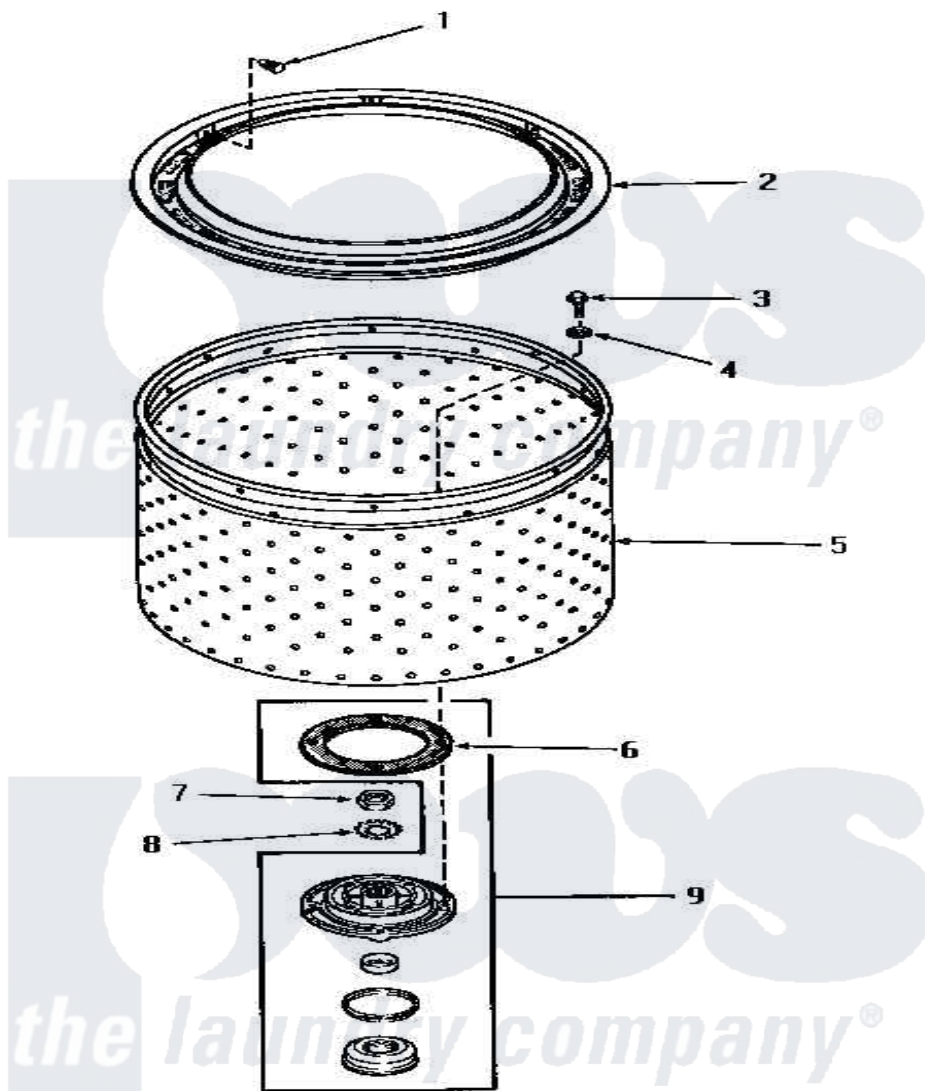

Amana HA7221 11 - LINT FILTER, WASHTUB & HUB

STARTING
F3490045

LINT FILTER, WASHTUB AND HUB

[Amana Residential Amana HA7221 Washer Parts](#) Parts Diagram 11 - LINT FILTER, WASHTUB & HUB
Click on the part number to view part

Item	Original Part Number	Replaced By	Status	Part Description
1	29474			Fastener, Lint Filter
2	27123	33521		Filter Lint/Clothes Guard
3	27202	W10116787		Screw
4	28094			Gasket
5	28138		Not Available	WASHTUB, STAINLESS STEEL
"	29074	39252P		Wash Tub
6	27125	39122		Gasket, Washtub
7	Y29220	40016301		Nut, Lock
8	27163			Lockwasher
9	356P3			Kit, Seal-Washer