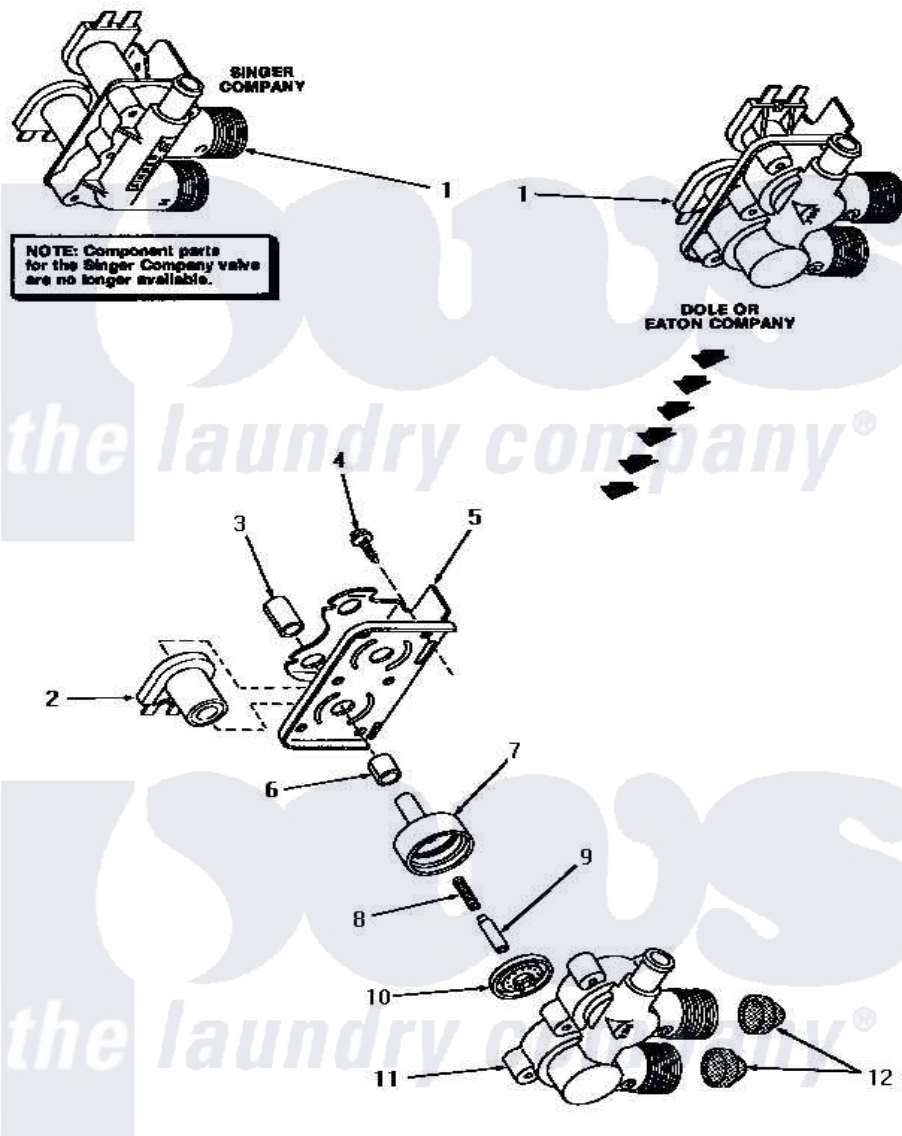

Amana HA7221 12 - MIXING VALVE ASSY

MIXING VALVE ASSEMBLY

Amana [Residential Amana HA7221 Washer Parts](#) Parts Diagram 12 - MIXING VALVE ASSY
 Click on the part number to view part

| Item | Original Part Number | Replaced By | Status | Part Description |
|------|-----------------------|--------------------------|---------------|------------------------|
| 1 | 27156 | 33930 | | Valve, Mixing |
| 2 | 24126 | 33930 | | Valve, Mixing |
| 3 | 24128 | | Not Available | SLEEVE, LONG |
| 4 | 25817C | | Not Available | SCREW |
| 5 | Y24158 | | Not Available | MOUNTING BRACKET |
| 6 | 24129 | | Not Available | SLEEVE, SHORT |
| 7 | 24130 | | | Guide, Armature |
| 8 | 24131 | | Not Available | SPRING |
| 9 | 24132 | | Not Available | ARMATURE |
| 10 | 24134 | | Not Available | DIAPHRAGM |
| 11 | Y24159 | 33930 | | Valve, Mixing |
| 12 | 24122 | 22002960 | | Strainer, Washer Inlet |