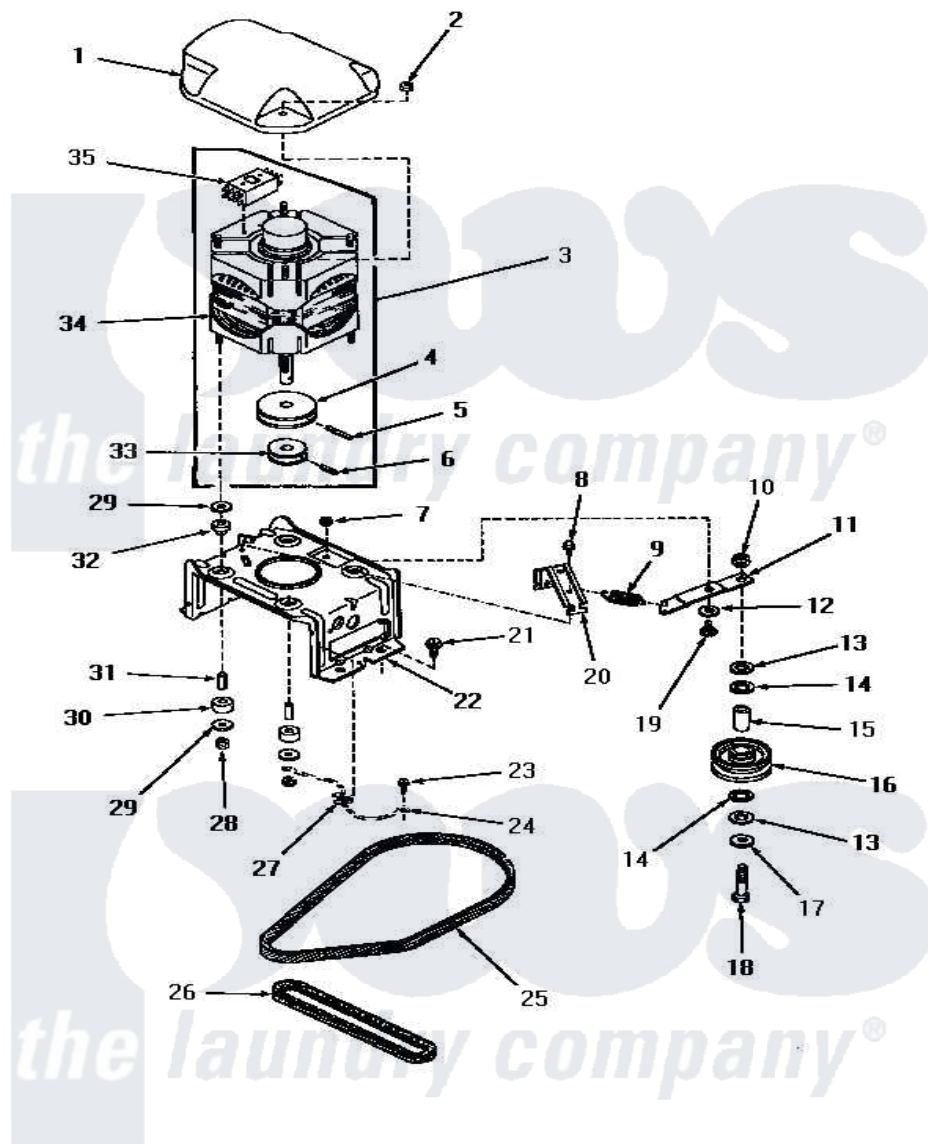

Amana HA7221 13 - MOTOR, MTG BRACKET, BELTS & IDLER ASSY

MOTOR, MOUNTING BRACKET, BELTS AND IDLER ASSEMBLY
(through Serial No. C3455773)

Amana [Residential Amana HA7221 Washer Parts](#) Parts Diagram 13 - MOTOR, MTG BRACKET, BELTS & IDLER ASSY
Click on the part number to view part

Item	Original Part Number	Replaced By	Status	Part Description
1	27136			Shield, Motor
2	27201			Locknut
3	27179	27179P		Motor-Drve
4	27171		Not Available	PULLEY,MOTOR
5	23750			Pin, Roll
6	10416			Pin, Roll
7	52566	27001225		Nut, Jam Mid Lock 1/4-20
8	56264	27001200		Screw
9	27928		Not Available	SPRING
10	56156	358160		Nut
11	27135			Lever, Idler
12	81392	40054701		Washer
13	28018		Not Available	WASHER
14	27210		Not Available	WASHER
15	27601		Not Available	BEARING
16	27212	R9900487		Sheet

17	27211	Not Available	WASHER
18	27209		Bolt
19	27229	40038901	Screw, 1/4-20
20	27929		Xarm Spring
21	27157		Screw, 10-24 X 5/8 Spec
22	27112	Not Available	MOTOR MOUNTING BRACKET
23	26592	Not Available	HEX HEAD SCREW
24	Y00000000	Not Available	SEE NOTE GROUND WIRE, GREEN
25	27246	R9900487	Sheet
26	27155		Belt, Pump
27	Y00161	B5733302	Clip, Ground
28	23604		Nut, Hex 10-32 Lock
29	03888	Not Available	WASHER
30	01953	Not Available	WASHER,LOWER MOTOR MOU
31	27181	Not Available	SPACER,MOTOR
32	01952A		Mounting, Rubber
33	Y27104	Not Available	PULLEY,MOTOR
34	27772	27179P	Motor-Drve
35	24139	Not Available	SWITCH,MOTOR
"	24140	Not Available	SWITCH,MOTOR
"	24142	Not Available	SWITCH,MOTOR
"	Y24149		Switch, Motor
NI	258P3	Not Available	KIT,CAPACITOR