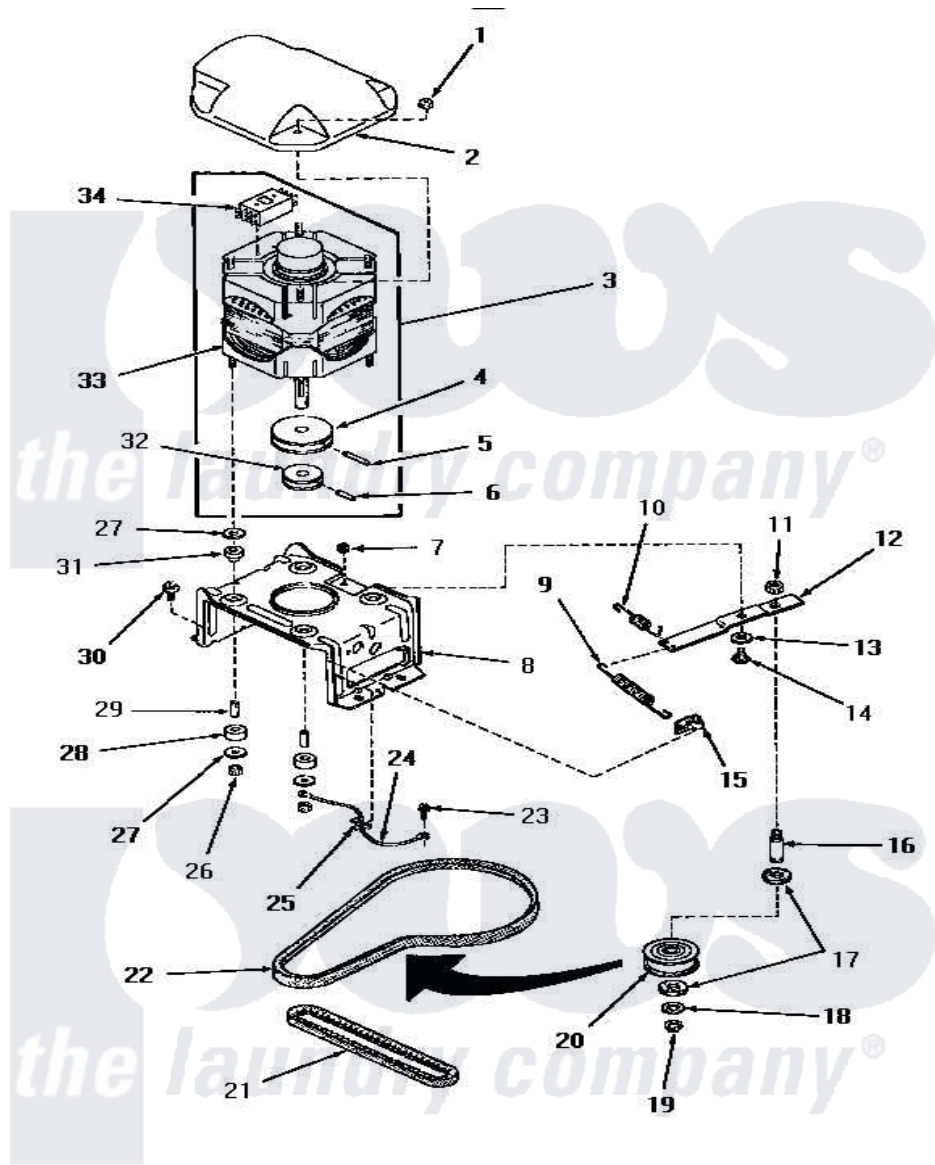

# Amana HA7221 14 - MOTOR, MTG BRACKET, BELTS & IDLER ASSY

**MOTOR, MOUNTING BRACKET, BELTS AND IDLER ASSEMBLY**  
(starting with Serial No. C3486774)

Amana [Residential Amana HA7221 Washer Parts](#) Parts Diagram 14 - MOTOR, MTG BRACKET, BELTS & IDLER ASSY  
Click on the part number to view part

Item	Original Part Number	Replaced By	Status	Part Description
1	<a href="#">27201</a>			Locknut
2	<a href="#">27136</a>			Shield, Motor
3	27179	<a href="#">27179P</a>		Motor-Drve
4	27171		Not Available	PULLEY,MOTOR
5	<a href="#">23750</a>			Pin, Roll
6	<a href="#">10416</a>			Pin, Roll
7	52566	<a href="#">27001225</a>		Nut, Jam Mid Lock 1/4-20
8	<a href="#">28791</a>			Bracket, Motor Mount
9	28807	<a href="#">37366</a>		Spring, Idler
10	30620		Not Available	SPRING,IDLER LEVER HEL
11	28803	<a href="#">2221070</a>		Clamp, Nylon
12	31054	<a href="#">40041002</a>		Lever, Idler
13	81392	<a href="#">40054701</a>		Washer
14	27229	<a href="#">40038901</a>		Screw, 1/4-20
15	<a href="#">28849</a>			Clip, Spring
16	<a href="#">28802</a>			Shaft, Idler