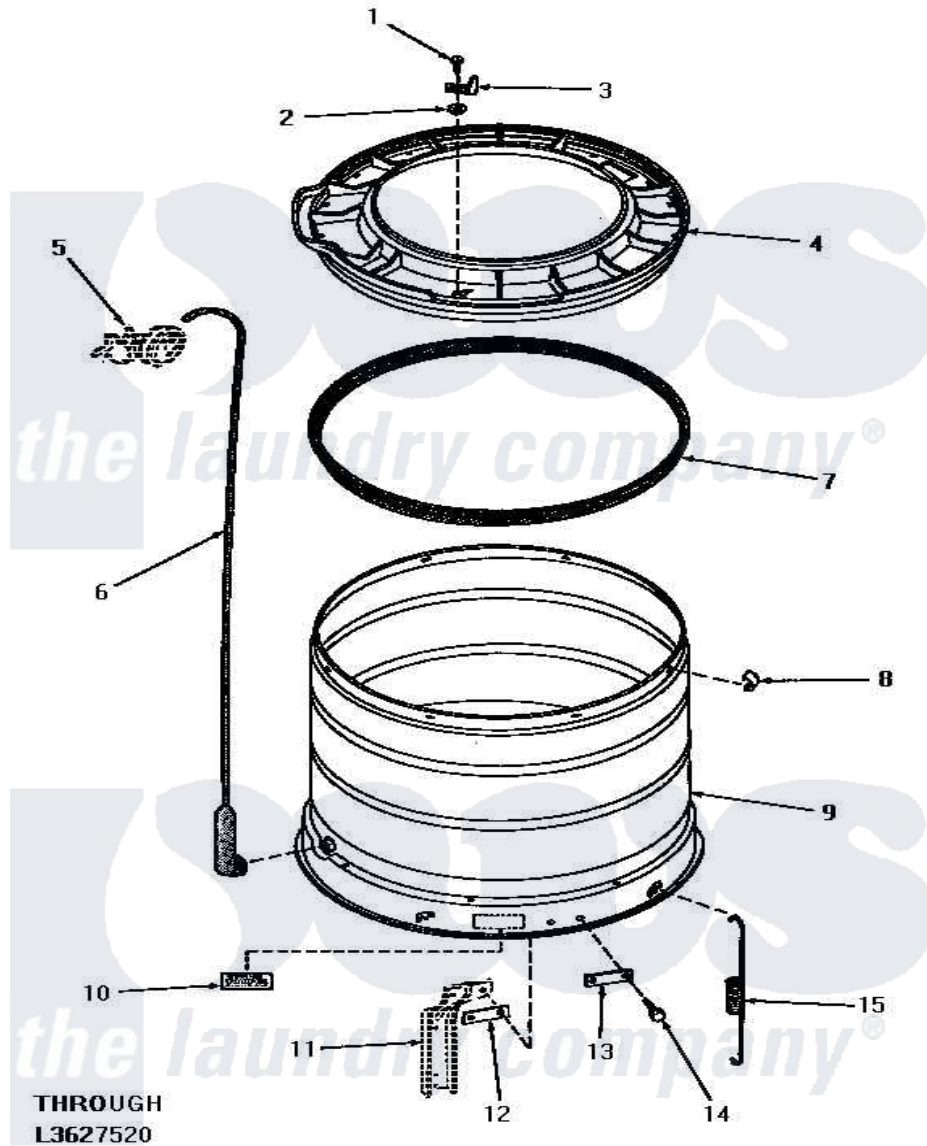

# Amana HA7221 15 - OUTER TUB, COVER & PRESSURE HOSE

## OUTER TUB, COVER AND PRESSURE HOSE

Amana [Residential Amana HA7221 Washer Parts](#) Parts Diagram 15 - OUTER TUB, COVER & PRESSURE HOSE  
 Click on the part number to view part

Item	Original Part Number	Replaced By	Status	Part Description
1	25723	<a href="#">27001200</a>		Screw
2	<a href="#">03815</a>			Lockwasher, No.10 Ext Shk
3	<a href="#">27247</a>			Trigger, Out-Of-Bal Swi
4	27137	<a href="#">31153</a>		Cover Outer Tub
5	Y00000000		Not Available	SEE NOTE PRESSURE SWITCH
6	29077		Not Available	ASSY,PRESSURE FILL HOSxREPLACE
7	<a href="#">27184</a>			Gasket, Tub Cover
8	Y27017		Not Available	CLIP,SPRING
9	27071		Not Available	OUTER TUB
10	Y27195		Not Available	STICKER
11	Y00000000		Not Available	SEE NOTE SUPPORT LEG
12	<a href="#">27927</a>			Plate, Leg .032
13	<a href="#">27926</a>			Plate, Leg .063
14	27205	<a href="#">40128701</a>		Screw, 5/16-18 X .50
15	<a href="#">27239</a>			Spring, Leg