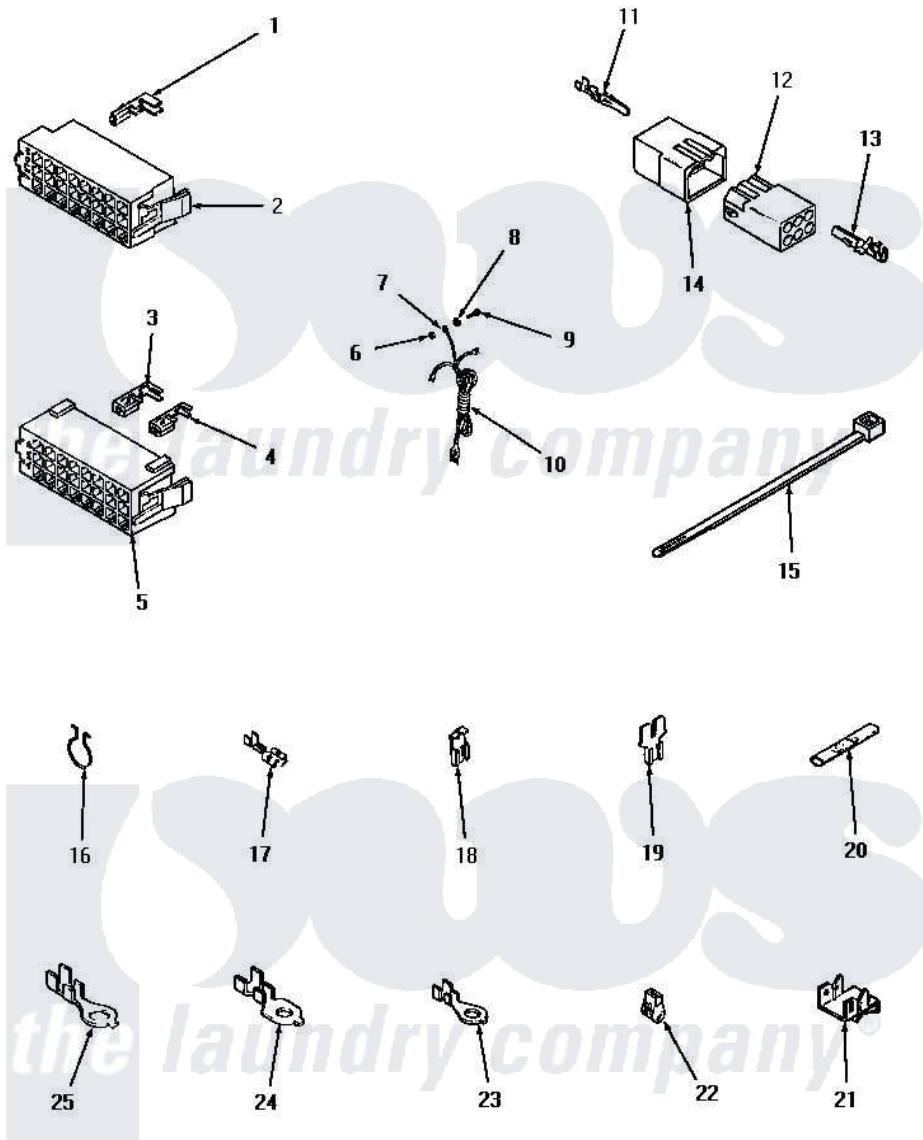

# Amana HA7221 17 - POWER CORD & WIRE TERMINALS

## POWER CORD AND WIRE TERMINALS

Amana [Residential Amana HA7221 Washer Parts](#) Parts Diagram 17 - POWER CORD & WIRE TERMINALS  
 Click on the part number to view part

Item	Original Part Number	Replaced By	Status	Part Description
1	24176		Not Available	MOLEX TERMINAL
2	24175	<a href="#">12500058</a>		Knob Ski
3	00183		Not Available	TERMINAL,FEMALE 2-WIRE
4	00180		Not Available	TERMINAL,FEMALE
5	28856		Not Available	HOUSING,24 POSITION
6	03673		Not Available	NUT
7	Y00000000		Not Available	SEE NOTE GROUND WIRE, GREEN
8	<a href="#">03815</a>			Lockwasher, No.10 Ext Shk
9	<a href="#">20267</a>			Screw, 10-24 X 3/8 Round
10	22660		Not Available	POWER CORD AND PLUG
11	<a href="#">Y00116</a>			Terminal, Pin-Male
12	<a href="#">26708</a>			Receptacle, 6 Circuit
13	Y00117	<a href="#">5011-XX</a>		093 Female Socket
14	<a href="#">23041</a>			Plug, 6 Circuit
15	55881	<a href="#">M0321209</a>		Tie-Electrical
16	<a href="#">51291</a>			Clip, Wire

17	Y00119		Not Available	SPADE TERMINAL(18 GAUGE) (1/4 INCH-(1) 18 GAUGE WIRE)
18	<a href="#">Y00120</a>			Terminal, Flag-1/4 Fema
19	29673		Not Available	DOUBLE CONNECTOR
20	21091		Not Available	CONNECTOR TWO 1/4 INCH MALE
21	Y00161	<a href="#">B5733302</a>		Clip, Ground
22	70210		Not Available	INSULATOR,BLUE
23	<a href="#">00110</a>			No.10 18 Gauge Wire
24	<a href="#">Y00111</a>			Ring Terminal No.10 No.10 18 Gauge Wires Or
25	Y00113		Not Available	TERMINAL,RING-1/4 STUD