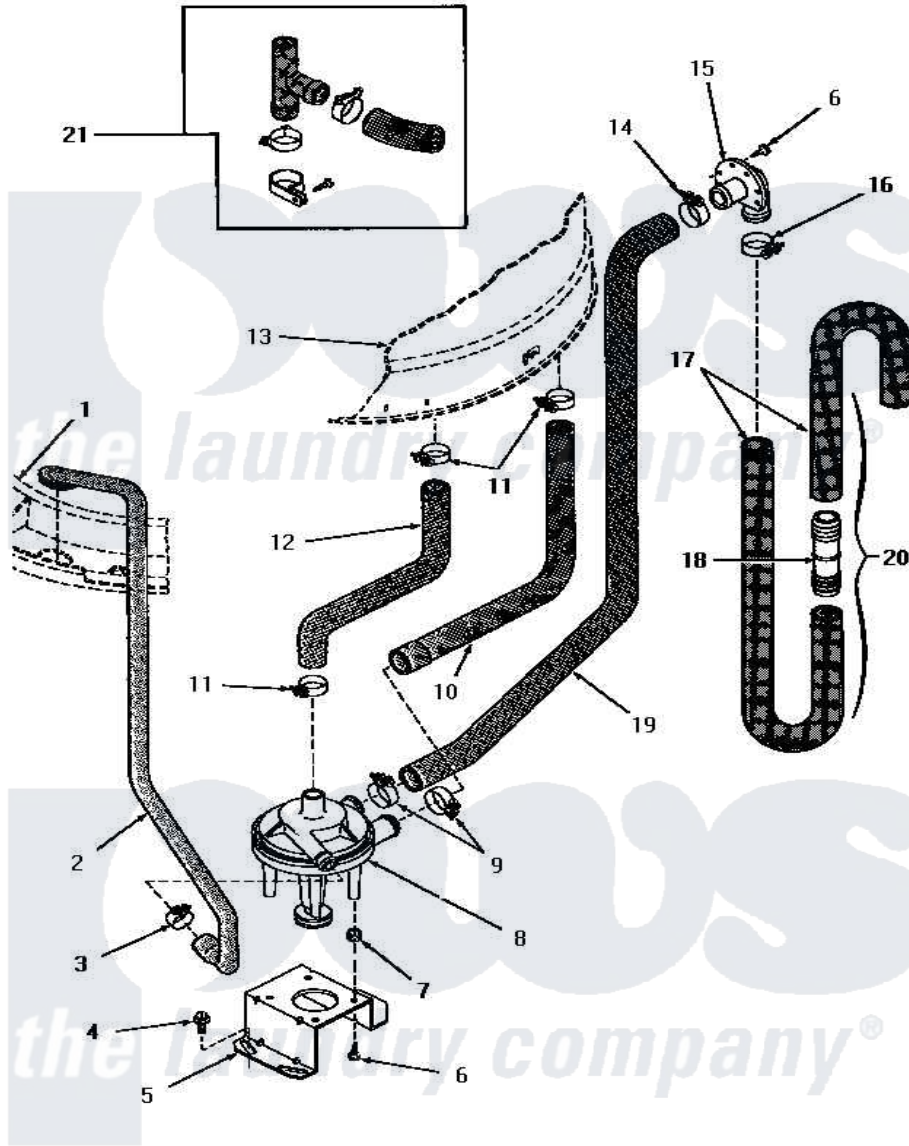

Amana HA7221 18 - PUMP ASSY/BRKT/HOSES & SIPHON BREAK KIT

PUMP ASSEMBLY, BRACKET, HOSES AND SIPHON BREAK KIT
(Models equipped with rubber drain hose)

Amana [Residential Amana HA7221 Washer Parts](#) Parts Diagram 18 - PUMP ASSY/BRKT/HOSES & SIPHON BREAK KIT

[Click on the part number to view part](#)

Item	Original Part Number	Replaced By	Status	Part Description
1	Y00000000		Not Available	SEE NOTE OUTER TUB COVER
2	27232		Not Available	HOSE
3	27644	285655		Clamp, Hose
4	27157			Screw, 10-24 X 5/8 Spec
5	27105			Bracket, Pump Mounting
6	51784		Not Available	SCREW,10B-16 X 1/2 HEX
7	27063			On-Sert
8	27065	31968		Assembly, Pump NA
9	27153	285655		Clamp, Hose
10	27160		Not Available	HOSE,TUB TO PUMP-DRAIN
11	27151	285655		Clamp, Hose
12	27159		Not Available	HOSE,TUB TO PUMP
13	Y00000000		Not Available	SEE NOTE OUTER TUB
14	20391	285655		Clamp, Hose
15	23553		Not Available	ELBOW,DRAIN HOSE-PLAST

16	20211	285655	Clamp, Hose
17	28293		Hose, Drain
18	25863	16272	Connector, Straight
19	27161		Hose, Pump To Drain Val
20	Y00000000		Not Available SEE NOTE DRAIN HOSE AND HOSE COUPLER -- (SEE NOTE 1)
21	297P3	76660	Break-Sphn