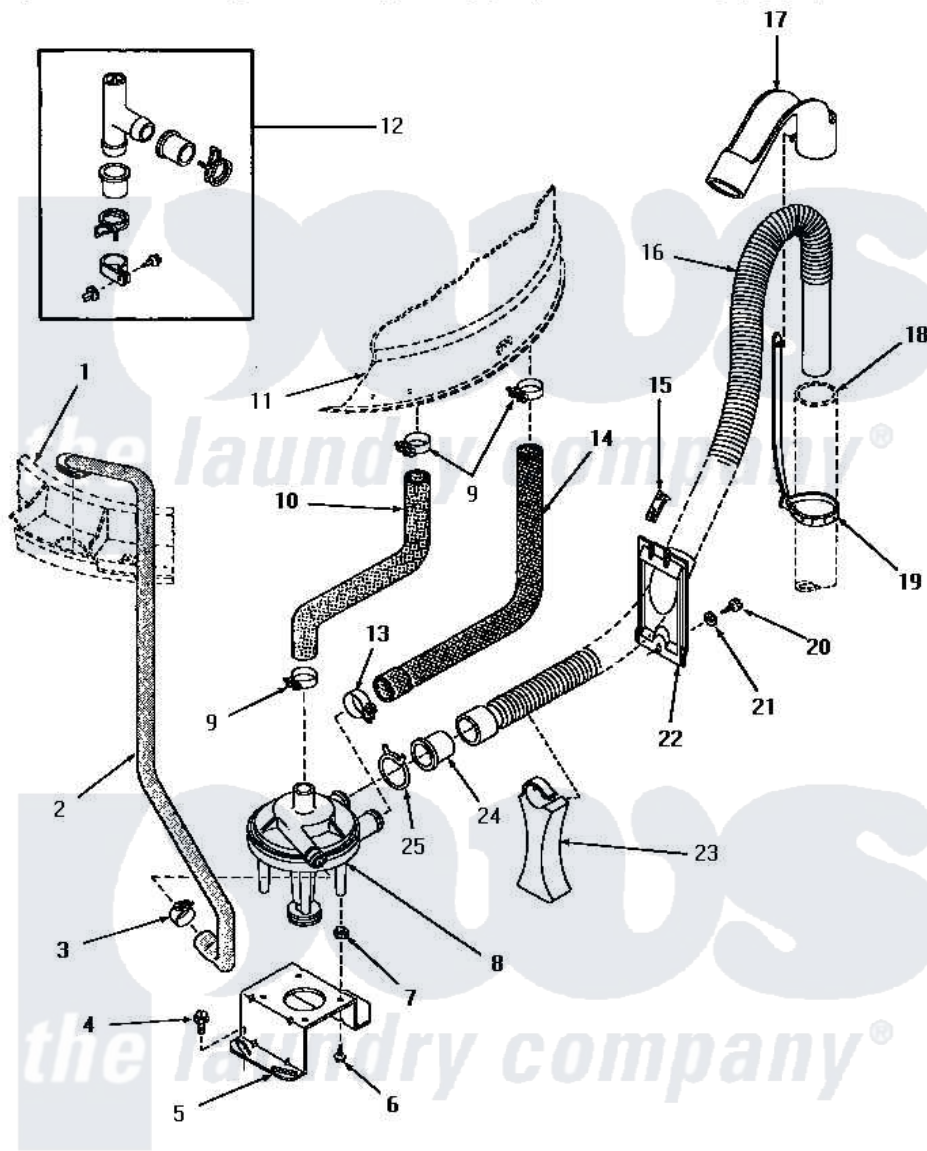

Amana HA7221 19 - PUMP ASSY/BRKT/HOSES & SIPHON BREAK KIT

PUMP ASSEMBLY, BRACKET, HOSES AND SIPHON BREAK KIT
(Models equipped with plastic drain hose)

Amana [Residential Amana HA7221 Washer Parts](#) Parts Diagram 19 - PUMP ASSY/BRKT/HOSES & SIPHON BREAK KIT

[Click on the part number to view part](#)

Item	Original Part Number	Replaced By	Status	Part Description
1	Y00000000		Not Available	SEE NOTE OUTER TUB COVER
2	27232		Not Available	HOSE
3	27644	285655		Clamp, Hose
4	27157			Screw, 10-24 X 5/8 Spec
5	27105			Bracket, Pump Mounting
6	51784		Not Available	SCREW,10B-16 X 1/2 HEX
7	27063			On-Sert
8	27065	31968		Assembly, Pump NA
9	27151	285655		Clamp, Hose
10	27159		Not Available	HOSE,TUB TO PUMP
11	Y00000000		Not Available	SEE NOTE OUTER TUB
12	386P3	76660		Break-Sphn
13	27153	285655		Clamp, Hose
14	27160		Not Available	HOSE,TUB TO PUMP-DRAIN
15	29936		Not Available	HOSE RETAINER CLIP

16	29142	39952	Hose- Drai
17	29144	22003814	Retainer, Drain Hose
18	Y00000000		Not Available SEE NOTE STANDPIPE
19	29999	8539404	Tie-Wire
20	27196	27001200	Screw
21	20492	M0270504	Washer
22	29131		Not Available RETAINER,DIRECTIONAL
23	29284		Stand, Hose
24	29143		Not Available HOSE,ADAPTER
25	29172		Not Available CLAMP,HOSE
NI	406P3	451P3	Kit Drain Extension