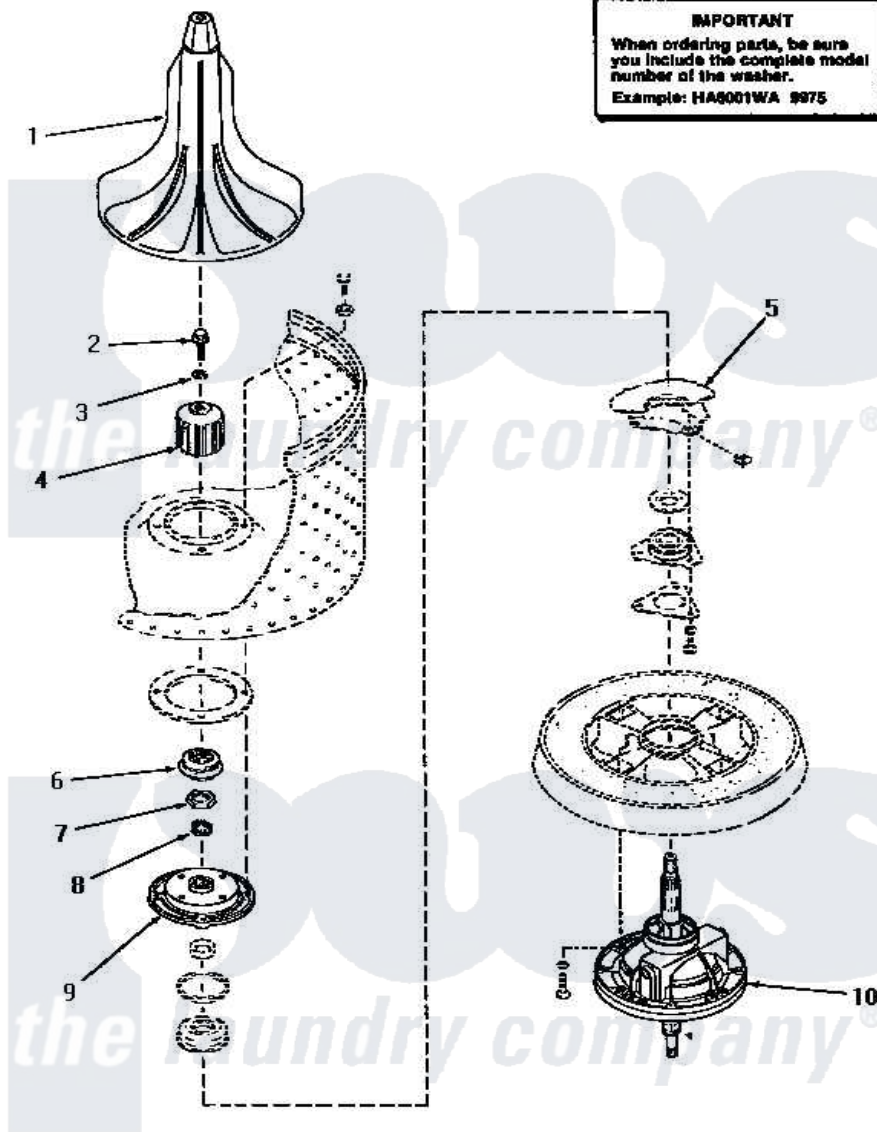

Amana HA7221 20 - SHORT POST DRIVE (ADDITION)

SHORT POST DRIVE

Amana [Residential Amana HA7221 Washer Parts](#) Parts Diagram 20 - SHORT POST DRIVE (ADDITION)
 Click on the part number to view part

Item	Original Part Number	Replaced By	Status	Part Description
1	30855	40000501W		Agitator, Flex Vane
2	30852			Screw, No.8-1/4 X 20 X 3/
3	30853		Not Available	SEAL
4	30071	R9900189		Kit, Drive Bell And Seal
5	Y00000000		Not Available	SEE NOTE OUTER TUB
6	30022		Not Available	ASSY,SEAL-HEAD xREPLACE
7	Y29220	40016301		Nut, Lock
8	29728	40008301		Insert, Spline
9	30034		Not Available	HUB ASSEMBLY
10	30848	33227P		Assembly- Tran
"	33227	33227P		Assembly- Tran