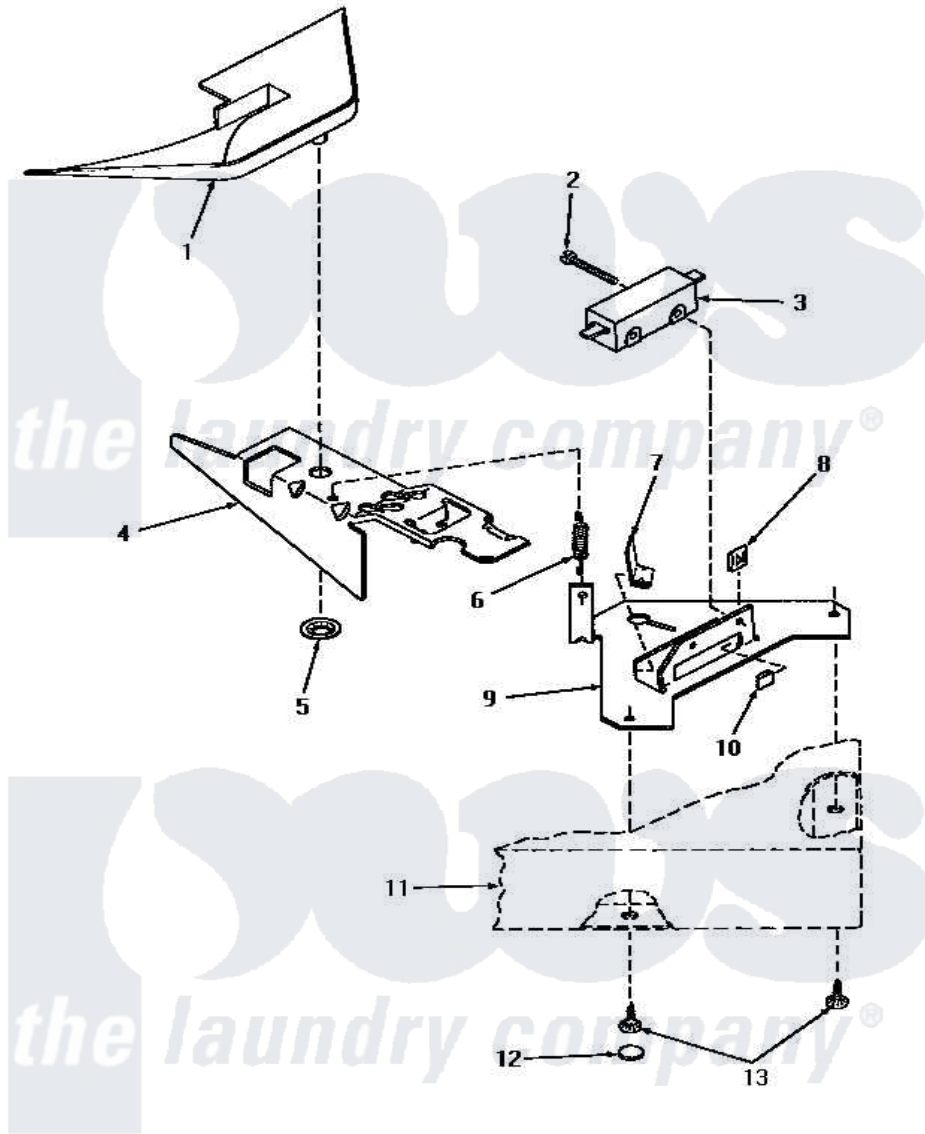

# Amana HA7221 21 - SWITCH & BRACKET ASSY

## SWITCH AND BRACKET ASSEMBLY

Amana [Residential Amana HA7221 Washer Parts](#) Parts Diagram 21 - SWITCH & BRACKET ASSY  
 Click on the part number to view part

Item	Original Part Number	Replaced By	Status	Part Description
1	29042		Not Available	SHIELD,LID SWITCH
2	Q6516		Not Available	SCREW,6-32 X 1 ROUND H
3	27249		Not Available	SWITCH
4	<a href="#">27602</a>			Lever, Out-Of-Bal Switch
5	<a href="#">29043</a>			Nut, Push
6	<a href="#">27603</a>			Spring, Switch Lever
7	<a href="#">Y27837</a>			Clip, Speed-"U" Type
8	27248		Not Available	NUT,SPEED U-TYPE
9	27250		Not Available	BRACKET,OUT-OF-BAL SWI
10	<a href="#">27610</a>			Clip, U
11	Y00000000		Not Available	SEE NOTE CABINET TOP
12	28291		Not Available	WASHER
13	<a href="#">28193</a>			Screw, 8-1/2 Tapping W/