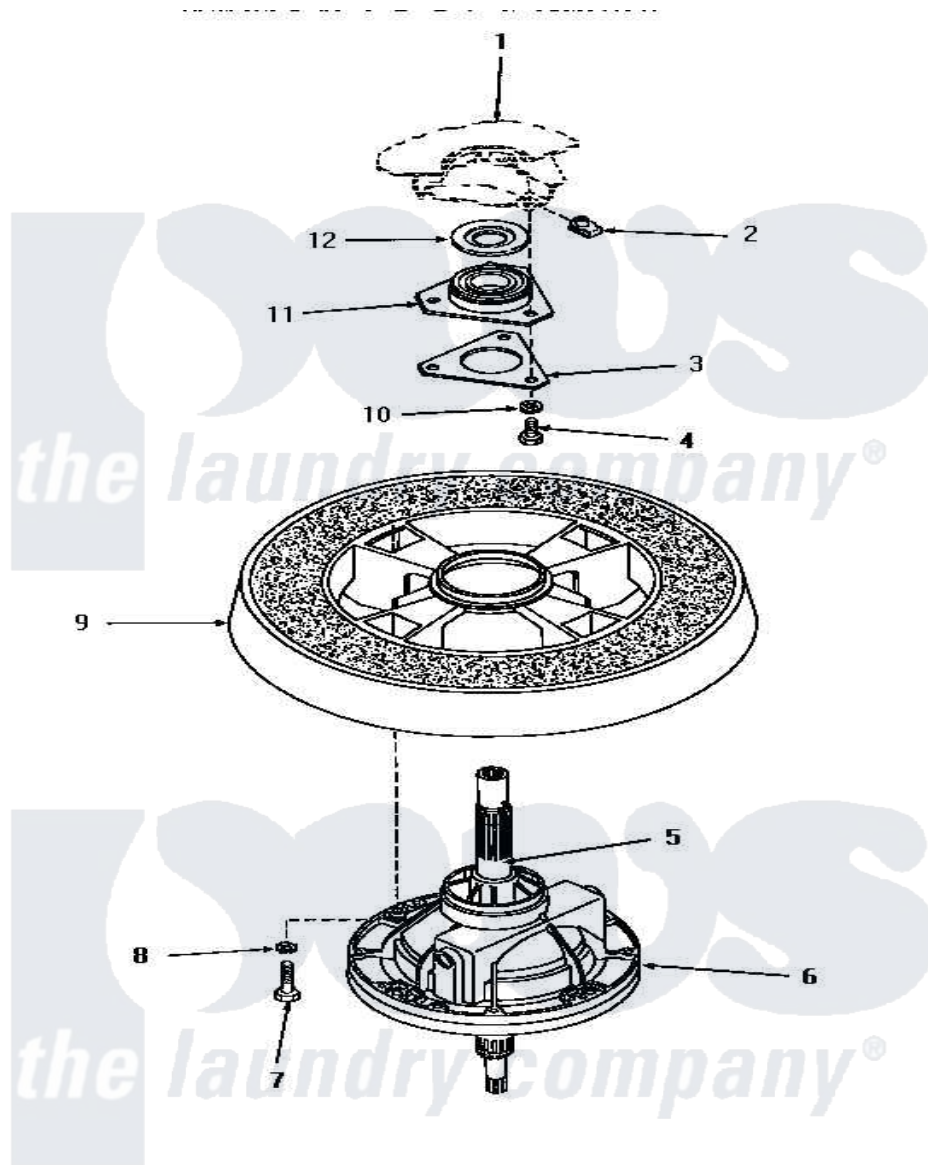

Amana HA7221 22 - TRANSMISSION ASSY & BALANCE RING

TRANSMISSION ASSEMBLY AND BALANCE RING

Amana Residential Amana HA7221 Washer Parts Parts Diagram 22 - TRANSMISSION ASSY & BALANCE RING

[Click on the part number to view part](#)

Item	Original Part Number	Replaced By	Status	Part Description
1	Y00000000		Not Available	SEE NOTE OUTER TUB
2	27222			Nut, Retainer 5/16-18
3	27166		Not Available	WASHER, BEARING HOUSING
4	01355		Not Available	SCREW
5	27604P			Never-Seeze 1 Oz Tube
6	30946		Not Available	TRANSMISSION ASSEMBLY
7	27200		Not Available	CAP SCREW
8	02431			Lockwasher, 1/4 Ext Shk
9	Y29117		Not Available	ASSY, BALANCE RING-COMPL
10	04366			Lockwasher, 5/16intshkp
11	27182	40004201P		Main Bearing Assembly
12	27187			Flinger