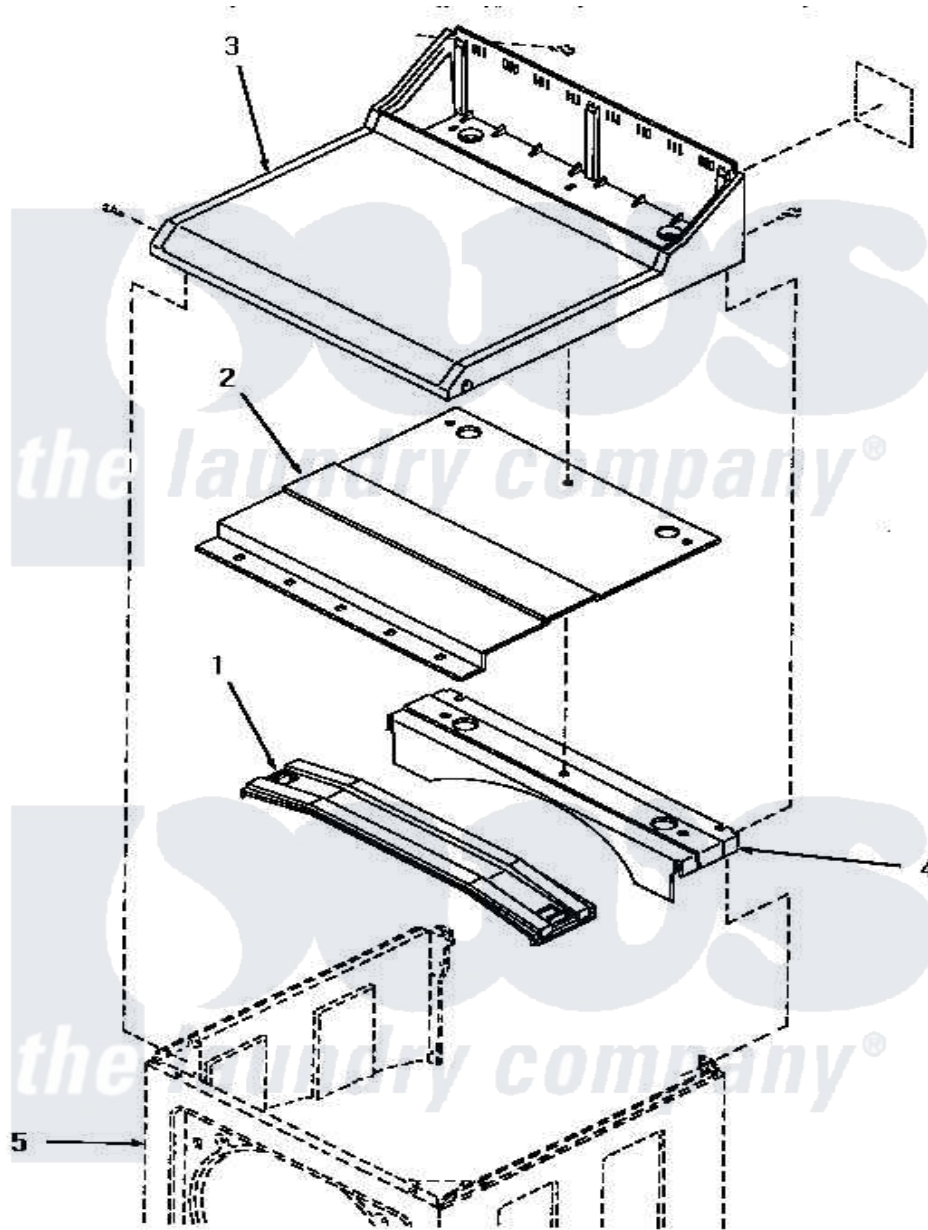

Amana HE1203 02 - CABINET TOP

Amana Residential Amana HE1203 Washer Parts Parts Diagram 02 - CABINET TOP
 Click on the part number to view part

Item	Original Part Number	Replaced By	Status	Part Description
1	13721	5303922007		Clip24 Pcs
2	13781			Plate, Rear
3	13720L		Not Available	TOP,CABINET
4	13722		Not Available	No Longer Available
5	Y0000000		Not Available	SEE NOTE CABINET ASSEMBLY