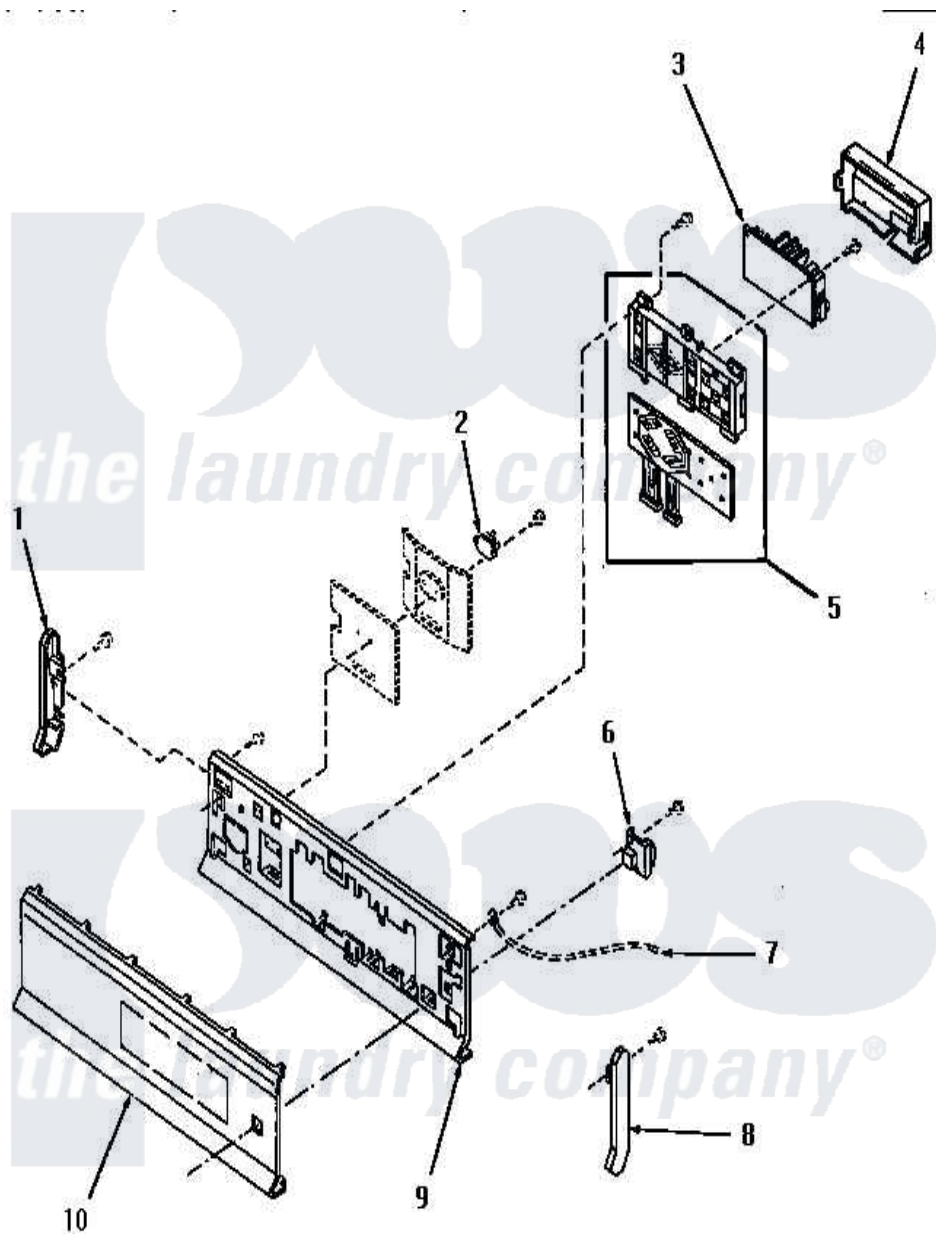

# Amana HE1203 03 - CONTROL PANEL AND CONTROLS

Amana [Residential Amana HE1203 Washer Parts](#) Parts Diagram 03 - CONTROL PANEL AND CONTROLS  
 Click on the part number to view part

Item	Original Part Number	Replaced By	Status	Part Description
1	13664		Not Available	SIDEPIECE,L.H.
2	13727	<a href="#">5300809136</a>		Nut
3	13776		Not Available	BOARD,P.C.
4	<a href="#">13667</a>			Cover, P.C. Board
5	<a href="#">13729</a>			Board, Switch
6	13726		Not Available	SWITCH
7	Y00000000		Not Available	SEE NOTE GROUND WIRE, GREEN
8	13663		Not Available	SIDEPIECE,R.H.
9	13661		Not Available	BASE,PANEL
10	13725		Not Available	PLATE,CONTROL