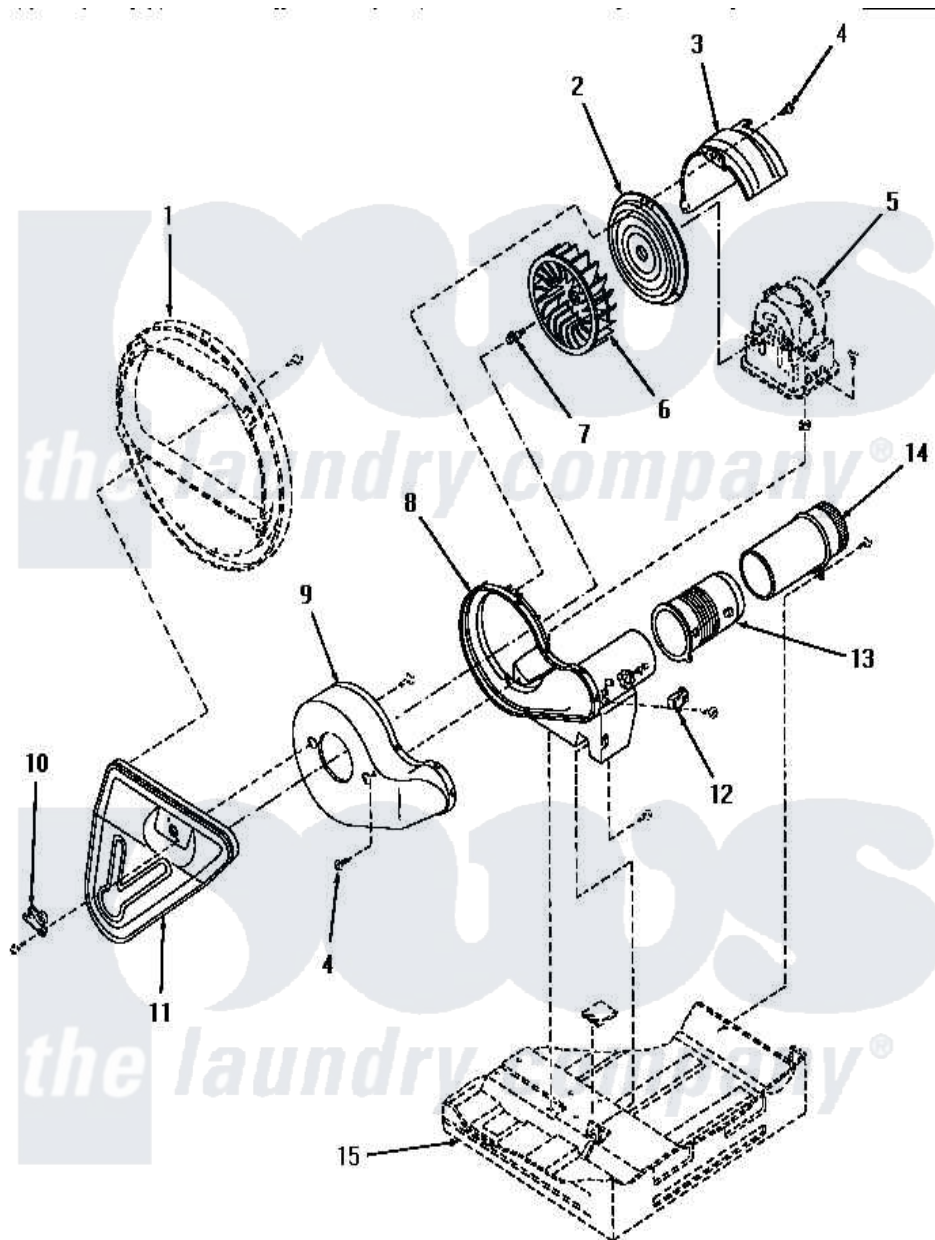

# Amana HE1203 04 - DUCT ASSY, CASING AND FAN

Amana Residential Amana HE1203 Washer Parts Parts Diagram 04 - DUCT ASSY, CASING AND FAN  
 Click on the part number to view part

Item	Original Part Number	Replaced By	Status	Part Description
1	Y00000000		Not Available	SEE NOTE DRUM SUPPORT
2	13695		Not Available	COVER,FAN
3	<a href="#">13703</a>			Guide, Air
4	<a href="#">13689</a>			Screw
5	Y00000000		Not Available	SEE NOTE MOTOR
6	<a href="#">13694</a>			Fan
7	<a href="#">13697</a>			Screw
8	13690		Not Available	COVER,CASING
9	13691		Not Available	NO LONGER AVAILABLE
10	13682		Not Available	THERMOSTAT
11	13680		Not Available	ASSY,DUCT
12	13692		Not Available	ASSY,SENSOR
13	13704		Not Available	DUCT,EXTENSION
14	<a href="#">13705</a>			Pipe, Exhaust
15	Y00000000		Not Available	SEE NOTE CABINET ASSEMBLY