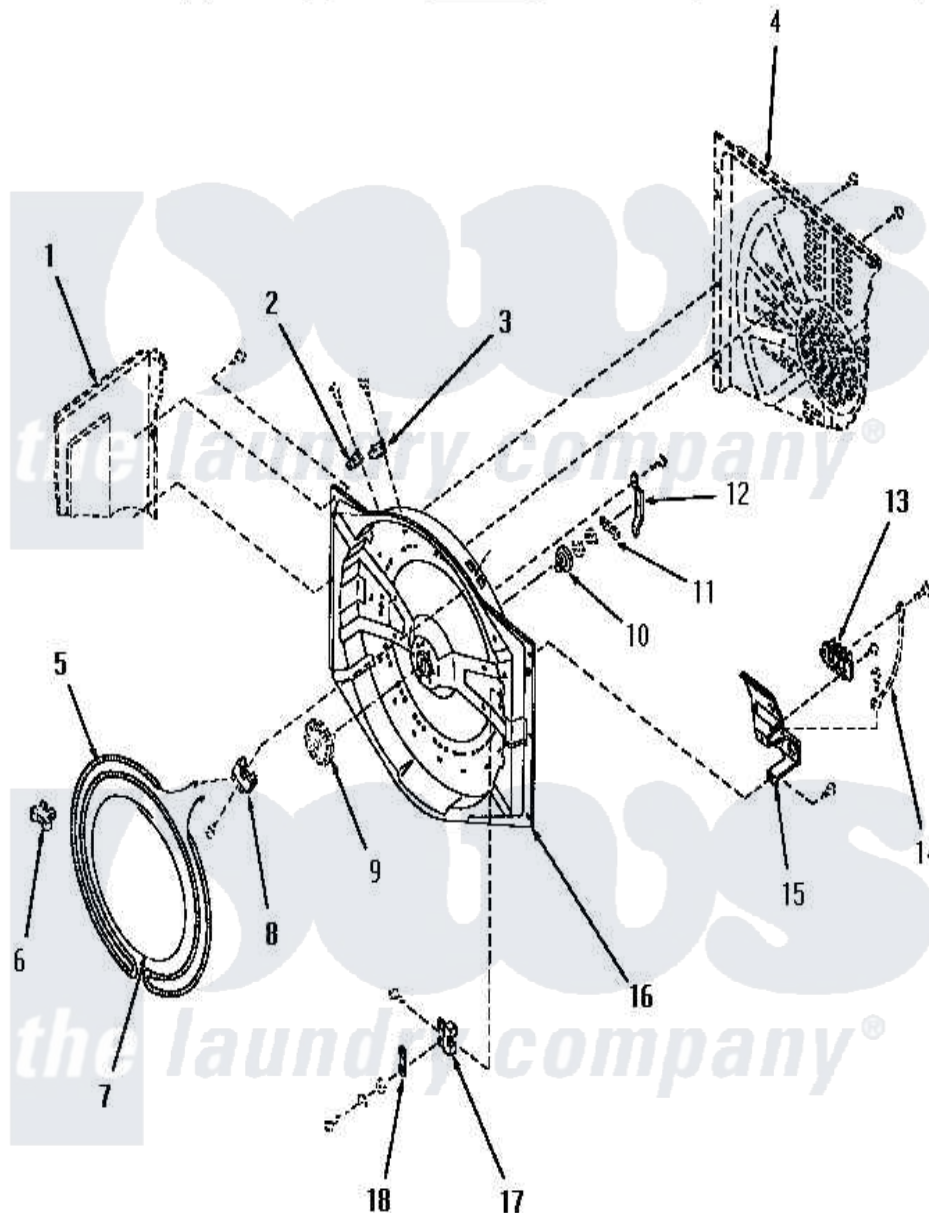

# Amana HE1203 05 - HEATING ELEMENT AND HEATER CASE

Amana Residential Amana HE1203 Washer Parts Parts Diagram 05 - HEATING ELEMENT AND HEATER CASE  
 Click on the part number to view part

Item	Original Part Number	Replaced By	Status	Part Description
1	Y00000000		Not Available	SEE NOTE CABINET ASSEMBLY
2	<a href="#">13780</a>			Thermostat
3	13823		Not Available	THERMOSTAT
4	Y00000000		Not Available	SEE NOTE REAR PANEL
5	<a href="#">13775</a>			Element, Heater Spring
6	13714		Not Available	INSULATOR
7	13713		Not Available	WIRE,INSULATOR
8	<a href="#">13711</a>			Assembly, Heater Terminal
9	Y00000000		Not Available	SEE NOTE DRUM SHAFT ASSEMBLY
10	13715		Not Available	BEARING,DRUM
11	Y00000000		Not Available	SEE NOTE SNAP PIN
12	<a href="#">13716</a>			Plate, Drum Grounding
13	<a href="#">13718</a>			Assembly, Terminal Box
14	Y00000000		Not Available	SEE NOTE GROUND WIRE, GREEN

15	<a href="#">13717</a>		Plate, Terminal Box
16	13824	Not Available	HEATER CASE
17	13710	Not Available	ASSY,FUSE TERMINAL
18	<a href="#">13709</a>		Fuse