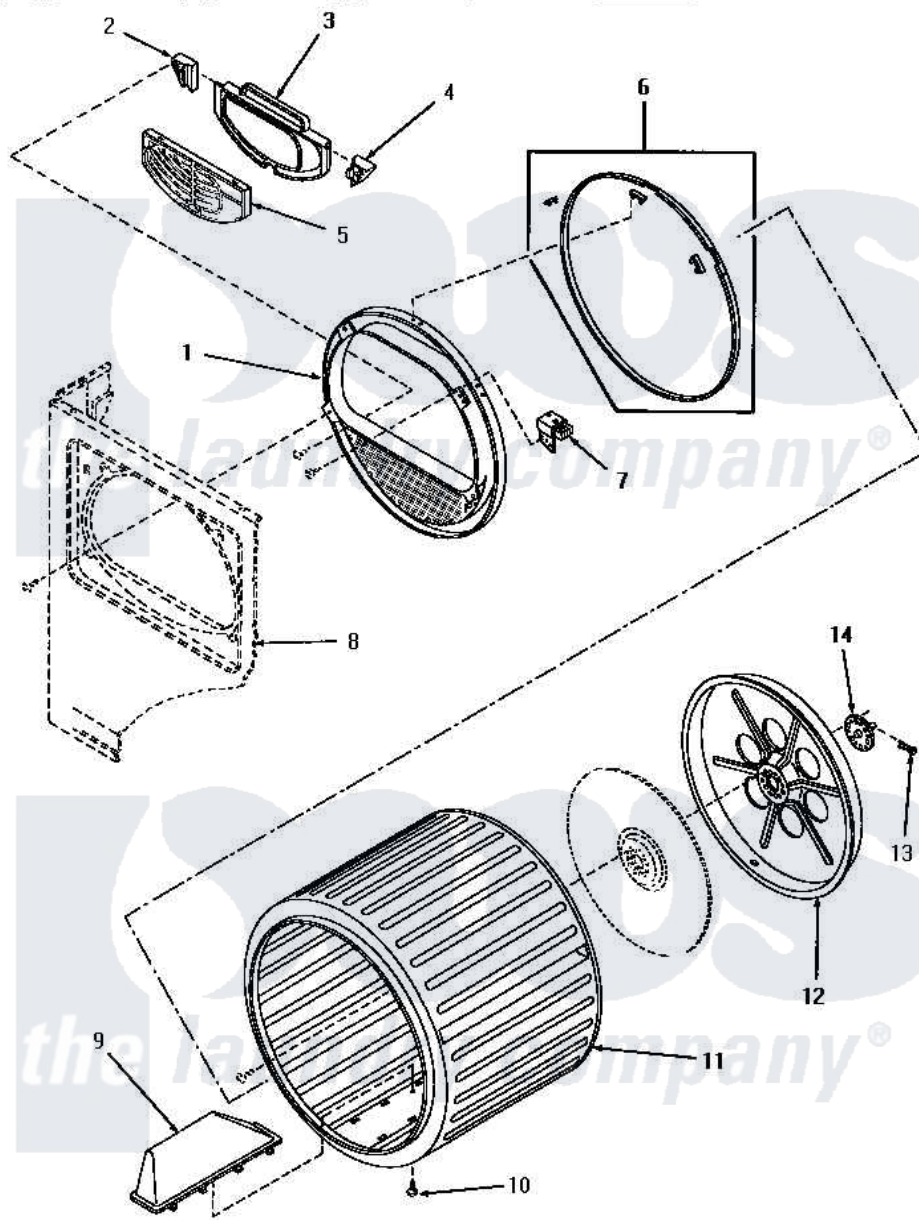

Amana HE1203 06 - LINT FILTER AND DRUM ASSY

Amana Residential Amana HE1203 Washer Parts Parts Diagram 06 - LINT FILTER AND DRUM ASSY
 Click on the part number to view part

Item	Original Part Number	Replaced By	Status	Part Description
1	13677		Not Available	SUPPORT,DRUM
2	13683		Not Available	GUIDE,FILTER-L.H.
3	13724		Not Available	COVER,FILTER
4	13684		Not Available	FILTERGUIDE,R.H.
5	13723		Not Available	FILTER
6	13679			Assembly, Slider
7	13819		Not Available	SWITCH,DOOR
8	Y00000000		Not Available	SEE NOTE CABINET ASSEMBLY
9	13688		Not Available	LIFTER,DRUM
10	13689			Screw
11	13685	978179		Insert Hol
12	13686		Not Available	COVER,DUST
13	13619		Not Available	PIN,SNAP
14	13687		Not Available	SHAFT,DRUM