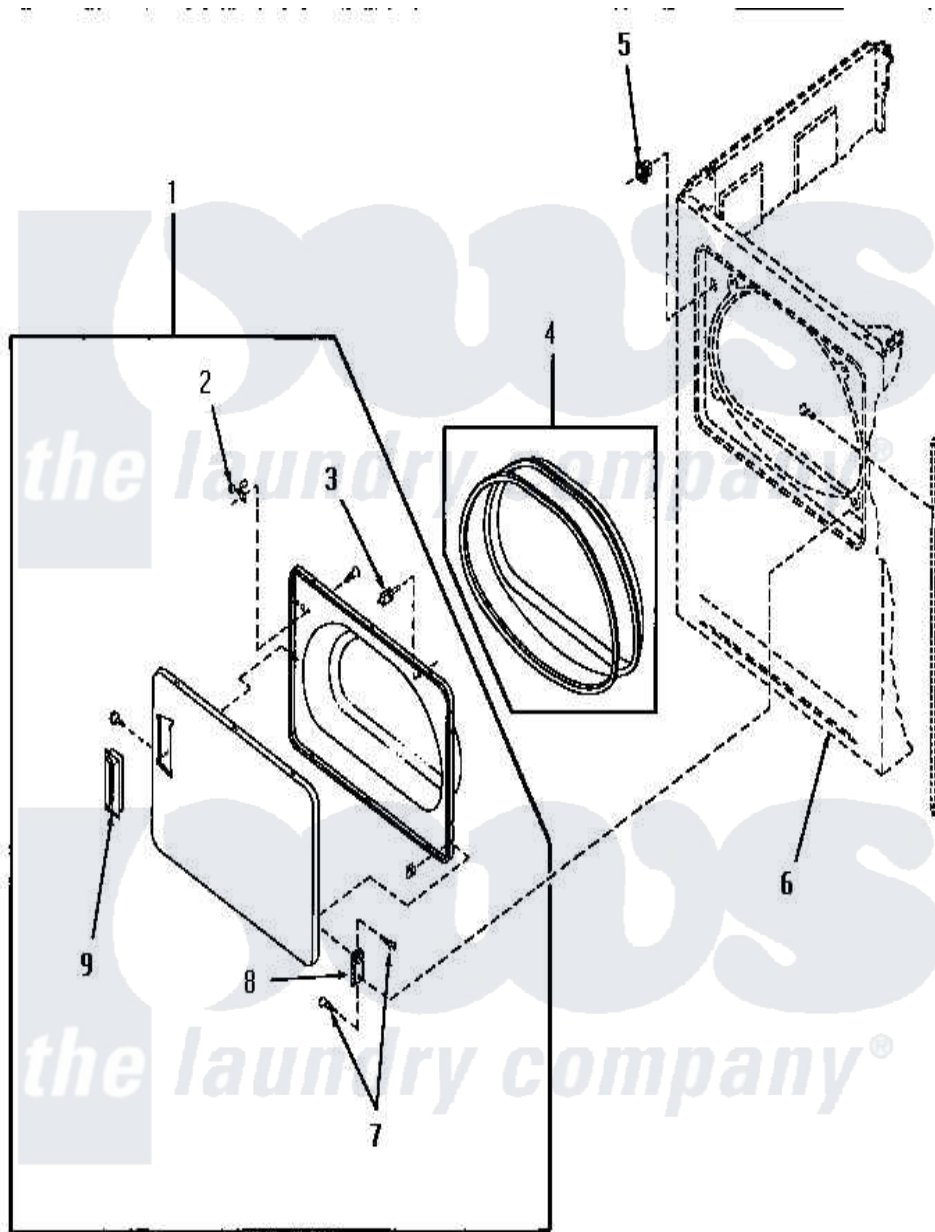

Amana HE1203 07 - LOADING DOOR

Amana [Residential Amana HE1203 Washer Parts](#) Parts Diagram 07 - LOADING DOOR
 Click on the part number to view part

Item	Original Part Number	Replaced By	Status	Part Description
1	13673L		Not Available	DOOR,LOADING
2	13818		Not Available	NO LONGER AVAILABLE
3	13817		Not Available	SWITCH,BUTTON
4	13676			Seal, Door
5	13671			Latch, Door
6	Y00000000		Not Available	SEE NOTE CABINET ASSEMBLY
7	13675	Y0079808		Springove
8	13674			Hinge, Door
9	13825L		Not Available	HANDLE,DOOR