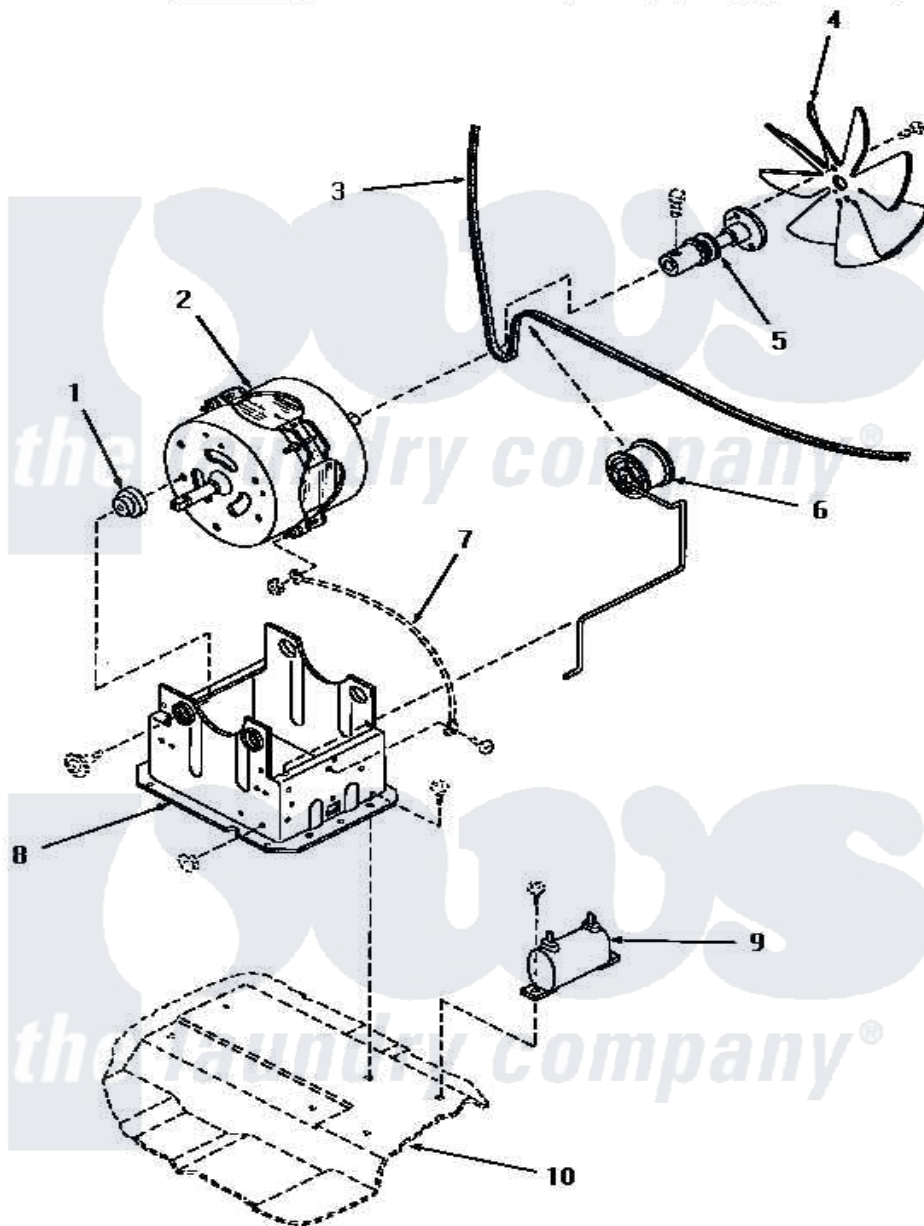

Amana HE1203 08 - MOTOR AND BASE

Amana [Residential Amana HE1203 Washer Parts](#) Parts Diagram 08 - MOTOR AND BASE
 Click on the part number to view part

Item	Original Part Number	Replaced By	Status	Part Description
1	13698		Not Available	INSULATOR
2	13693		Not Available	MOTOR
3	13719		Not Available	BELT,DRUM 3PCS=1
4	13699			Fan
5	13700		Not Available	PULLEY,MOTOR
6	13701		Not Available	NO LONGER AVAILABLE
7	Y00000000		Not Available	SEE NOTE GROUND WIRE, GREEN
8	13696		Not Available	BASE,MOTOR
9	13702			Capacitor
10	Y00000000		Not Available	SEE NOTE CABINET ASSEMBLY