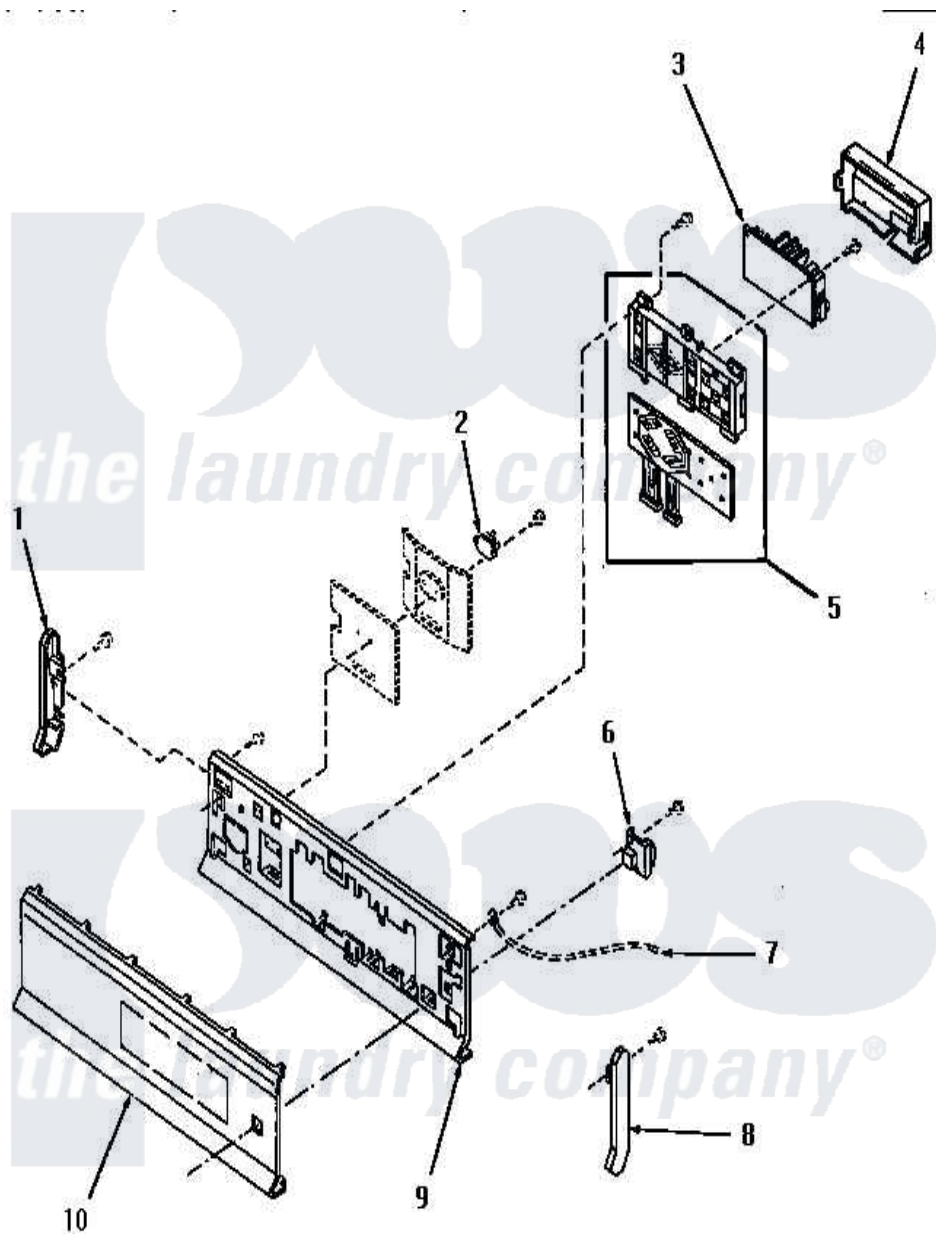

# Amana HE1243 03 - CONTROL PANEL AND CONTROLS

Amana [Residential Amana HE1243 Washer Parts](#) Parts Diagram 03 - CONTROL PANEL AND CONTROLS  
 Click on the part number to view part

Item	Original Part Number	Replaced By	Status	Part Description
1	13664		Not Available	SIDEPIECE,L.H.
2	13727	<a href="#">5300809136</a>		Nut
3	13728		Not Available	ASSY,P.C. BOARD
4	<a href="#">13667</a>			Cover, P.C. Board
5	<a href="#">13729</a>			Board, Switch
6	13726		Not Available	SWITCH
7	Y00000000		Not Available	SEE NOTE GROUND WIRE, GREEN
8	13663		Not Available	SIDEPIECE,R.H.
9	13661		Not Available	BASE,PANEL
10	13725		Not Available	PLATE,CONTROL