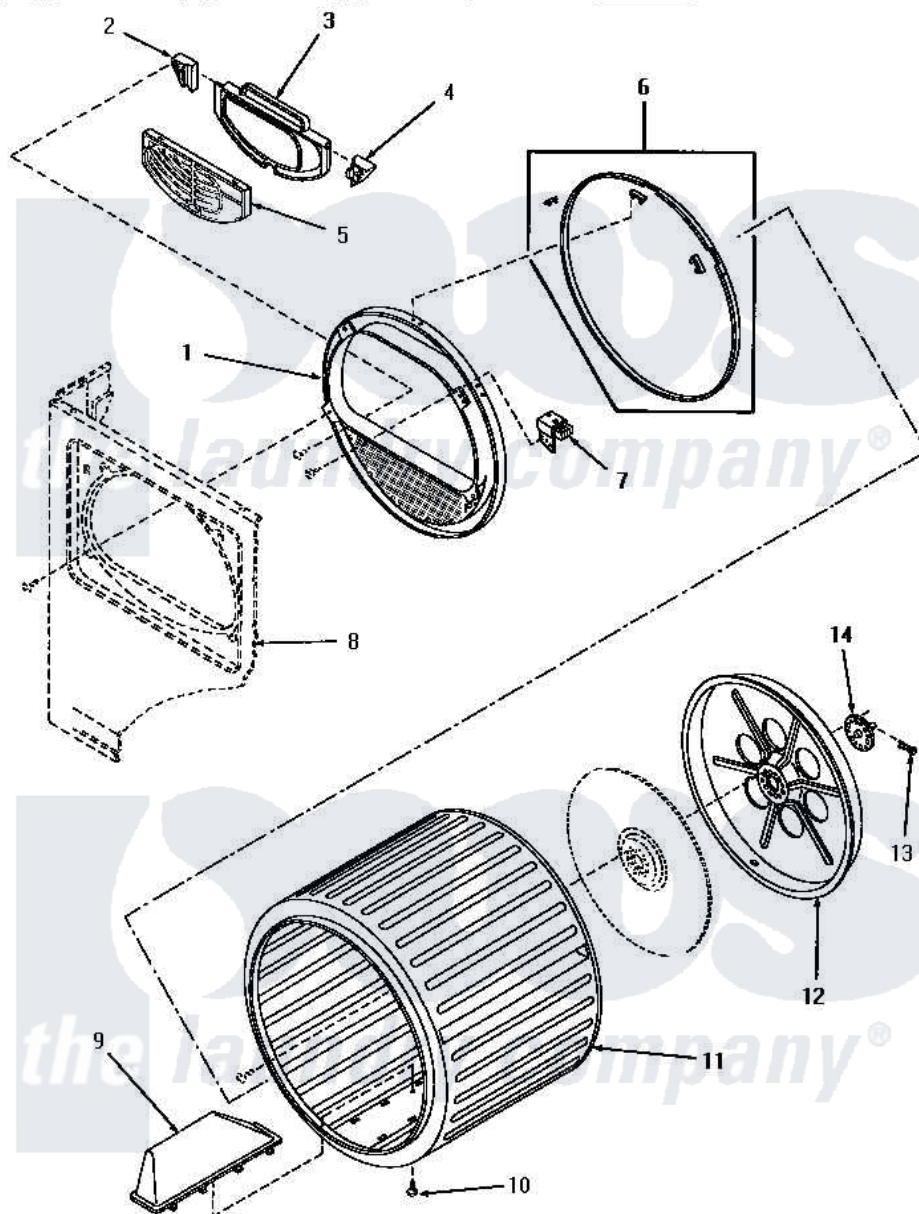

Amana HE1243 06 - LINT FILTER AND DRUM ASSY

Amana Residential Amana HE1243 Washer Parts Parts Diagram 06 - LINT FILTER AND DRUM ASSY
 Click on the part number to view part

Item	Original Part Number	Replaced By	Status	Part Description
1	13677		Not Available	SUPPORT,DRUM
2	13683		Not Available	GUIDE,FILTER-L.H.
3	13724		Not Available	COVER,FILTER
4	13684		Not Available	FILTERGUIDE,R.H.
5	13723		Not Available	FILTER
6	13679			Assembly, Slider
7	13678		Not Available	SWITCH,DOOR
8	Y00000000		Not Available	SEE NOTE CABINET ASSEMBLY
9	13688		Not Available	LIFTER,DRUM
10	13689			Screw
11	13685	978179		Insert Hol
12	13686		Not Available	COVER,DUST
13	13619		Not Available	PIN,SNAP
14	13687		Not Available	SHAFT,DRUM