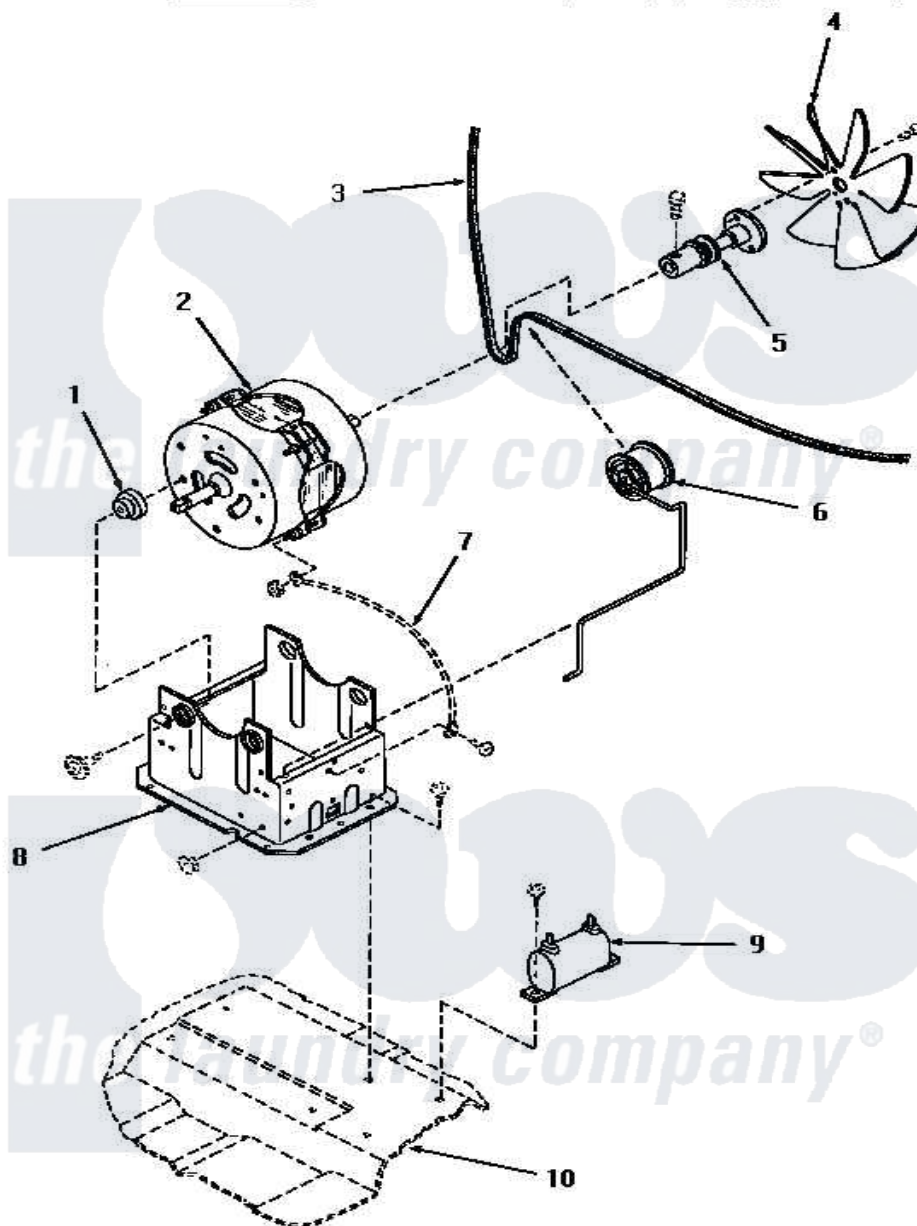

Amana HE1243 08 - MOTOR AND BASE

Amana [Residential Amana HE1243 Washer Parts](#) Parts Diagram 08 - MOTOR AND BASE
 Click on the part number to view part

Item	Original Part Number	Replaced By	Status	Part Description
1	13698		Not Available	INSULATOR
2	13693		Not Available	MOTOR
3	13719		Not Available	BELT,DRUM 3PCS=1
4	13699			Fan
5	13700		Not Available	PULLEY,MOTOR
6	13701		Not Available	NO LONGER AVAILABLE
7	Y00000000		Not Available	SEE NOTE GROUND WIRE, GREEN
8	13696		Not Available	BASE,MOTOR
9	13702			Capacitor
10	Y00000000		Not Available	SEE NOTE CABINET ASSEMBLY