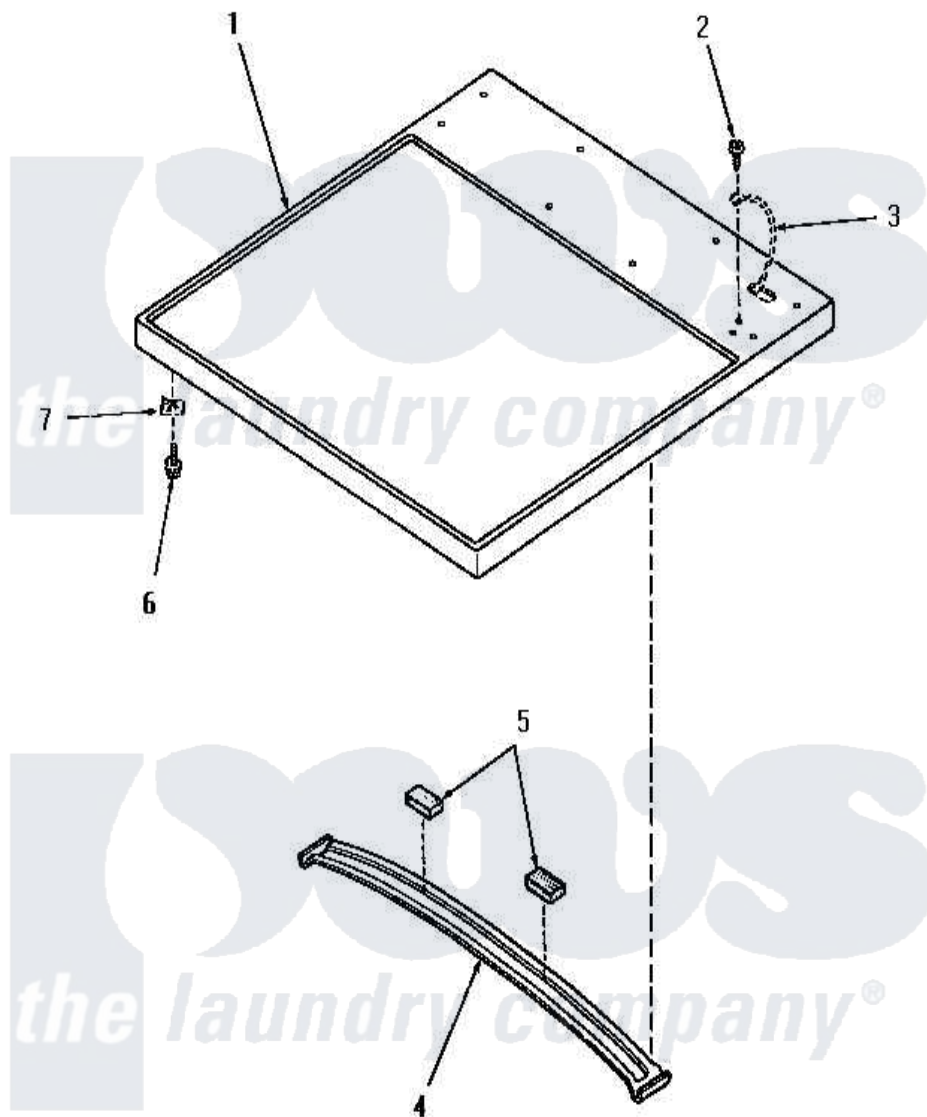

Amana HE2003 01 - CABINET TOP

Amana [Residential Amana HE2003 Dryer Parts](#) Parts Diagram 01 - CABINET TOP
 Click on the part number to view part

Item	Original Part Number	Replaced By	Status	Part Description
1	57066H			Assembly, Top Panel-Domesti
"	57066W		Not Available	ASSY, TOP PANEL-DOMESTIxREPLACE
"	57066L		Not Available	ASSY, TOP PANEL-DOMESTI
"	57066K		Not Available	CABINET TOP, COFFEE
"	57066A		Not Available	CABONET TOP, AVOCADO
2	51784		Not Available	SCREW, 10B-16 X 1/2 HEX
3	Y00000000		Not Available	SEE NOTE GROUND WIRE, GREEN
4	56213		Not Available	TOP BRACE
5	56968		Not Available	PAD, FELT-ADHESIVE BACK
6	23008			Screw, 10-24 X 3/4 Sems
7	20249	36020		Nut-10-24