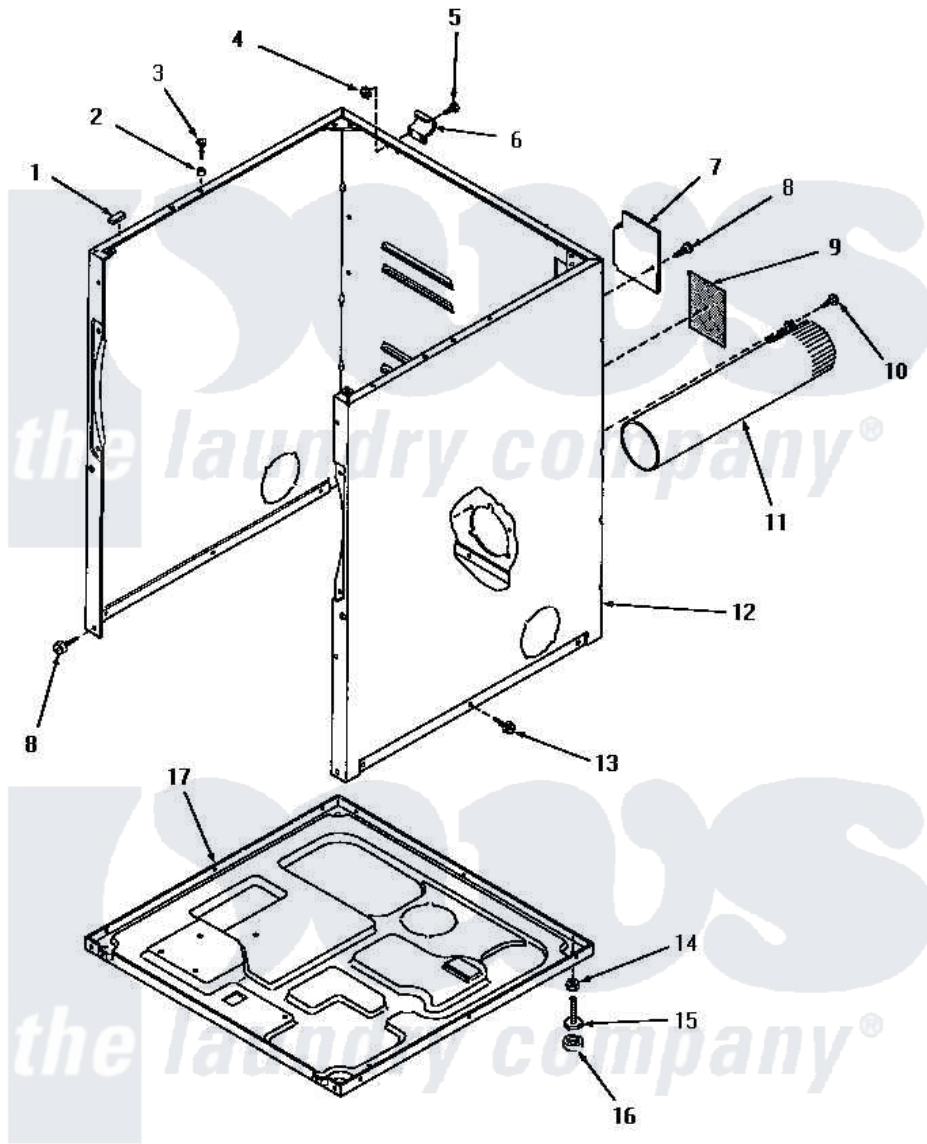

Amana HE2003 02 - CABINET, EXHAUST DUCT, & BASE

CABINET, EXHAUST DUCT AND BASE

Amana [Residential Amana HE2003 Dryer Parts](#) Parts Diagram 02 - CABINET, EXHAUST DUCT, & BASE
 Click on the part number to view part

Item	Original Part Number	Replaced By	Status	Part Description
1	Y56128			Pad, Bumper
2	56079	505187		Locator, Panel
3	56086	Y014874		Screw, Idler Arm And Sleeve
4	23951	M0282009		Nut
5	25723	27001200		Screw
"	Y90576		Not Available	HEX HEAD SCREW
6	56043		Not Available	HINGE, TOP
7	56044	60821		Access Cover
8	25723	27001200		Screw
9	Y0056941		Not Available	AIR DIFFUSER
10	25724		Not Available	HEX HEAD SCREW
11	56118		Not Available	ASSY, EXHAUST DUCT
12	57070A		Not Available	CABINET, AVOCADO
"	57070H		Not Available	ASSY, DRYER CABINET
"	57070K		Not Available	CABINET, COFFEE
"	57070L		Not Available	CABINET, ALMOND

"	57070W		Not Available	CABINET, WHITE
13	51784		Not Available	SCREW, 10B-16 X 1/2 HEX
14	20274	62739		Nut, Lock
15	Y52696	Y305086		Adjustable Leg And Nut
16	70282	Y314137		Foot, Rubber
17	56074			Base