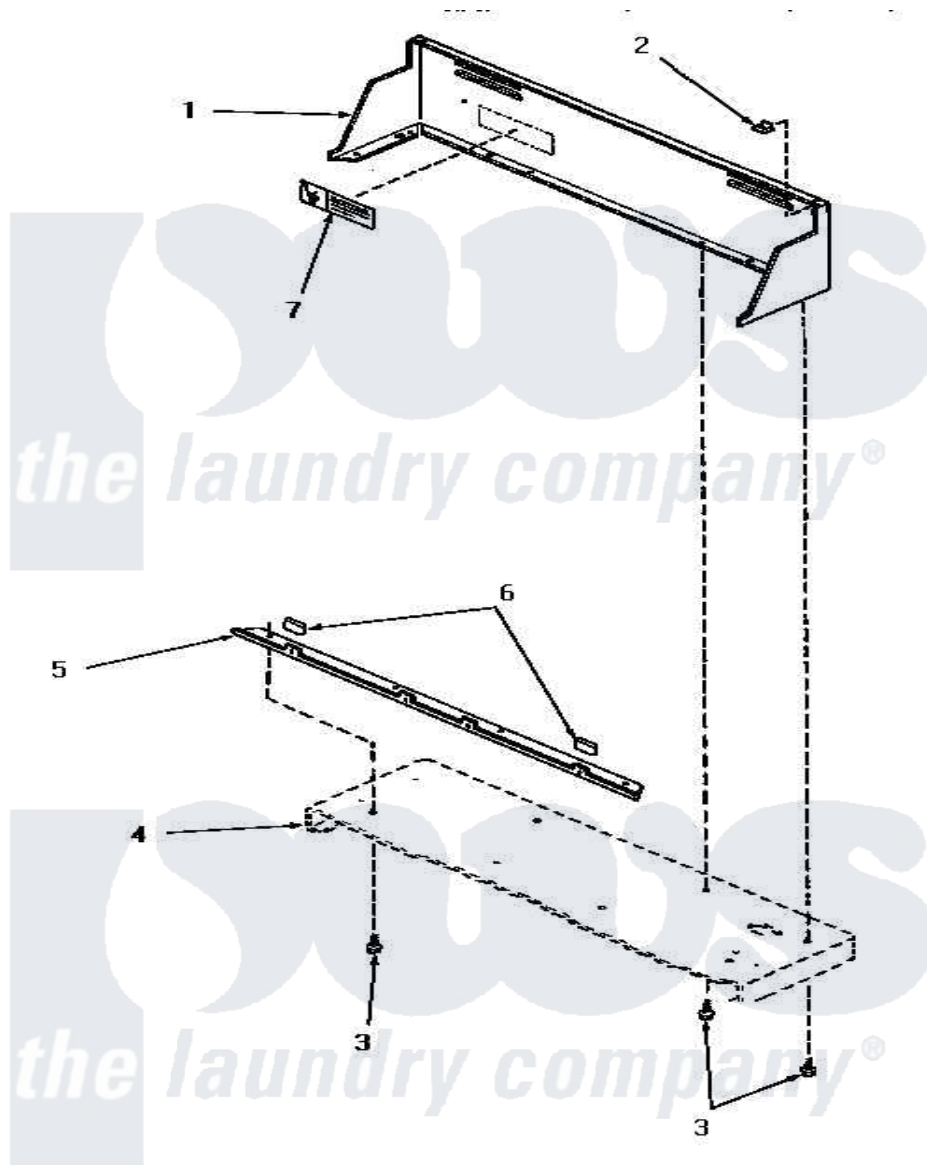

Amana HE2003 03 - CONTROL HOOD

CONTROL HOOD

Amana [Residential Amana HE2003 Dryer Parts](#) Parts Diagram 03 - CONTROL HOOD

[Click on the part number to view part](#)

Item	Original Part Number	Replaced By	Status	Part Description
1	56014W		Not Available	CONTROL HOOD, WHITE
"	56014L		Not Available	CONTROL HOOD, ALMOND
"	56014K		Not Available	CONTROL HOOD, COFFEE
"	56014H		Not Available	CONTROL HOOD, HARVEST GOLD
"	56014A		Not Available	CONTROL HOOD, AVOCADO
2	24522			Nut, Speed-8ab-18 C1995
3	55985	W10116760		Screw
4	Y00000000		Not Available	SEE NOTE CABINET TOP
5	56070		Not Available	ANGLE,MOUNTING-CONTROL
6	24859		Not Available	SLEEVE,SUPPORT ANGLE
7	24903		Not Available	STICKER,DISCONNECT POW