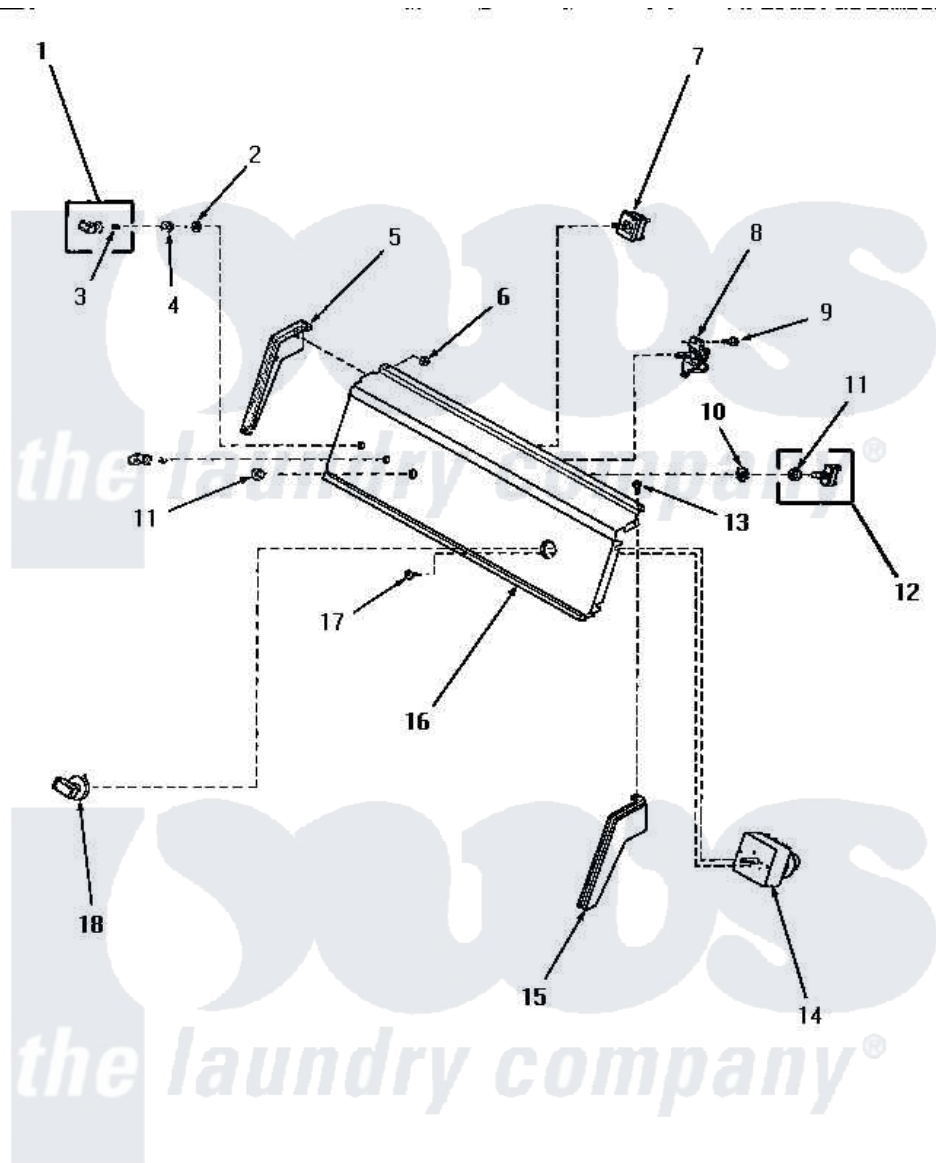

Amana HE2003 04 - CONTROL PANEL & CONTROLS

CONTROL PANEL AND CONTROLS

Amana [Residential Amana HE2003 Dryer Parts](#) Parts Diagram 04 - CONTROL PANEL & CONTROLS

[Click on the part number to view part](#)

Item	Original Part Number	Replaced By	Status	Part Description
1	26816			Assembly, Knob-Switch
2	91176			Lockwasher, 3/8 Intshkp
3	10519		Not Available	RETAINER
4	24205			Nut, Knurled 3/8-24
5	25124		Not Available	CONTROL HOOD END, LEFT
6	25126	5303284616		Clip
7	Y58032	58032		Switch
"	52623	58032		Switch
8	53516		Not Available	BUZZER
9	55985	W10116760		Screw
10	25820		Not Available	LOCKWASHER, 1/2 INT SHK
11	52947			Nut, Hex 15/32-32
12	55882	55882P		Assembly- Switch
13	25232		Not Available	SCREW, 8AB-18X7/8 OVAL
14	52594		Not Available	TIMER
15	25123		Not Available	CONTROL HOOD END, RIGHT

16	58344	Not Available	ASSY,CONTROL PANEL
17	70212		Screw, 8-32 X 5/32 RD H
18	56508	Not Available	ASSY,KNOB-TIMER