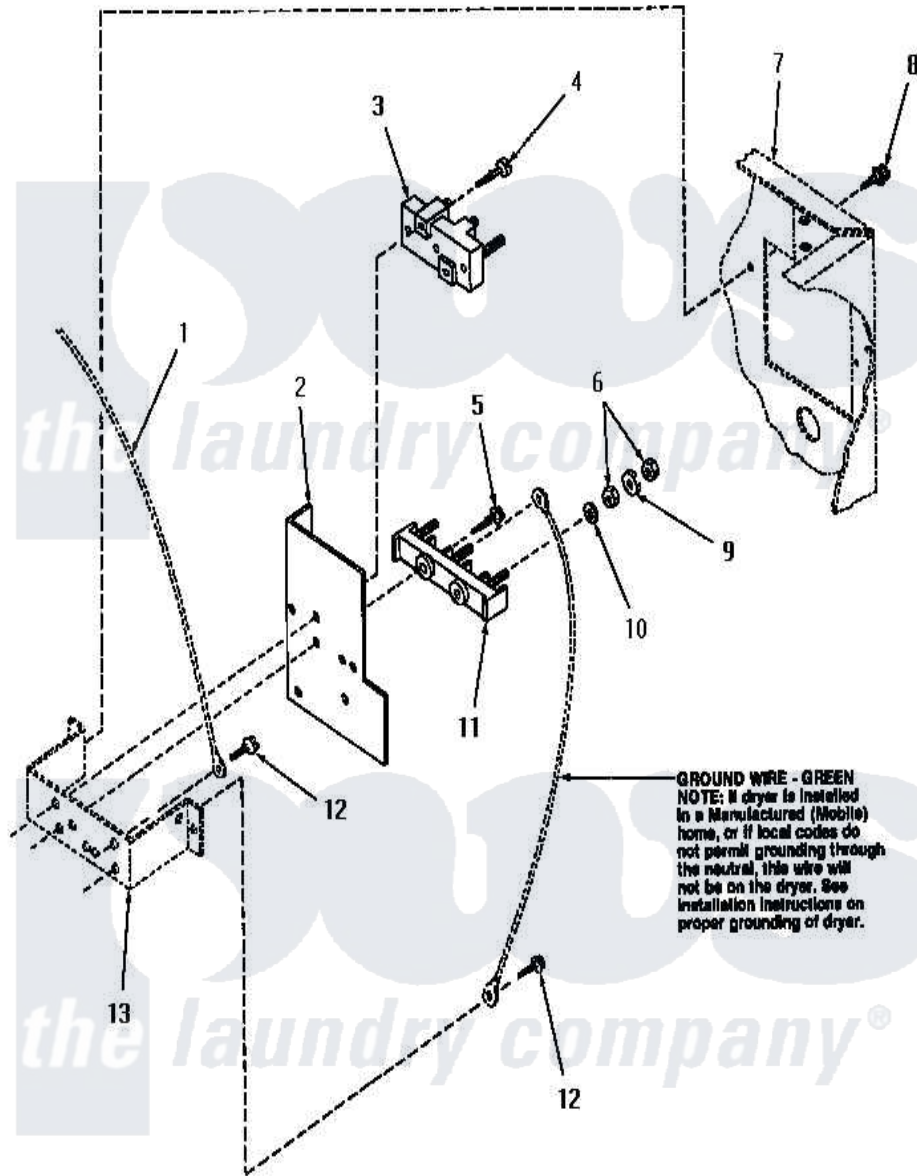

Amana HE2003 12 - TERMINAL BLOCK

Amana [Residential Amana HE2003 Dryer Parts](#) Parts Diagram 12 - TERMINAL BLOCK
 Click on the part number to view part

Item	Original Part Number	Replaced By	Status	Part Description
1	Y00000000		Not Available	SEE NOTE GROUND WIRE, GREEN
2	56087			Shield, Terminal Block
3	50854	33001244		Block, Terminal
4	Q6535		Not Available	SCREW, 10B-16 X 3/4 ROU
5	56131		Not Available	SCREW, 10BT X 1 TAPPING
6	Q6163		Not Available	NUT
7	Y00000000		Not Available	SEE NOTE CABINET
8	25723	27001200		Screw
9	51474		Not Available	WASHER, 13/64IDX1/2ODX.
10	56552		Not Available	LOCKWASHER
11	58555		Not Available	TERMINAL BLOCK
12	51784		Not Available	SCREW, 10B-16 X 1/2 HEX
13	Y00000000		Not Available	SEE NOTE TERMINAL BLOCK BRACKET