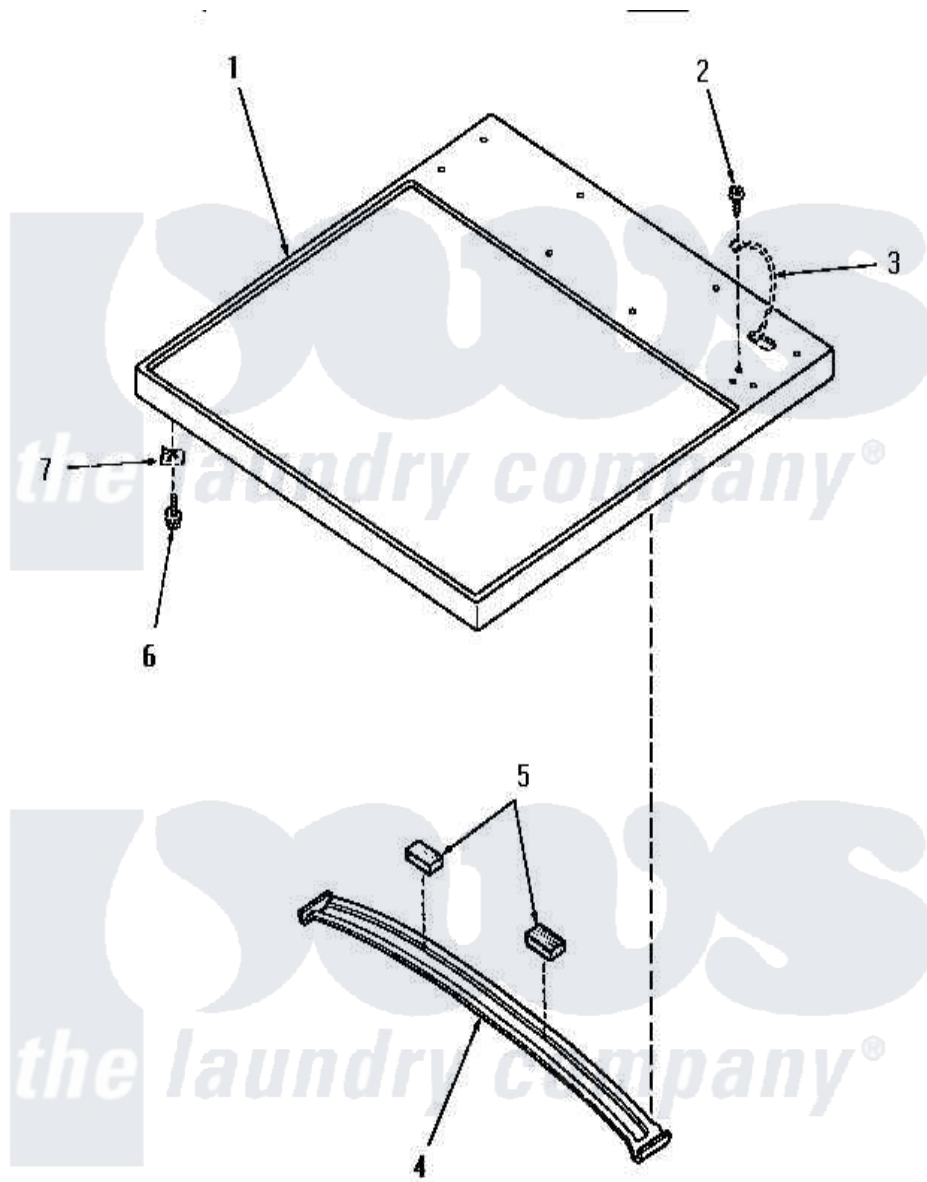

# Amana HE2030 01 - CABINET TOP

Amana [Residential Amana HE2030 Dryer Parts](#) Parts Diagram 01 - CABINET TOP  
 Click on the part number to view part

Item	Original Part Number	Replaced By	Status	Part Description
1	<a href="#">57066H</a>			Assembly, Top Panel-Domesti
"	57066W		Not Available	ASSY, TOP PANEL-DOMESTIxREPLACE
"	57066L		Not Available	ASSY, TOP PANEL-DOMESTI
"	57066K		Not Available	CABINET TOP, COFFEE
"	57066A		Not Available	CABONET TOP, AVOCADO
2	51784		Not Available	SCREW, 10B-16 X 1/2 HEX
3	Y00000000		Not Available	SEE NOTE GROUND WIRE, GREEN
4	56213		Not Available	TOP BRACE
5	56968		Not Available	PAD, FELT-ADHESIVE BACK
6	<a href="#">23008</a>			Screw, 10-24 X 3/4 Sems
7	20249	<a href="#">36020</a>		Nut-10-24