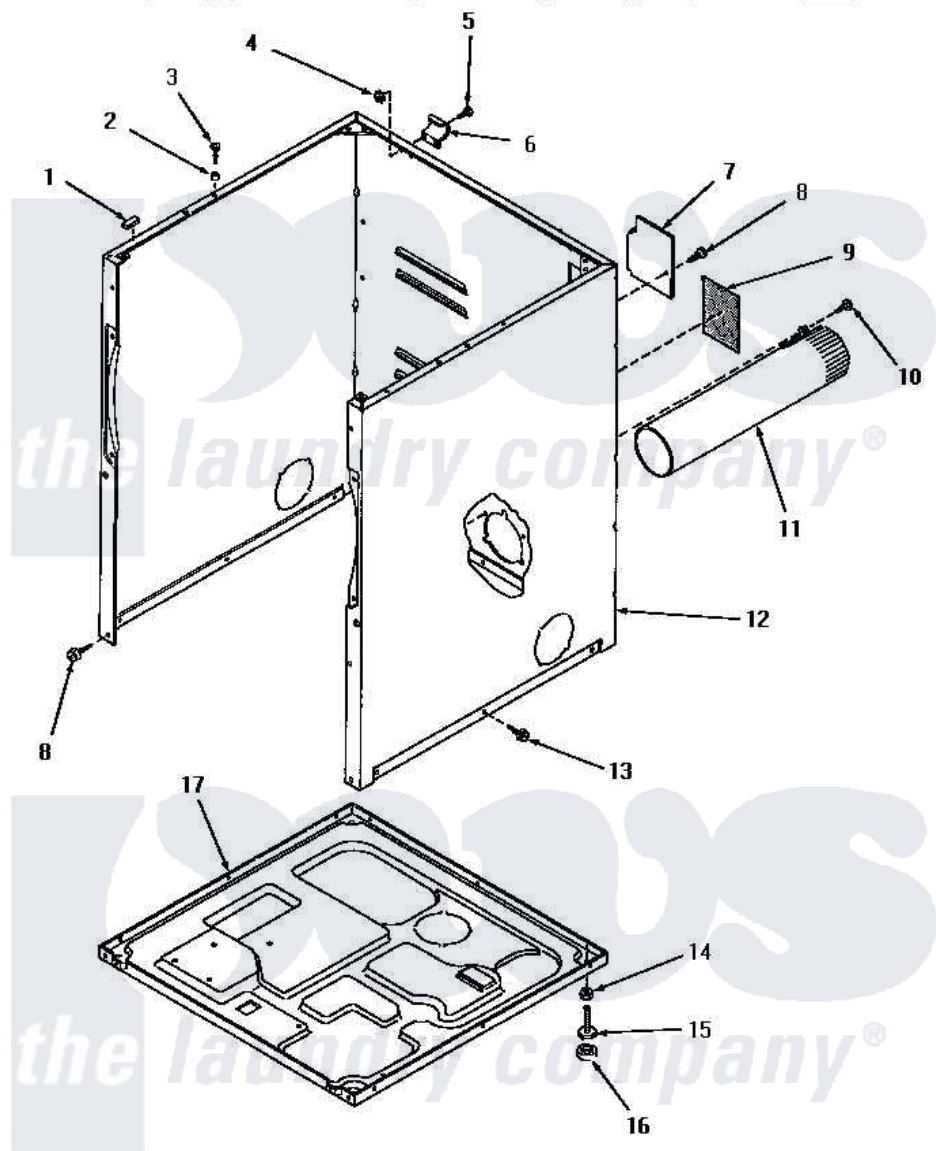

Amana HE2030 02 - CABINET, EXHAUST DUCT & BASE

CABINET, EXHAUST DUCT AND BASE

Amana [Residential Amana HE2030 Dryer Parts](#) Parts Diagram 02 - CABINET, EXHAUST DUCT & BASE
 Click on the part number to view part

Item	Original Part Number	Replaced By	Status	Part Description
1	Y56128			Pad, Bumper
2	56079	505187		Locator, Panel
3	56086	Y014874		Screw, Idler Arm And Sleeve
4	23951	M0282009		Nut
5	25723	27001200		Screw
"	Y90576		Not Available	HEX HEAD SCREW
6	56043		Not Available	HINGE, TOP
7	56044	60821		Access Cover
8	25723	27001200		Screw
9	Y0056941		Not Available	AIR DIFFUSER
10	25724		Not Available	HEX HEAD SCREW
11	56118		Not Available	ASSY, EXHAUST DUCT
12	57070A		Not Available	CABINET, AVOCADO
"	57070H		Not Available	ASSY, DRYER CABINET
"	57070K		Not Available	CABINET, COFFEE
"	57070L		Not Available	CABINET, ALMOND

"	57070W		Not Available	CABINET, WHITE
13	51784		Not Available	SCREW, 10B-16 X 1/2 HEX
14	20274	62739		Nut, Lock
15	Y52696	Y305086		Adjustable Leg And Nut
16	70282	Y314137		Foot, Rubber
17	56074			Base