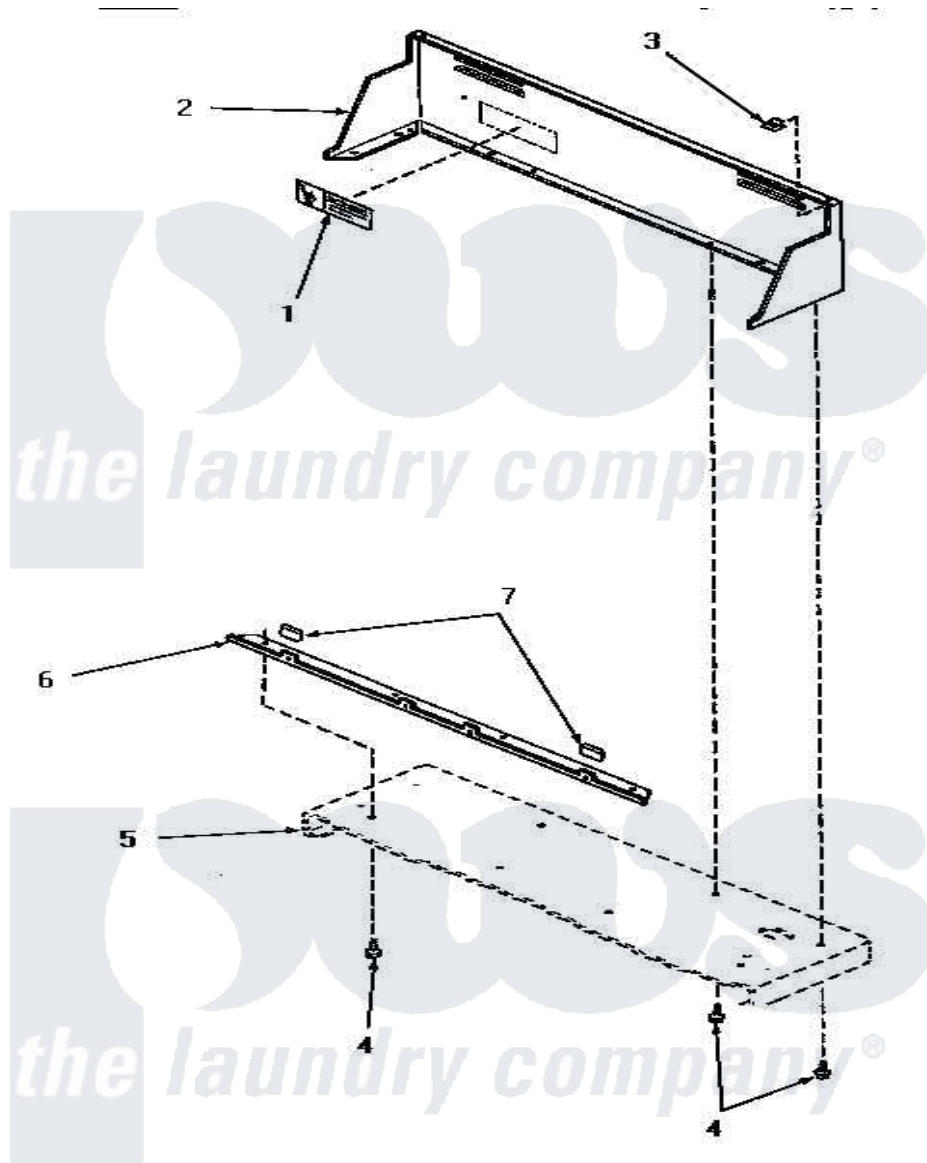

Amana HE2030 03 - CONTROL HOOD

CONTROL HOOD

Amana [Residential Amana HE2030 Dryer Parts](#) Parts Diagram 03 - CONTROL HOOD

[Click on the part number to view part](#)

Item	Original Part Number	Replaced By	Status	Part Description
1	24903		Not Available	STICKER,DISCONNECT POW
2	56014W		Not Available	CONTROL HOOD, WHITE
"	56014L		Not Available	CONTROL HOOD, ALMOND
"	56014K		Not Available	CONTROL HOOD, COFFEE
"	56014H		Not Available	CONTROL HOOD, HARVEST GOLD
"	56014A		Not Available	CONTROL HOOD, AVOCADO
3	24522			Nut, Speed-8ab-18 C1995
4	55985	W10116760		Screw
5	Y00000000		Not Available	SEE NOTE CABINET TOP
6	56070		Not Available	ANGLE,MOUNTING-CONTROL
7	24859		Not Available	SLEEVE,SUPPORT ANGLE