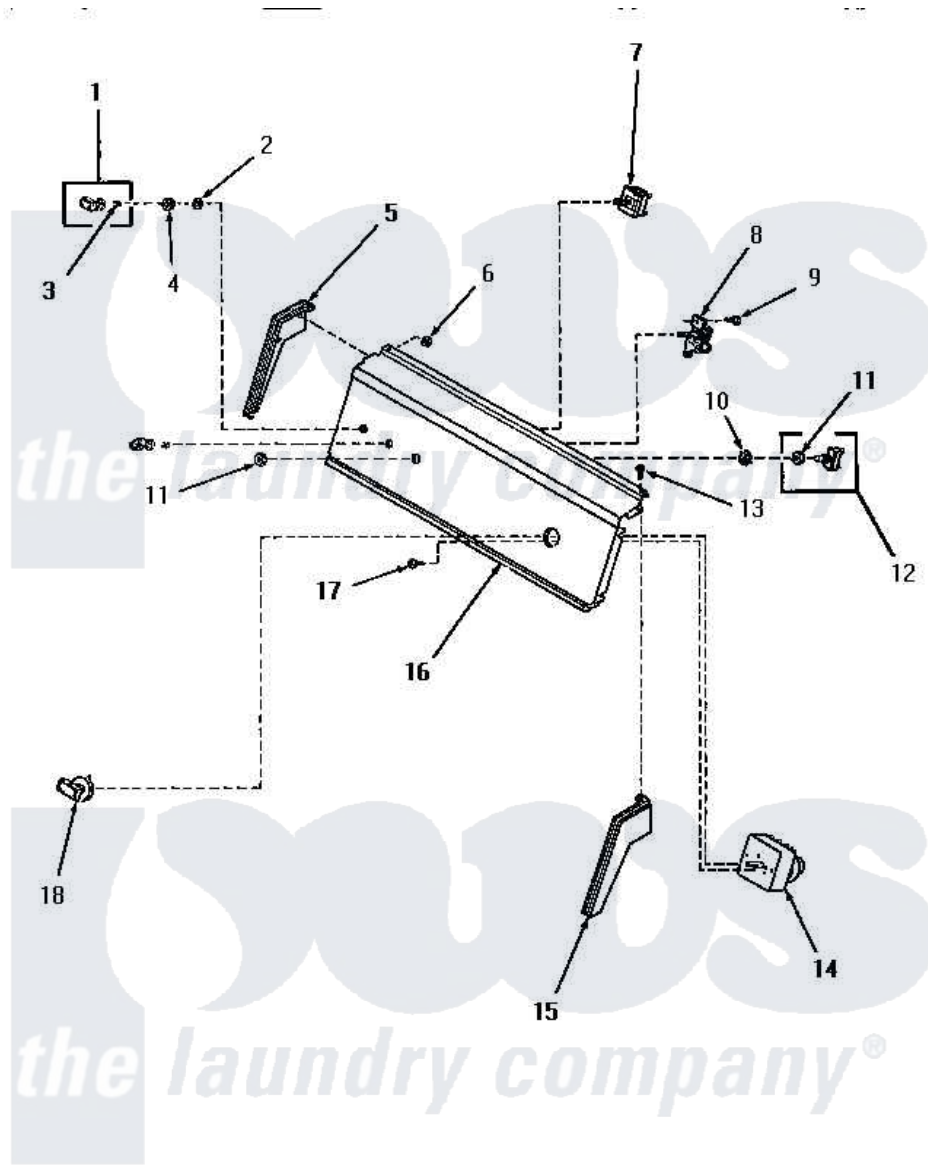

Amana HE2030 04 - CONTROL PANEL & CONTROLS

CONTROL PANEL AND CONTROLS

Amana [Residential Amana HE2030 Dryer Parts](#) Parts Diagram 04 - CONTROL PANEL & CONTROLS
 Click on the part number to view part

Item	Original Part Number	Replaced By	Status	Part Description
1	27379		Not Available	ASSY,KNOB-SWITCH
2	91176			Lockwasher, 3/8 Intshkp
3	10519		Not Available	RETAINER
4	24205			Nut, Knurled 3/8-24
5	25124		Not Available	CONTROL HOOD END, LEFT
6	25126	5303284616		Clip
9	55985	W10116760		Screw
10	25820		Not Available	LOCKWASHER,1/2 INT SHK
11	52947			Nut, Hex 15/32-32
12	55882	55882P		Assembly- Switch
13	25232		Not Available	SCREW,8AB-18X7/8 OVAL
14	52594		Not Available	TIMER
15	25123		Not Available	CONTROL HOOD END, RIGHT
16	0056821		Not Available	CLIP, MULLION HEATER
17	70212			Screw, 8-32 X 5/32 RD H
18	56508		Not Available	ASSY,KNOB-TIMER