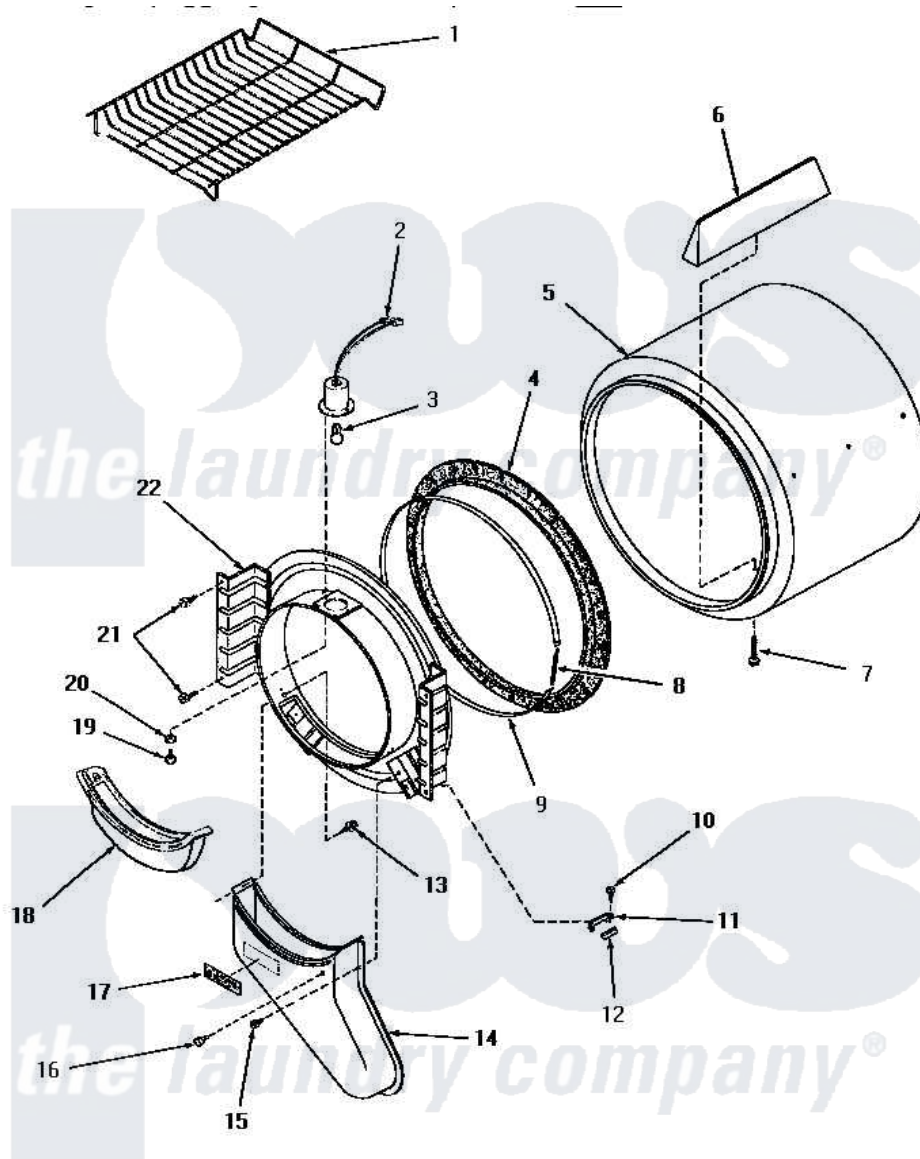

Amana HE2030 06 - FR BLKHD, AIR DUCT, FELT SEAL & CYLINDER

FRONT BULKHEAD, AIR DUCT, FELT SEAL AND CYLINDER

Amana [Residential Amana HE2030 Dryer Parts](#) Parts Diagram 06 - FR BLKHD, AIR DUCT, FELT SEAL & CYLINDER
 Click on the part number to view part

Item	Original Part Number	Replaced By	Status	Part Description
1	58846		Not Available	RACK, DRYING
3	Y54608	31001575		Bulb, Cylinder Light
4	56088			Assembly, Seal
5	56175		Not Available	ASSY, CYLINDER PACK
6	56013		Not Available	BAFFLE, CYLINDER-SHORT-
7	56131		Not Available	SCREW, 10BT X 1 TAPPING
8	52310			Spring
9	Y56090		Not Available	SEAL STRAP
10	23222	3177991		Screw
11	56053	61448		Glide, Cylinder-Rulon F
"	57005	61448		Glide, Cylinder-Rulon F
12	56058	510189		Pad Felt
13	23628	489464		Screw
14	56027		Not Available	AIR DUCT
15	25724		Not Available	HEX HEAD SCREW
16	56938		Not Available	BUMPER

17	24903		Not Available	STICKER,DISCONNECT POW
18	57024	61376P		Filter, Lint-White W/Inst.
19	22145		Not Available	SCREW,6Z-20X 3/8 SS RD
20	51345		Not Available	LOCKWASHER
21	25723	27001200		Screw
22	57018		Not Available	ASSY BULK HEAD