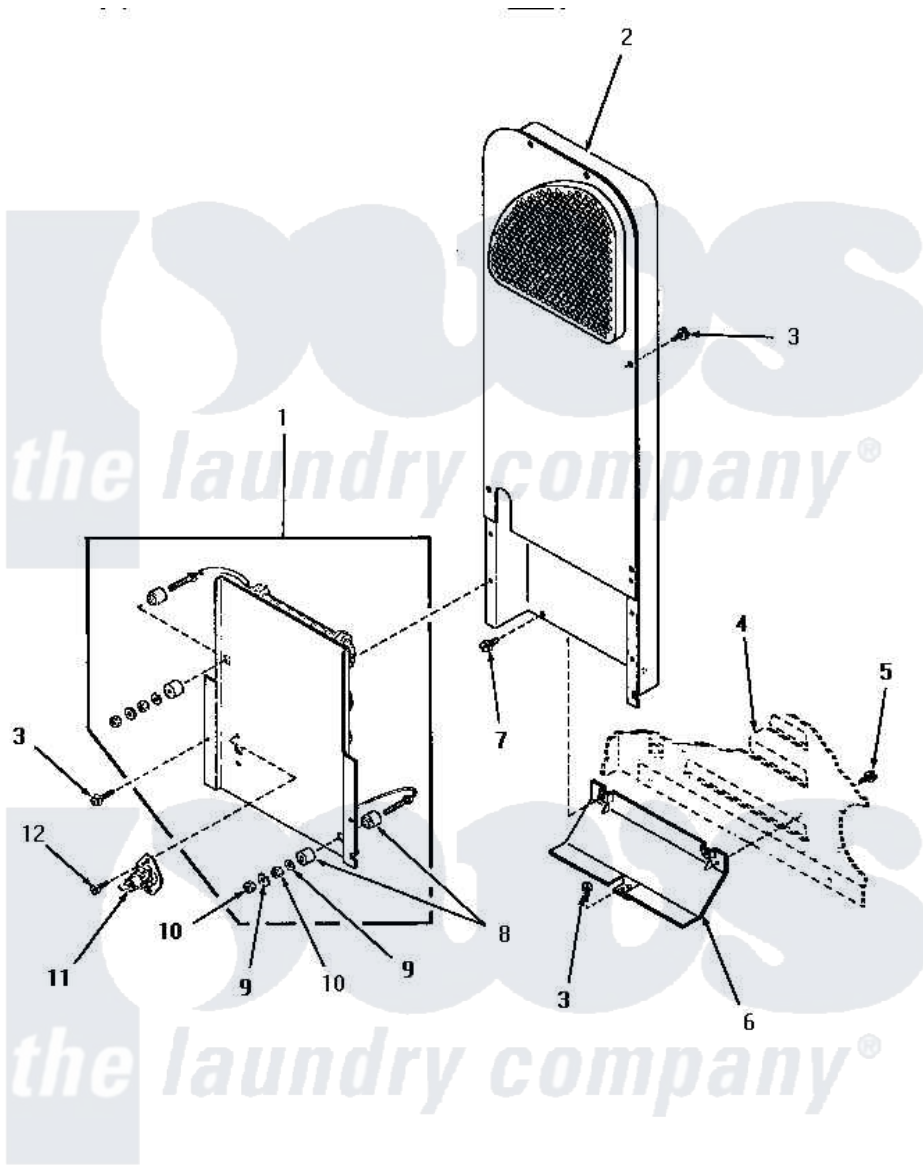

# Amana HE2030 07 - HEATER BOX

## HEATER BOX (Electric Models)

Amana [Residential Amana HE2030 Dryer Parts](#) Parts Diagram 07 - HEATER BOX  
 Click on the part number to view part

Item	Original Part Number	Replaced By	Status	Part Description
1	56179	<a href="#">61927</a>		Heater Assembly
"	Y56176	<a href="#">61928</a>		Heater Assembly 208V
"	56047	<a href="#">61927</a>		Heater Assembly
2	56029	<a href="#">503605</a>		Assembly, Heater Duct
3	56264	<a href="#">27001200</a>		Screw
4	Y00000000		Not Available	SEE NOTE CABINET
5	25723	<a href="#">27001200</a>		Screw
6	58048		Not Available	HEAT SHIELD
7	51780	<a href="#">3390631</a>		Screw, 10-16 X 3/8
8	<a href="#">57408</a>			Insulator
9	56552		Not Available	LOCKWASHER
10	56563		Not Available	HEX NUT No.10-32 NICKEL
11	<a href="#">56082</a>			Thermostat, Limit
12	23222	<a href="#">3177991</a>		Screw