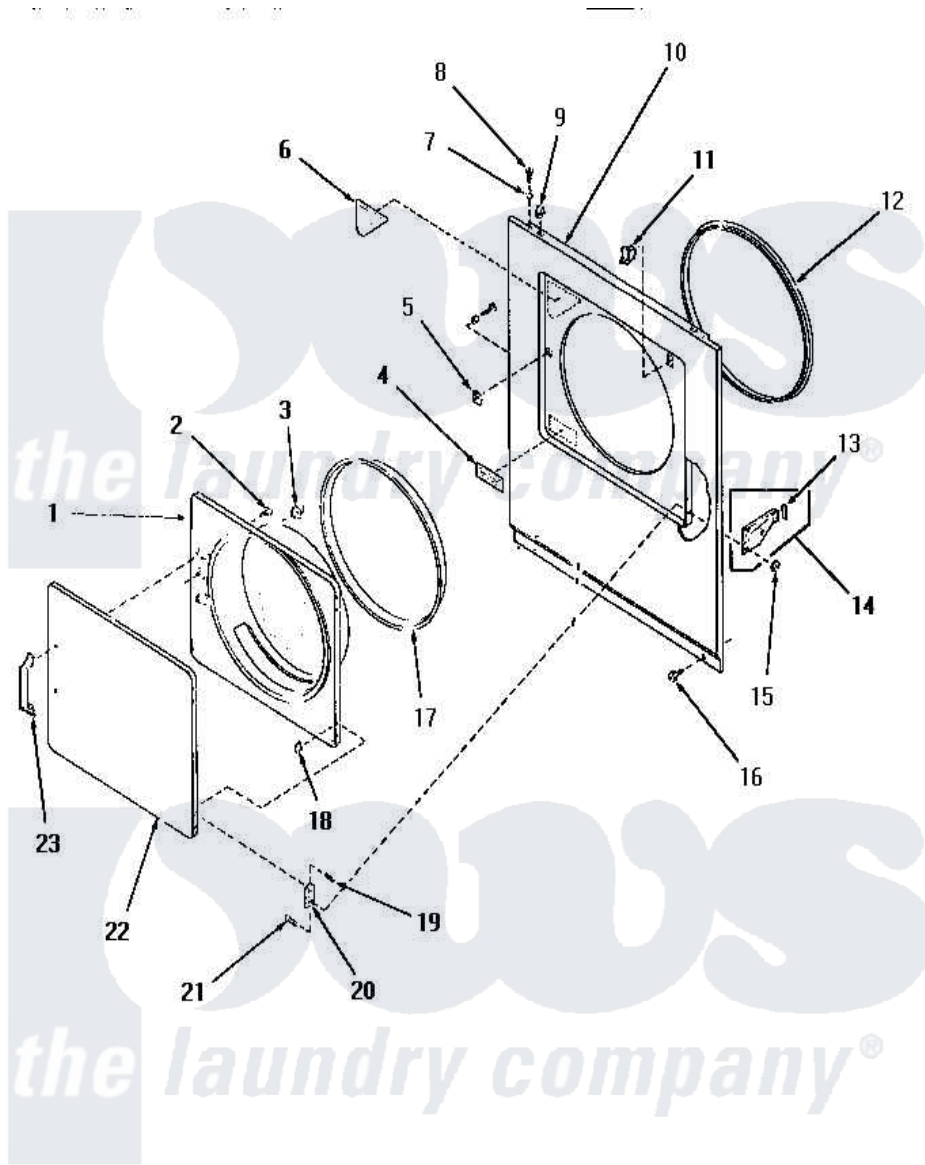

# Amana HE2030 08 - LOADING DOOR, FRONT PANEL & SEALS

## LOADING DOOR, FRONT PANEL AND SEALS

Amana [Residential Amana HE2030 Dryer Parts](#) Parts Diagram 08 - LOADING DOOR, FRONT PANEL & SEALS  
 Click on the part number to view part

Item	Original Part Number	Replaced By	Status	Part Description
1	56018	<a href="#">62152P</a>		Liner
2	52150	<a href="#">489464</a>		Screw
3	54661	<a href="#">LA-1003</a>		Door Catch Kit
4	57286		Not Available	LABEL, DRYER DOOR
5	54660	<a href="#">LA-1003</a>		Door Catch Kit
6	55398		Not Available	LABEL, DRYER DOOR xREPLACE
7	56079	<a href="#">505187</a>		Locator, Panel
8	56086	<a href="#">Y014874</a>		Screw, Idler Arm And Sleeve
9	56080	<a href="#">22001650</a>		Fastener, Spring
10	56051W		Not Available	FRONT PANEL, WHITE
"	56051A		Not Available	FRONT PANEL, AVOCADO
"	56051L		Not Available	FRONT PANEL, ALMOND
"	56051K		Not Available	FRONT PANEL, COFFEE
"	56051H		Not Available	FRONT PANEL, HARVEST GOLD
11	56052	<a href="#">W10169313</a>		Switch-Dor

12	56091	<a href="#">Y61380</a>		Seal, Front Panel
13	<a href="#">Y56128</a>			Pad, Bumper
14	0056129		Not Available	MANIFOLD PNL
15	51236	<a href="#">488130</a>		Nut
16	58637	<a href="#">27001200</a>		Screw
17	56163	<a href="#">61379P</a>		Door Seal
18	<a href="#">23407</a>			Nut, Speed-8A Tinn C15
19	52864	<a href="#">500226</a>		Screw, 8b-16 x 5/8 Tap
20	<a href="#">56045</a>			Hinge
21	<a href="#">22649</a>			Screw, 8-32 X 13/32 FI
22	56021L		Not Available	OUTER DOOR PANEL, ALMOND
"	56021W		Not Available	OUTER DOOR PANEL, WHITE
"	56021A		Not Available	OUTER DOOR PANEL, AVOCADO
"	56021H		Not Available	OUTER DOOR PANEL, HARVEST GOLD
"	56021K		Not Available	OUTER DOOR PANEL, COFFEE
23	54068	<a href="#">61925</a>		Pull Door Commercial Black