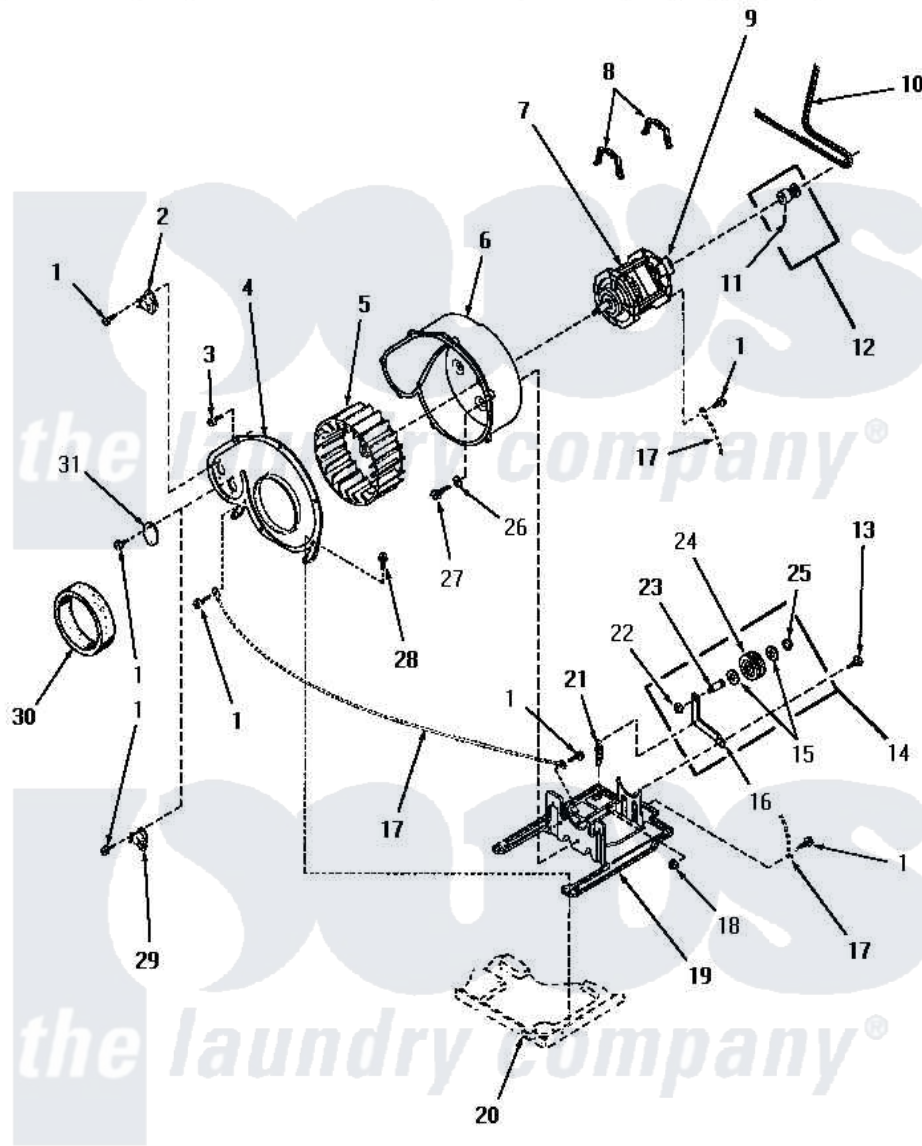

Amana HE2030 09 - MOTOR, EXHAUST FAN & BELT

MOTOR, EXHAUST FAN AND BELT

Amana [Residential Amana HE2030 Dryer Parts](#) Parts Diagram 09 - MOTOR, EXHAUST FAN & BELT
 Click on the part number to view part

Item	Original Part Number	Replaced By	Status	Part Description
1	23222	3177991		Screw
2	56440	56410		Thermostat
3	23962	W10116760		Screw
4	56059		Not Available	EXHAUST FAN IMPELLER
5	56000	510139P		Assembly Blower Fan Package
6	56020			Housing, Blower
7	56075	915P3		Motor-Drive
"	Y58044	915P3		Motor-Drive
8	Y58047	660658		Clamp, Motor Mounting 343481 685441
9	53226		Not Available	SWITCH,MOTOR
"	53249		Not Available	SWITCH
10	56095	56095P		Belt Cylinder Package
11	52906		Not Available	SETSCREW
12	56133	56062P		Kit-Motor
13	52567			Bolt, Shoulder

"	56587		Not Available	SCREW, 1/4-20 HEX HD SH
14	Y56170	56170P		Assembly- Idle
15	52549			Washer, 501 ID X3/4 Odx
16	56057		Not Available	LEVER, IDLER
17	Y00000000		Not Available	SEE NOTE GROUND WIRE, GREEN
18	52566	27001225		Nut, Jam Mid Lock 1/4-20
19	Y58045	503613		Mount, Motor
20	Y00000000		Not Available	SEE NOTE BASE
21	56076			Spring, Idler
22	56156	358160		Nut
23	56461			Shaft
24	Y54414			Assembly, Wheel And Bearing
25	23748			Ring, Retaining
26	20492	M0270504		Washer
27	56264	27001200		Screw
28	25723	27001200		Screw
29	56081	56081LAL		Ridig Door Stop
"	56471		Not Available	THERMOSTAT
30	56065		Not Available	SEAL
31	Y0056157		Not Available	SUB 86495, SWITCH, LIGHT