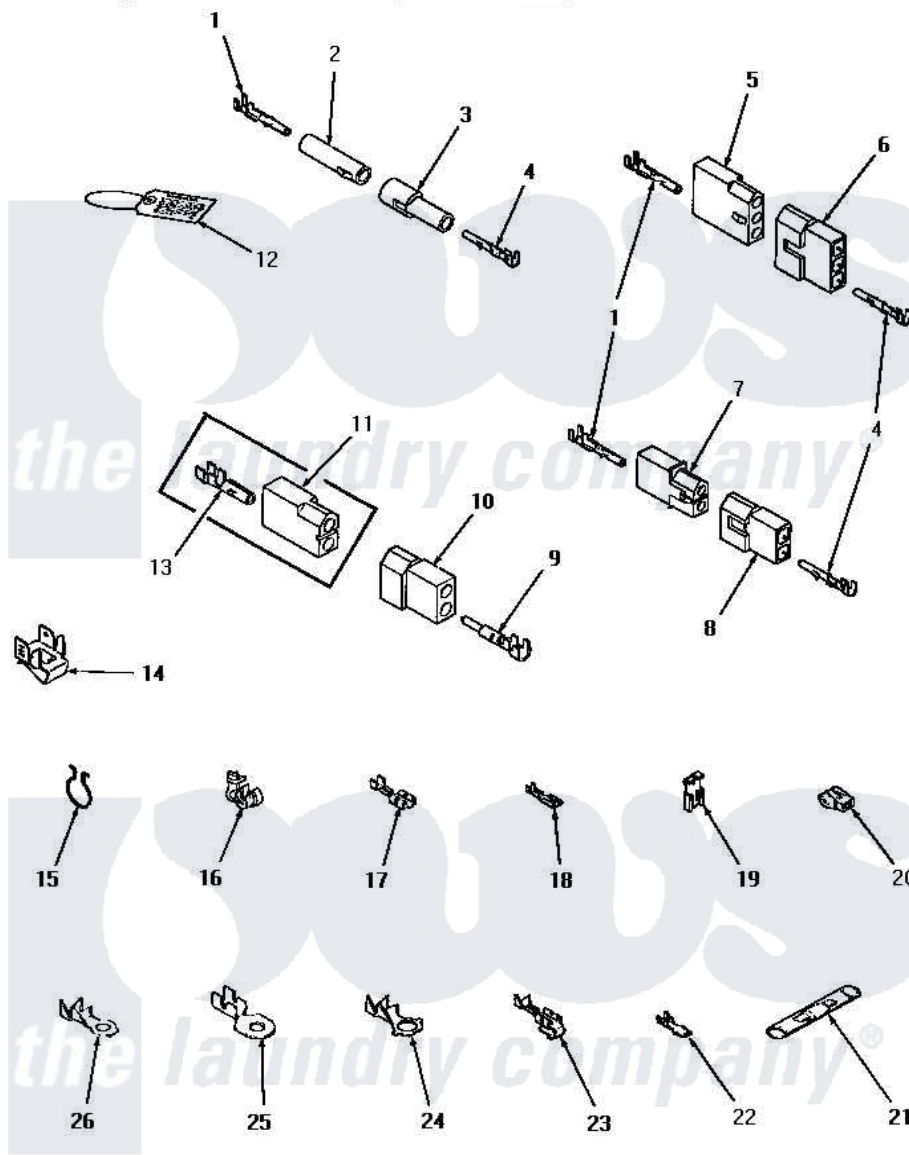

Amana HE2030 10 - POWER CORD & TERMINALS

POWER CORD AND TERMINALS

Amana [Residential Amana HE2030 Dryer Parts](#) Parts Diagram 10 - POWER CORD & TERMINALS

[Click on the part number to view part](#)

Item	Original Part Number	Replaced By	Status	Part Description
1	Y00117	5011-XX		093 Female Socket
2	26301			Receptacle, Molex
3	26302		Not Available	PLUG,1 CIRCUIT
4	Y00116			Terminal, Pin-Male
5	23039	697780		Receptacle,
6	23040			Plug-3 Circuit
7	56451			Receptacle, 2 Circuit
8	56448			Terminal Block Plug
9	Y00127			Terminal, Pin-1/8 Male
10	56266			Plug
11	56265			Receptacle, 2 Circuit
12	25235	48301		Hose
13	00130			Terminal, Pin-1/8 Femal
14	Y00161	B5733302		Clip, Ground
15	51291			Clip, Wire
16	21903	211881		Grommet, Cord Part Not Used- Gas Models Only

17	Y00119	Not Available	SPADE TERMINAL(18 GAUGE) (1/4 INCH-(1) 18 GAUGE WIRE)
18	00112		Terminal, Spade-3/16 Fe
19	Y00120		Terminal, Flag-1/4 Fema
20	70210	Not Available	INSULATOR,BLUE
21	21091	Not Available	CONNECTOR TWO 1/4 INCH MALE
22	Y00139	Y00138	Male Tab Terminal 18 Gauge Wire)
23	Y00114		Spade Terminal
24	Y00113	Not Available	TERMINAL,RING-1/4 STUD
25	Y00111		Ring Terminal No.10 No.10 18 Gauge Wires Or
26	00110		No.10 18 Gauge Wire