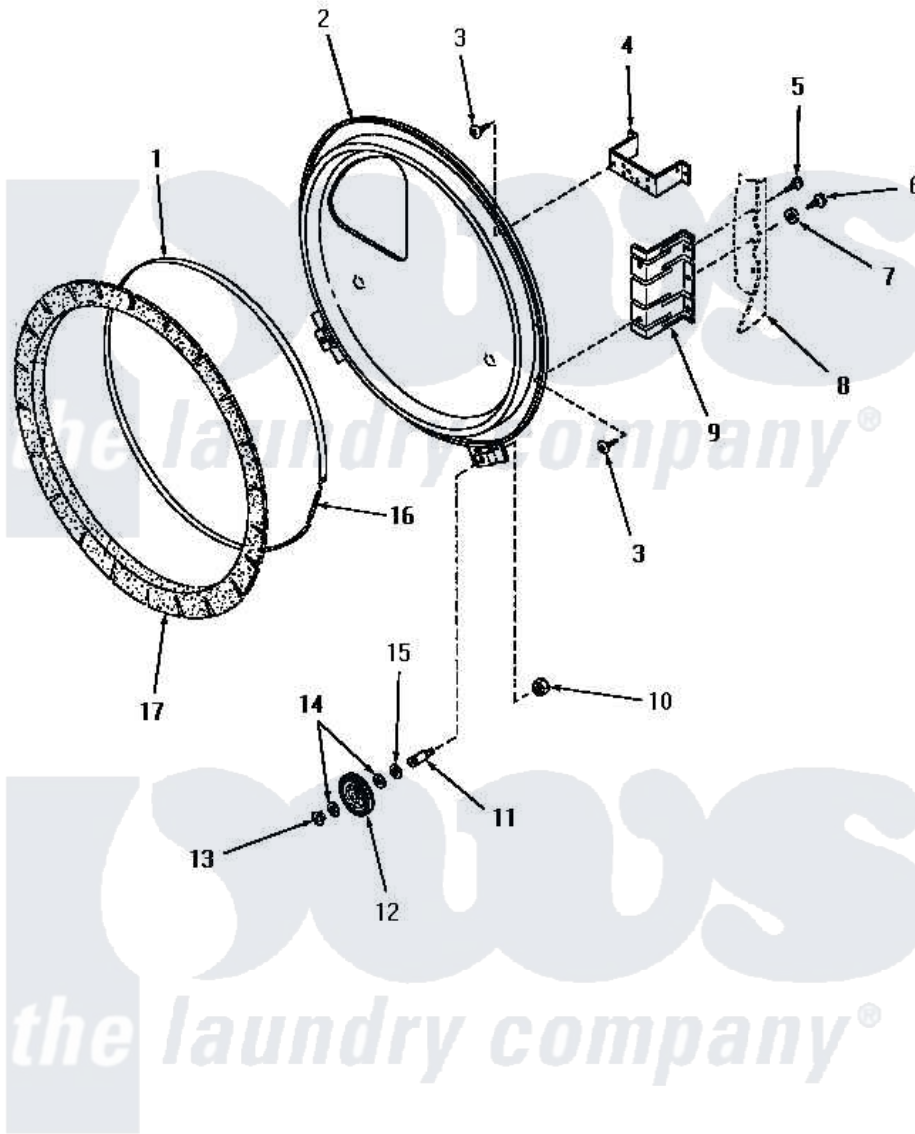

Amana HE2030 11 - REAR BLKHD, FELT SEAL & CYLINDER ROLLER

REAR BULKHEAD, FELT SEAL AND CYLINDER ROLLER

Amana [Residential Amana HE2030 Dryer Parts](#) Parts Diagram 11 - REAR BLKHD, FELT SEAL & CYLINDER ROLLER
 Click on the part number to view part

Item	Original Part Number	Replaced By	Status	Part Description
1	Y56090		Not Available	SEAL STRAP
2	56540		Not Available	ASSY,REAR BULKHEAD
3	56078	M400664		SCrew Tap Trs Cr Rec 1016AB
4	56048	60823P		Bracket, Terminal Block
5	25723	27001200		Screw
6	52909			Screw, 10B-16 X 1/2 HeX
7	51474		Not Available	WASHER, 13/64IDX1/2ODX.
8	Y00000000		Not Available	SEE NOTE CABINET
9	56055		Not Available	BRACKET,BULKHEAD-REAR
10	56156	358160		Nut
11	56461			Shaft
12	56457	62649P		Roller- CY
13	23748			Ring, Retaining
14	52549			Washer, 501 ID X3/4 Odx
15	23886		Not Available	WASHER,.578IDX1.25ODX1
16	52310			Spring