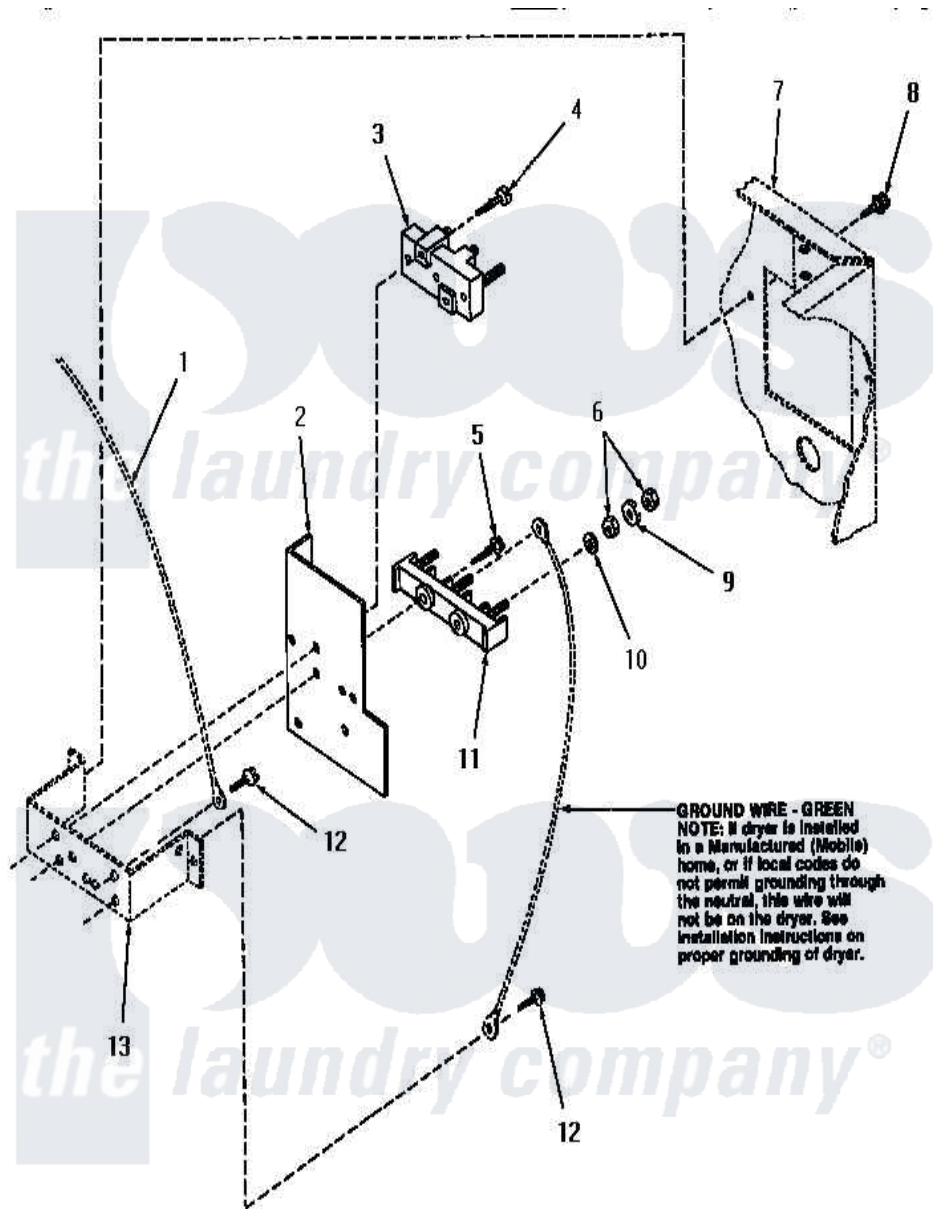

Amana HE2030 12 - TERMINAL BLOCK

Amana [Residential Amana HE2030 Dryer Parts](#) Parts Diagram 12 - TERMINAL BLOCK
 Click on the part number to view part

Item	Original Part Number	Replaced By	Status	Part Description
1	Y00000000		Not Available	SEE NOTE GROUND WIRE, GREEN
2	56087			Shield, Terminal Block
3	50854	33001244		Block, Terminal
4	Q6535		Not Available	SCREW, 10B-16 X 3/4 ROU
5	56131		Not Available	SCREW, 10BT X 1 TAPPING
6	Q6163		Not Available	NUT
7	Y00000000		Not Available	SEE NOTE CABINET
8	25723	27001200		Screw
9	51474		Not Available	WASHER, 13/64IDX1/2ODX.
10	56552		Not Available	LOCKWASHER
11	58555		Not Available	TERMINAL BLOCK
12	51784		Not Available	SCREW, 10B-16 X 1/2 HEX
13	Y00000000		Not Available	SEE NOTE TERMINAL BLOCK BRACKET