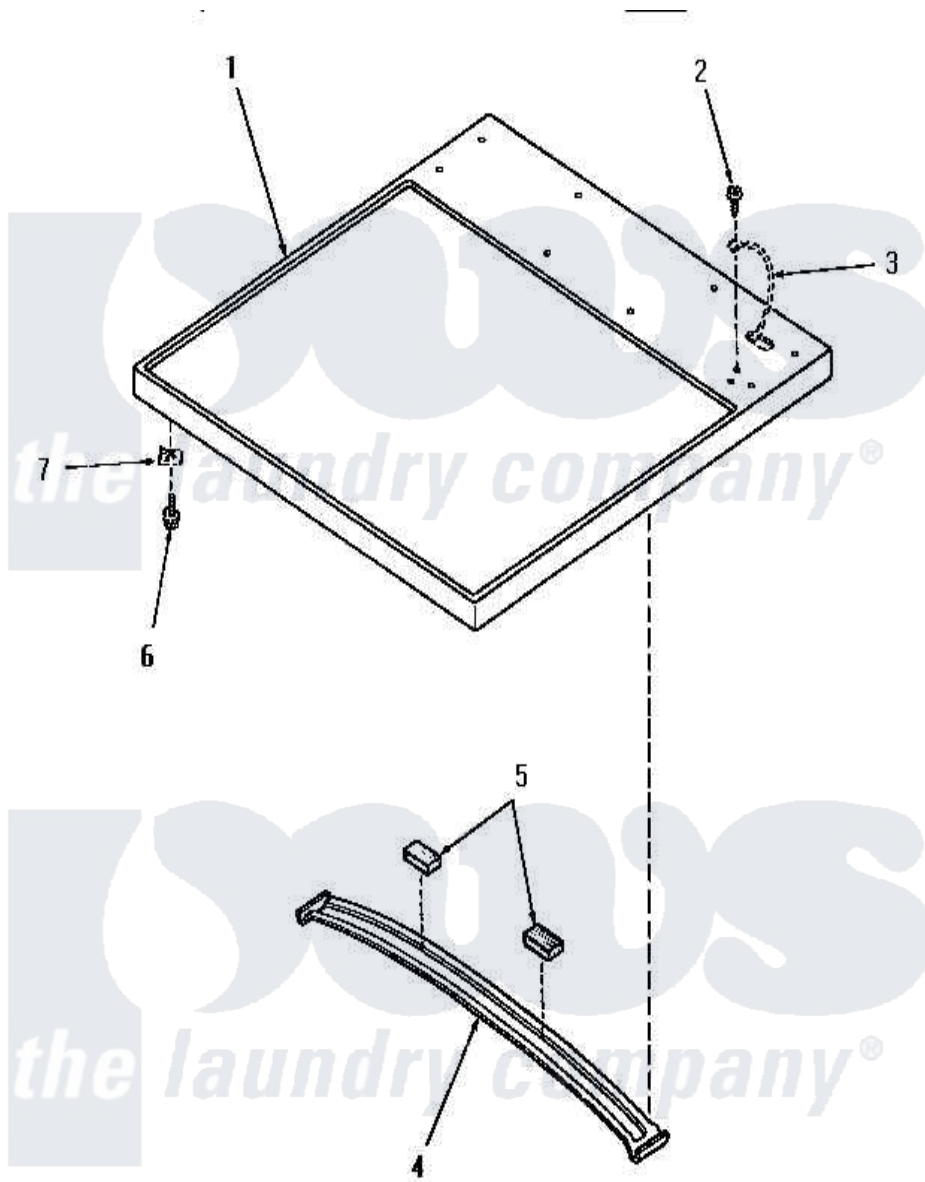

# Amana HE2250 01 - CABINET TOP

Amana Residential Amana HE2250 Washer Parts Parts Diagram 01 - CABINET TOP  
 Click on the part number to view part

Item	Original Part Number	Replaced By	Status	Part Description
1	56097W		Not Available	CABINET TOP, WHITE
"	56097L		Not Available	CABINET TOP, ALMOND
"	56097K		Not Available	CABINET TOP, COFFEE
"	56097A		Not Available	CABINET TOP, AVOCADO
"	56097H		Not Available	CABINET TOP, HARVEST GOLD
2	51784		Not Available	SCREW, 10B-16 X 1/2 HEX
3	Y00000000		Not Available	SEE NOTE GROUND WIRE, GREEN
4	56213		Not Available	TOP BRACE
5	56968		Not Available	PAD, FELT-ADHESIVE BACK
6	<a href="#">23008</a>			Screw, 10-24 X 3/4 Sems
7	20249	<a href="#">36020</a>		Nut-10-24