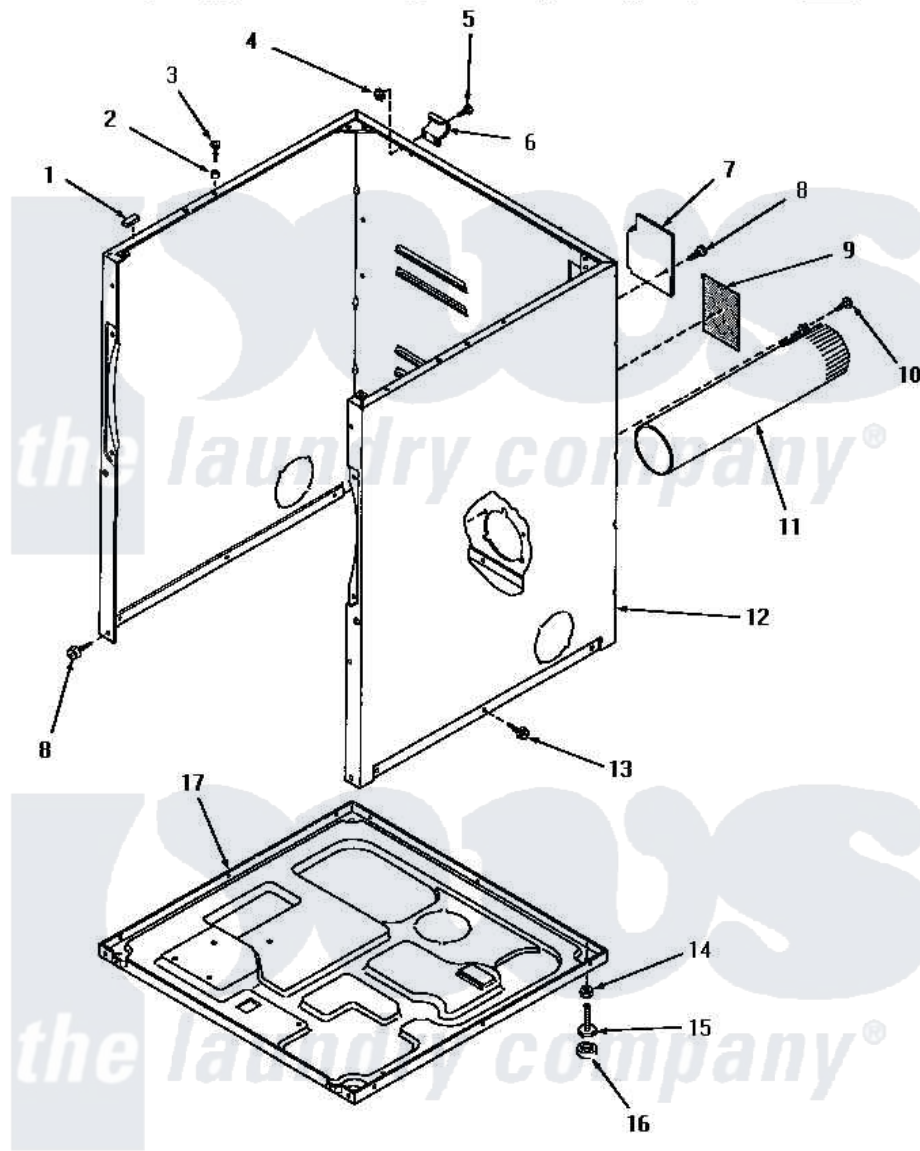

Amana HE2250 02 - CABINET, EXHAUST DUCT & BASE

CABINET, EXHAUST DUCT AND BASE

Amana [Residential Amana HE2250 Washer Parts](#) Parts Diagram 02 - CABINET, EXHAUST DUCT & BASE
 Click on the part number to view part

Item	Original Part Number	Replaced By	Status	Part Description
1	Y56128			Pad, Bumper
2	56079	505187		Locator, Panel
3	56086	Y014874		Screw, Idler Arm And Sleeve
4	23951	M0282009		Nut
5	25723	27001200		Screw
"	Y90576		Not Available	HEX HEAD SCREW
6	56043		Not Available	HINGE, TOP
7	56044	60821		Access Cover
8	25723	27001200		Screw
9	Y0056941		Not Available	AIR DIFFUSER
10	25724		Not Available	HEX HEAD SCREW
11	56118		Not Available	ASSY, EXHAUST DUCT
12	57070A		Not Available	CABINET, AVOCADO
"	57070H		Not Available	ASSY, DRYER CABINET
"	57070K		Not Available	CABINET, COFFEE
"	57070L		Not Available	CABINET, ALMOND

"	57070W		Not Available	CABINET, WHITE
13	51784		Not Available	SCREW, 10B-16 X 1/2 HEX
14	20274	62739		Nut, Lock
15	Y52696	Y305086		Adjustable Leg And Nut
16	70282	Y314137		Foot, Rubber
17	56074			Base