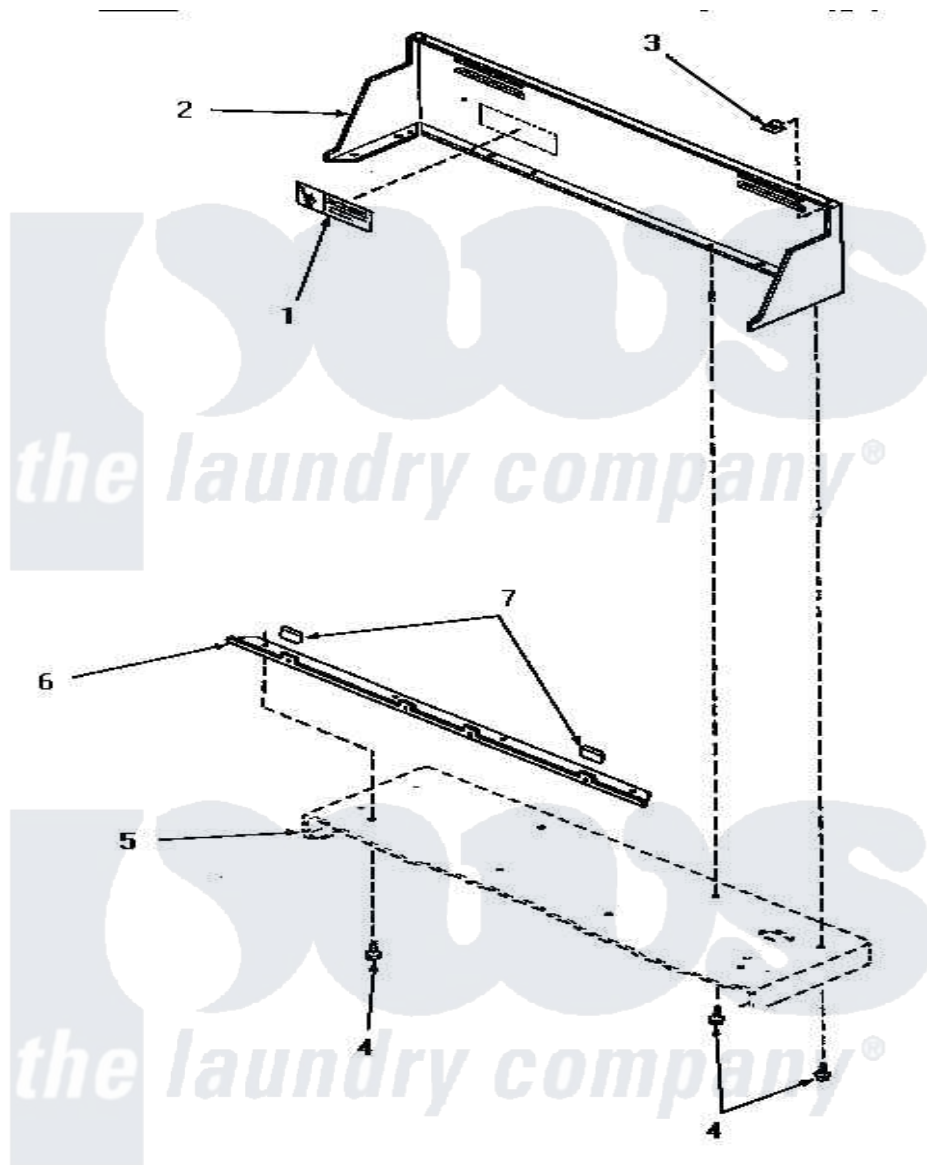

# Amana HE2250 03 - CONTROL HOOD

## CONTROL HOOD

Amana [Residential Amana HE2250 Washer Parts](#) Parts Diagram 03 - CONTROL HOOD

[Click on the part number to view part](#)

| Item | Original Part Number  | Replaced By               | Status        | Part Description           |
|------|-----------------------|---------------------------|---------------|----------------------------|
| 1    | 24903                 |                           | Not Available | STICKER,DISCONNECT POW     |
| 2    | 56014W                |                           | Not Available | CONTROL HOOD, WHITE        |
| "    | 56014L                |                           | Not Available | CONTROL HOOD, ALMOND       |
| "    | 56014K                |                           | Not Available | CONTROL HOOD, COFFEE       |
| "    | 56014H                |                           | Not Available | CONTROL HOOD, HARVEST GOLD |
| "    | 56014A                |                           | Not Available | CONTROL HOOD, AVOCADO      |
| 3    | <a href="#">24522</a> |                           |               | Nut, Speed-8ab-18 C1995    |
| 4    | 55985                 | <a href="#">W10116760</a> |               | Screw                      |
| 5    | Y00000000             |                           | Not Available | SEE NOTE CABINET TOP       |
| 6    | 56070                 |                           | Not Available | ANGLE,MOUNTING-CONTROL     |
| 7    | 24859                 |                           | Not Available | SLEEVE,SUPPORT ANGLE       |