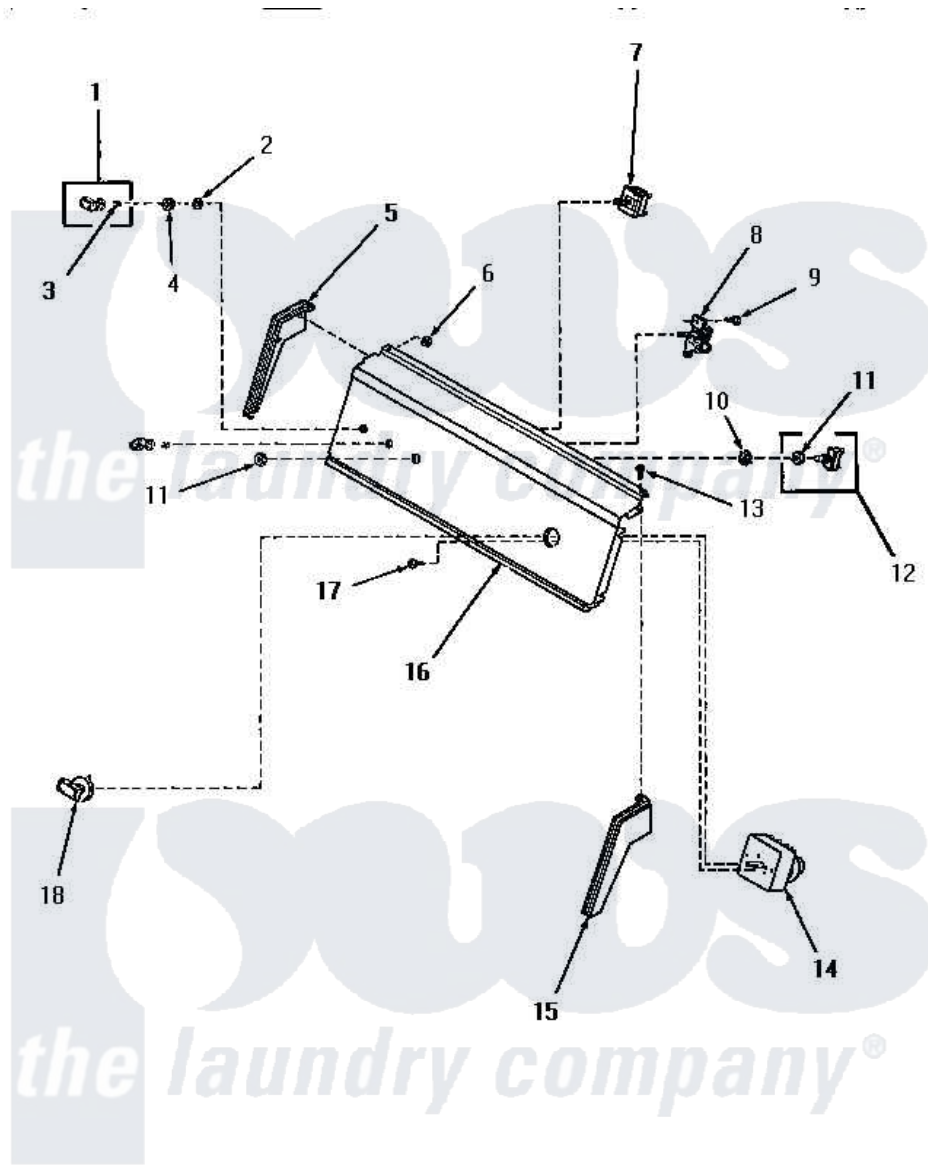

Amana HE2250 04 - CONTROL PANEL & CONTROLS

CONTROL PANEL AND CONTROLS

Amana [Residential Amana HE2250 Washer Parts](#) Parts Diagram 04 - CONTROL PANEL & CONTROLS
 Click on the part number to view part

Item	Original Part Number	Replaced By	Status	Part Description
1	27376		Not Available	No Longer Available
2	91176			Lockwasher, 3/8 Intshkp
3	10519		Not Available	RETAINER
4	24205			Nut, Knurled 3/8-24
5	25124		Not Available	CONTROL HOOD END, LEFT
6	25126	5303284616		Clip
7	52624	58813P		Switch W/Instructions
9	55985	W10116760		Screw
10	25820		Not Available	LOCKWASHER, 1/2 INT SHK
11	52947			Nut, Hex 15/32-32
12	55882	55882P		Assembly- Switch
13	25232		Not Available	SCREW,8AB-18X7/8 OVAL
14	53466		Not Available	TIMER
15	25123		Not Available	CONTROL HOOD END, RIGHT
17	70212			Screw, 8-32 X 5/32 RD H
18	56508		Not Available	ASSY,KNOB-TIMER