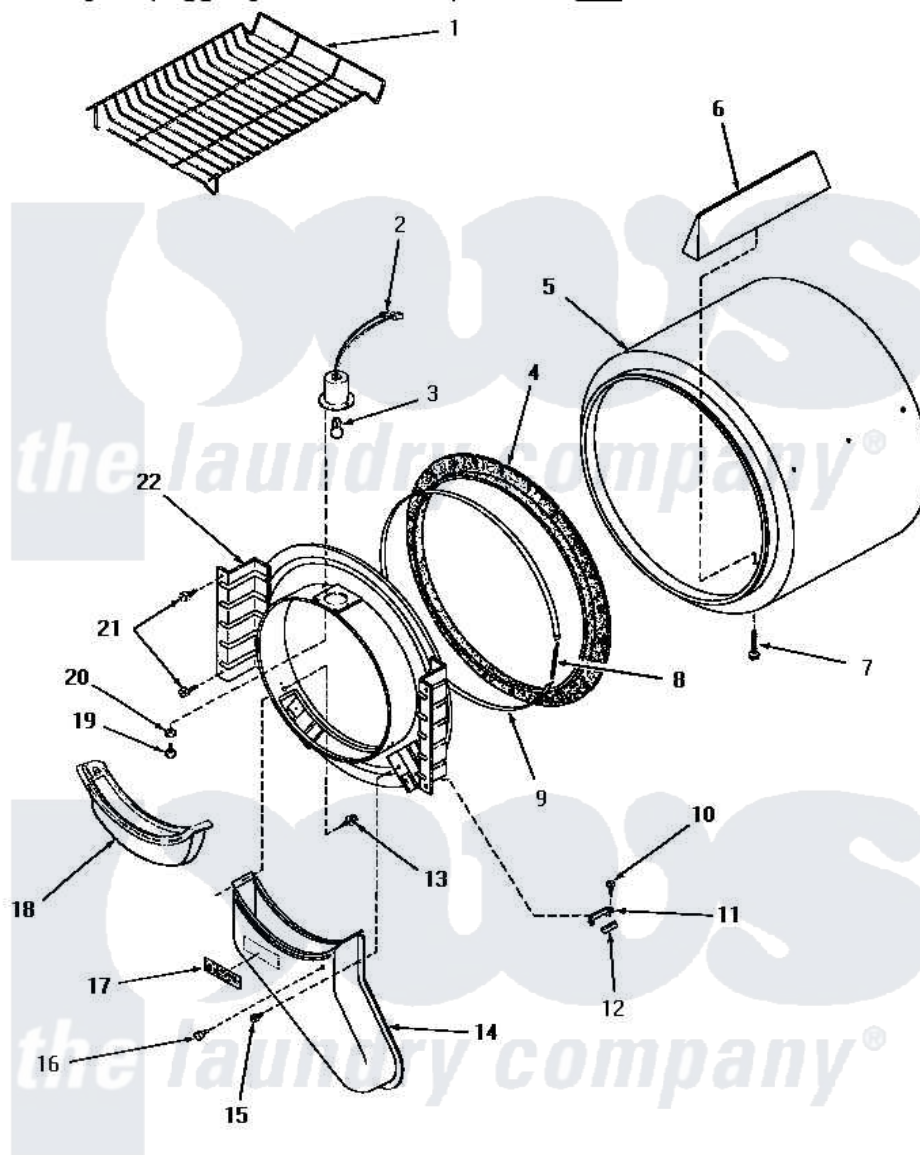

Amana HE2250 06 - FR BLKHD, AIR DUCT, FELT SEAL & CYLINDER

FRONT BULKHEAD, AIR DUCT, FELT SEAL AND CYLINDER

Amana [Residential Amana HE2250 Washer Parts](#) Parts Diagram 06 - FR BLKHD, AIR DUCT, FELT SEAL & CYLINDER
 Click on the part number to view part

Item	Original Part Number	Replaced By	Status	Part Description
1	58846		Not Available	RACK, DRYING
3	Y54608	31001575		Bulb, Cylinder Light
4	56088			Assembly, Seal
5	56175		Not Available	ASSY, CYLINDER PACK
6	56013		Not Available	BAFFLE, CYLINDER-SHORT-
7	56131		Not Available	SCREW, 10BT X 1 TAPPING
8	52310			Spring
9	Y56090		Not Available	SEAL STRAP
10	23222	3177991		Screw
11	56053	61448		Glide, Cylinder-Rulon F
"	57005	61448		Glide, Cylinder-Rulon F
12	56058	510189		Pad Felt
13	23628	489464		Screw
14	56027		Not Available	AIR DUCT
15	25724		Not Available	HEX HEAD SCREW
16	56938		Not Available	BUMPER

17	24903	Not Available	STICKER,DISCONNECT POW
18	57024	61376P	Filter, Lint-White W/Inst.
19	22145	Not Available	SCREW,6Z-20X 3/8 SS RD
20	51345	Not Available	LOCKWASHER
21	25723	27001200	Screw
22	Y0056154	Not Available	RELAY