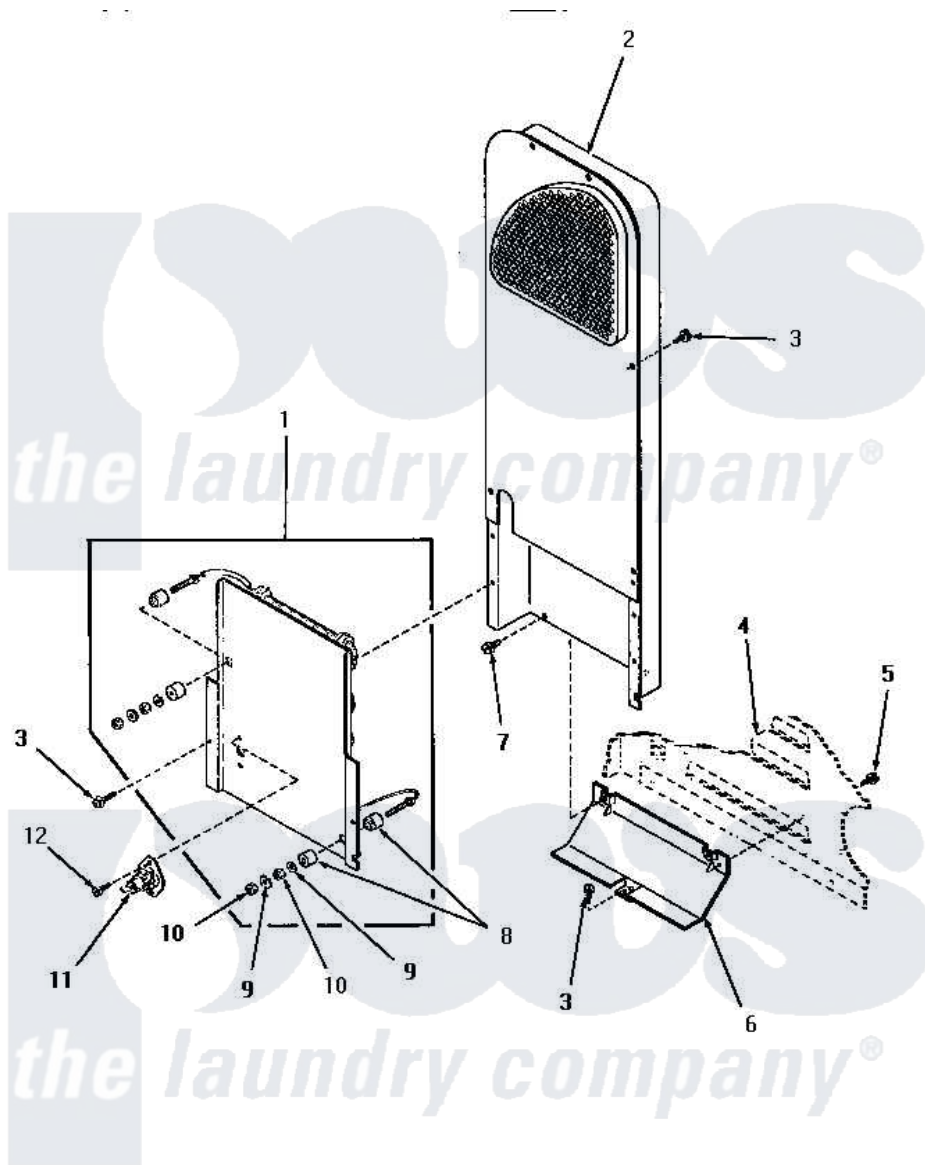

Amana HE2250 07 - HEATER BOX

HEATER BOX (Electric Models)

Amana [Residential Amana HE2250 Washer Parts](#) Parts Diagram 07 - HEATER BOX

[Click on the part number to view part](#)

Item	Original Part Number	Replaced By	Status	Part Description
1	56179	61927		Heater Assembly
"	Y56176	61928		Heater Assembly 208V
"	56047	61927		Heater Assembly
2	56029	503605		Assembly, Heater Duct
3	56264	27001200		Screw
4	Y00000000		Not Available	SEE NOTE CABINET
5	25723	27001200		Screw
6	58048		Not Available	HEAT SHIELD
7	51780	3390631		Screw, 10-16 X 3/8
8	57408			Insulator
9	56552		Not Available	LOCKWASHER
10	56563		Not Available	HEX NUT No.10-32 NICKEL
11	56082			Thermostat, Limit
12	23222	3177991		Screw