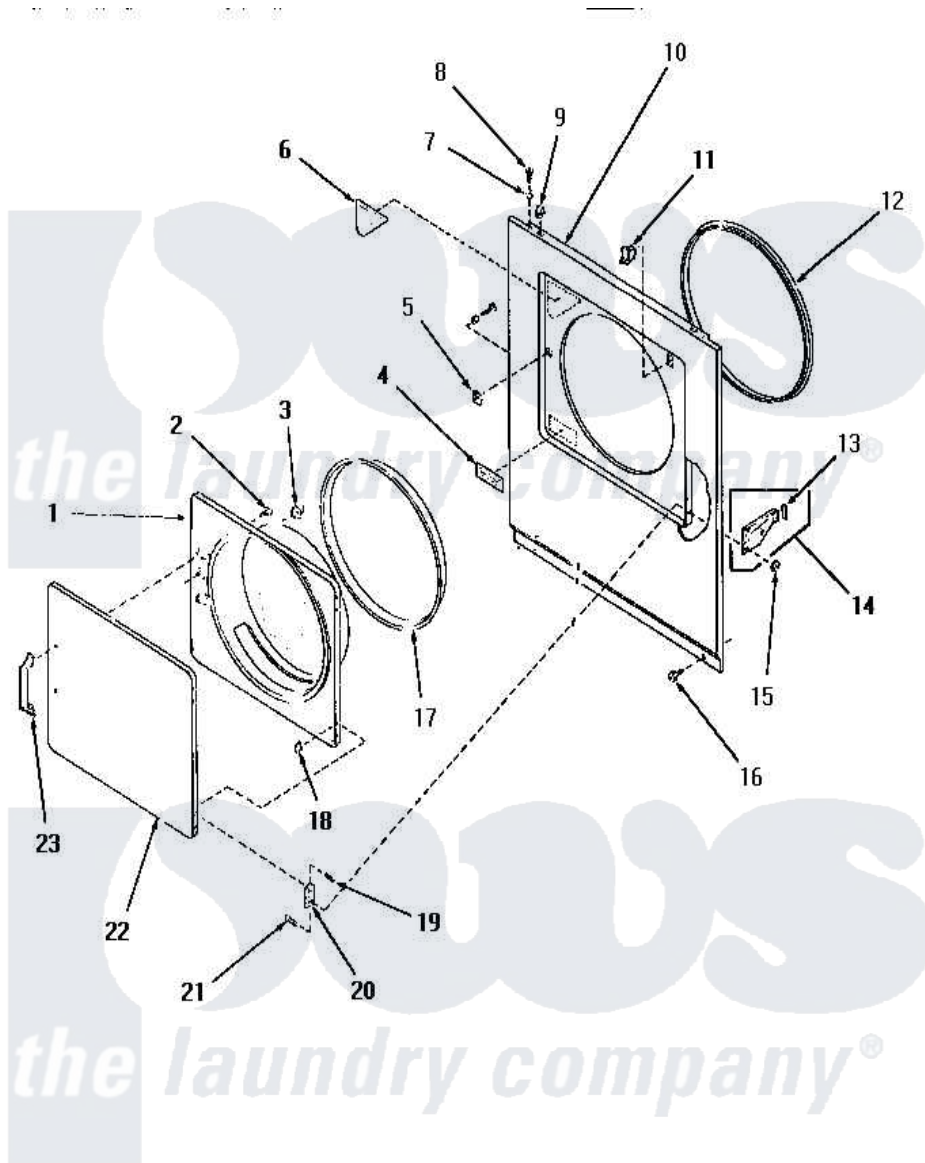

# Amana HE2250 08 - LOADING DOOR, FRONT PANEL & SEALS

## LOADING DOOR, FRONT PANEL AND SEALS

Amana [Residential Amana HE2250 Washer Parts](#) Parts Diagram 08 - LOADING DOOR, FRONT PANEL & SEALS  
 Click on the part number to view part

Item	Original Part Number	Replaced By	Status	Part Description
1	56018	<a href="#">62152P</a>		Liner
2	52150	<a href="#">489464</a>		Screw
3	54661	<a href="#">LA-1003</a>		Door Catch Kit
4	57286		Not Available	LABEL, DRYER DOOR
5	54660	<a href="#">LA-1003</a>		Door Catch Kit
6	55398		Not Available	LABEL, DRYER DOOR xREPLACE
7	56079	<a href="#">505187</a>		Locator, Panel
8	56086	<a href="#">Y014874</a>		Screw, Idler Arm And Sleeve
9	56080	<a href="#">22001650</a>		Fastener, Spring
10	56051W		Not Available	FRONT PANEL, WHITE
"	56051A		Not Available	FRONT PANEL, AVOCADO
"	56051L		Not Available	FRONT PANEL, ALMOND
"	56051K		Not Available	FRONT PANEL, COFFEE
"	56051H		Not Available	FRONT PANEL, HARVEST GOLD
11	56052	<a href="#">W10169313</a>		Switch-Dor

12	56091	<a href="#">Y61380</a>		Seal, Front Panel
13	<a href="#">Y56128</a>			Pad, Bumper
14	0056129		Not Available	MANIFOLD PNL
15	51236	<a href="#">488130</a>		Nut
16	58637	<a href="#">27001200</a>		Screw
17	56163	<a href="#">61379P</a>		Door Seal
18	<a href="#">23407</a>			Nut, Speed-8A Tinn C15
19	52864	<a href="#">500226</a>		Screw, 8b-16 x 5/8 Tap
20	<a href="#">56045</a>			Hinge
21	<a href="#">22649</a>			Screw, 8-32 X 13/32 FI
22	56021L		Not Available	OUTER DOOR PANEL, ALMOND
"	56021W		Not Available	OUTER DOOR PANEL, WHITE
"	56021A		Not Available	OUTER DOOR PANEL, AVOCADO
"	56021H		Not Available	OUTER DOOR PANEL, HARVEST GOLD
"	56021K		Not Available	OUTER DOOR PANEL, COFFEE
23	54068	<a href="#">61925</a>		Pull Door Commercial Black