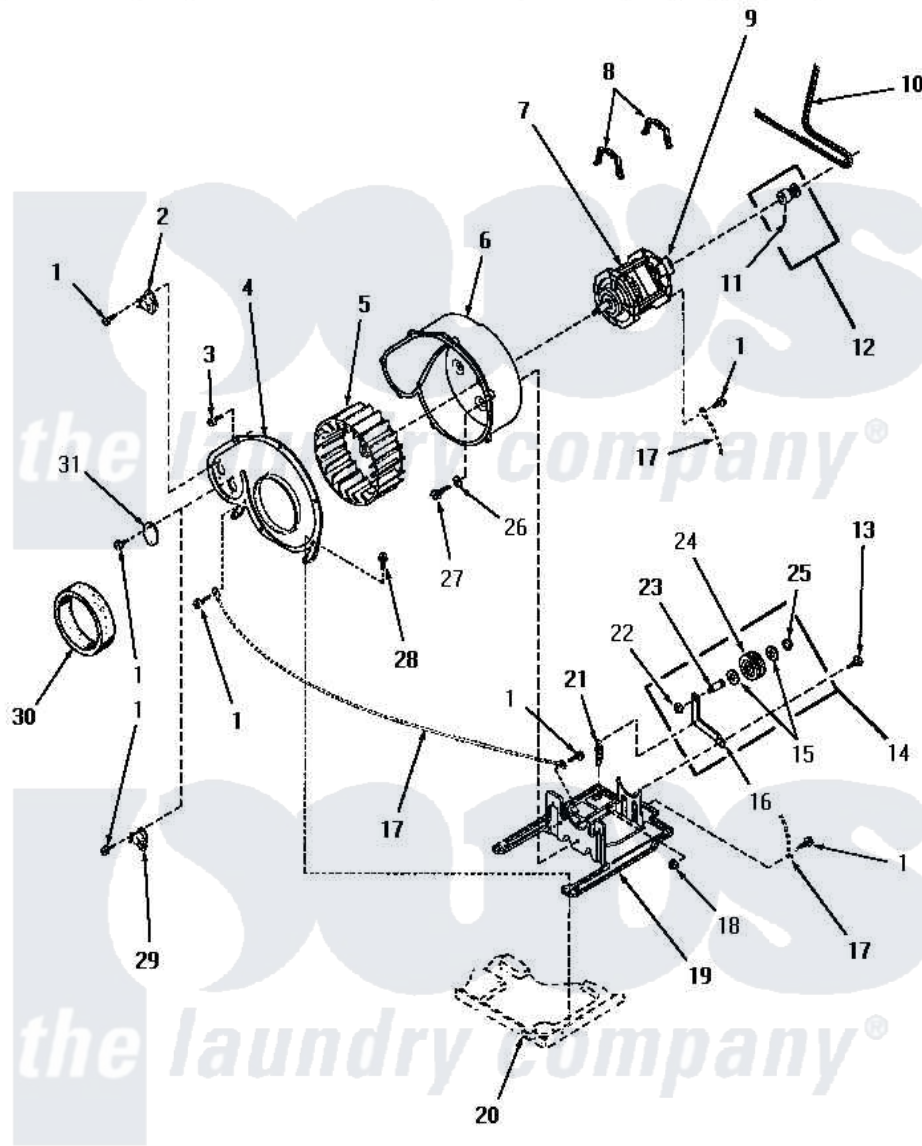

Amana HE2250 09 - MOTOR, EXHAUST FAN & BELT

MOTOR, EXHAUST FAN AND BELT

Amana [Residential Amana HE2250 Washer Parts](#) Parts Diagram 09 - MOTOR, EXHAUST FAN & BELT
 Click on the part number to view part

Item	Original Part Number	Replaced By	Status	Part Description
1	23222	3177991		Screw
2	56410			Thermostat
3	23962	W10116760		Screw
4	56059		Not Available	EXHAUST FAN IMPELLER
5	56000	510139P		Assembly Blower Fan Package
6	56020			Housing, Blower
7	56075	915P3		Motor-Drive
"	Y58044	915P3		Motor-Drive
8	Y58047	660658		Clamp, Motor Mounting 343481 685441
9	53249		Not Available	SWITCH
"	53226		Not Available	SWITCH,MOTOR
10	56095	56095P		Belt Cylinder Package
11	52906		Not Available	SETSCREW
12	56133	56062P		Kit-Motor
13	52567			Bolt, Shoulder

"	56587		Not Available	SCREW, 1/4-20 HEX HD SH
14	Y56170	56170P		Assembly- Idle
15	52549			Washer, 501 ID X3/4 Odx
16	56057		Not Available	LEVER, IDLER
17	Y00000000		Not Available	SEE NOTE GROUND WIRE, GREEN
18	52566	27001225		Nut, Jam Mid Lock 1/4-20
19	Y58045	503613		Mount, Motor
20	Y00000000		Not Available	SEE NOTE BASE
21	56076			Spring, Idler
22	56156	358160		Nut
23	56461			Shaft
24	Y54414			Assembly, Wheel And Bearing
25	23748			Ring, Retaining
26	20492	M0270504		Washer
27	56264	27001200		Screw
28	25723	27001200		Screw
29	56471		Not Available	THERMOSTAT
"	56081	56081LAL		Ridig Door Stop
30	56065		Not Available	SEAL