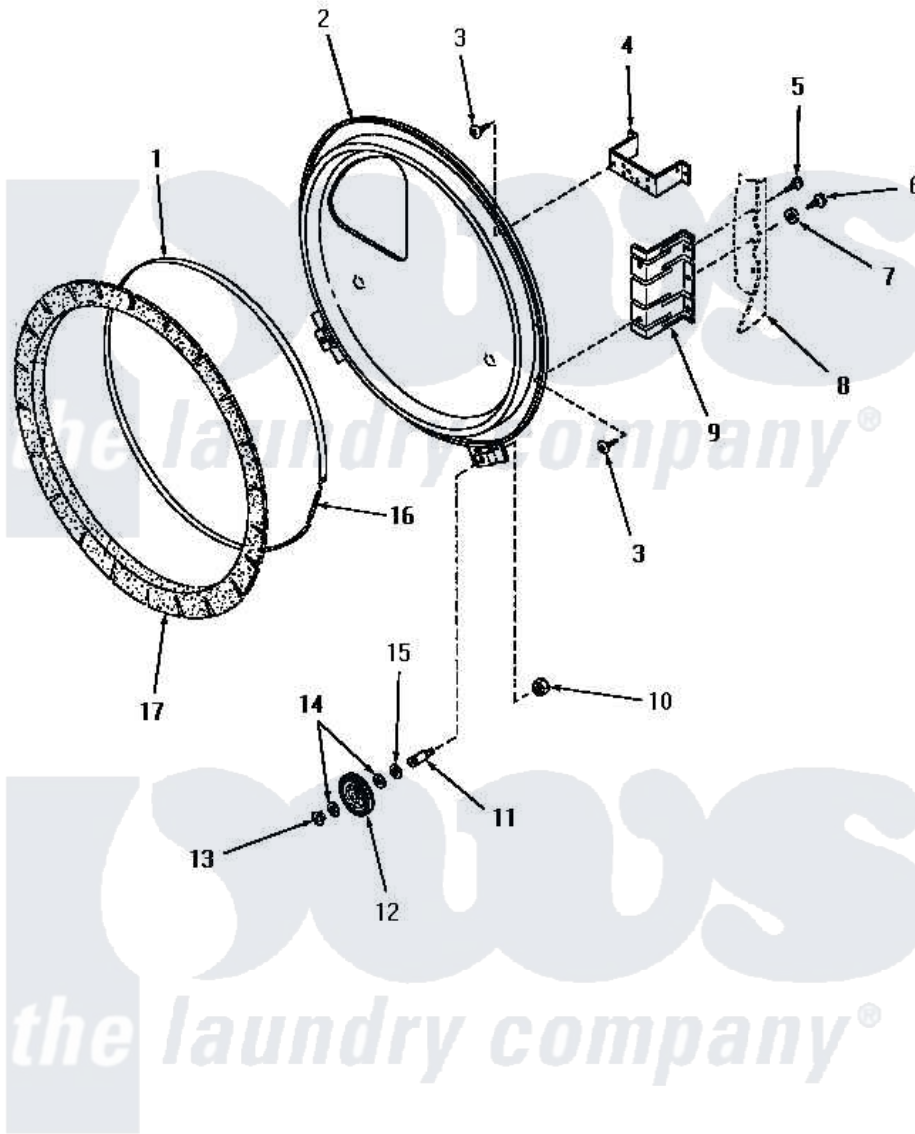

Amana HE2250 11 - REAR BLKHD, FELT SEAL & CYLINDER ROLLER

REAR BULKHEAD, FELT SEAL AND CYLINDER ROLLER

Amana [Residential Amana HE2250 Washer Parts](#) Parts Diagram 11 - REAR BLKHD, FELT SEAL & CYLINDER ROLLER

[Click on the part number to view part](#)

Item	Original Part Number	Replaced By	Status	Part Description
1	Y56090		Not Available	SEAL STRAP
2	56540		Not Available	ASSY,REAR BULKHEAD
3	56078	M400664		SCrew Tap Trs Cr Rec 1016AB
4	56048	60823P		Bracket, Terminal Block
5	25723	27001200		Screw
6	52909			Screw, 10B-16 X 1/2 HeX
7	51474		Not Available	WASHER,13/64IDX1/2ODX.
8	Y00000000		Not Available	SEE NOTE CABINET
9	56055		Not Available	BRACKET,BULKHEAD-REAR
10	56156	358160		Nut
11	56461			Shaft
12	56457	62649P		Roller- CY
13	23748			Ring, Retaining
14	52549			Washer, 501 ID X3/4 Odx
15	23886		Not Available	WASHER,.578IDX1.25ODX1